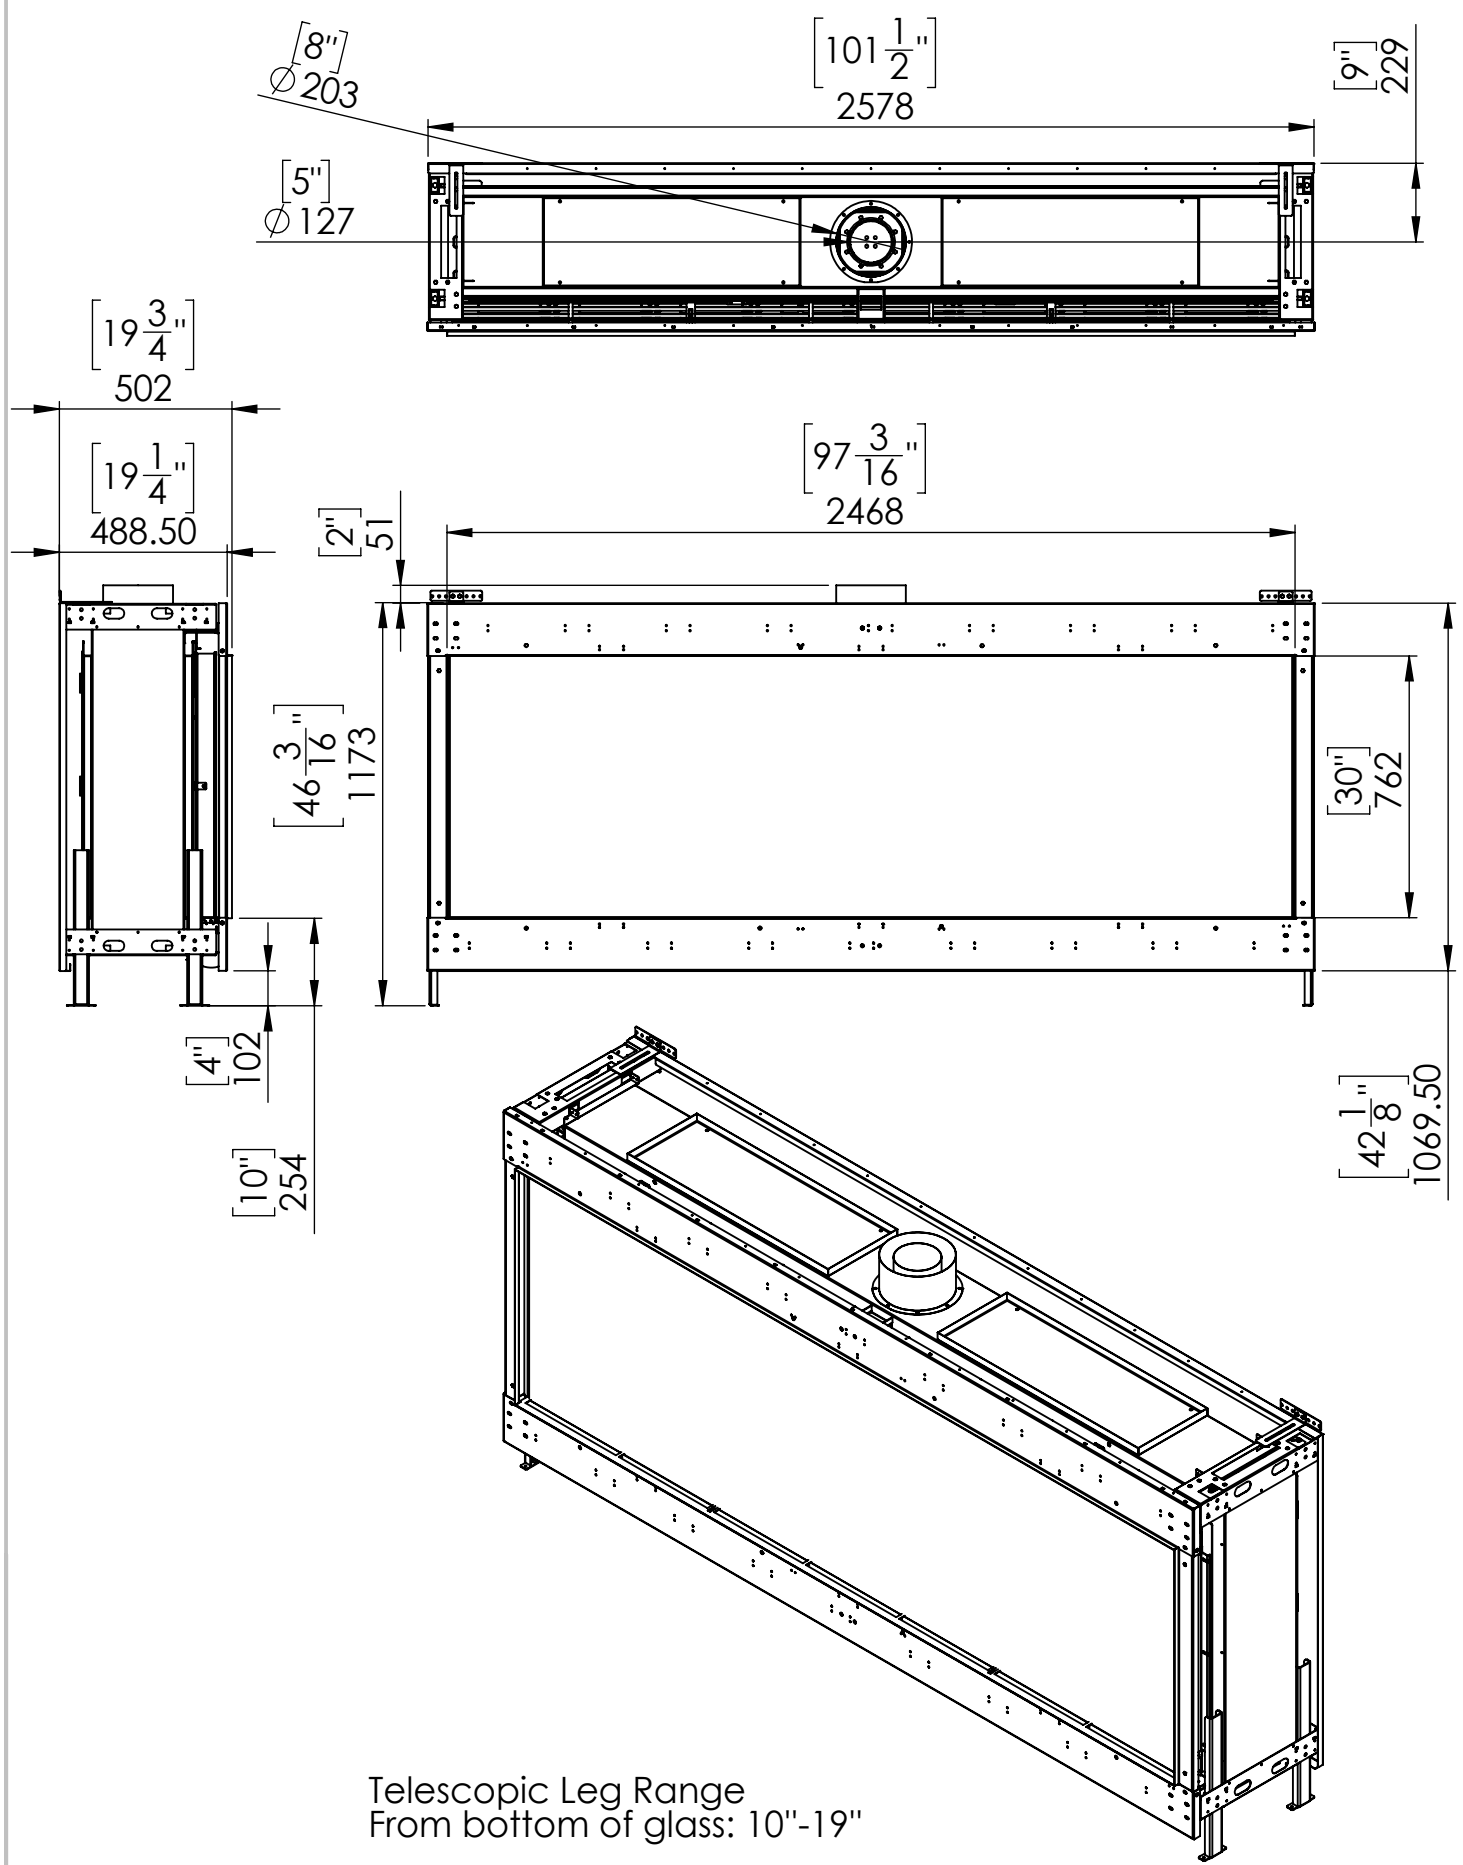

Flare Front 100 EH - Triple

Telescopic Leg Range
From bottom of glass: 10"-19"