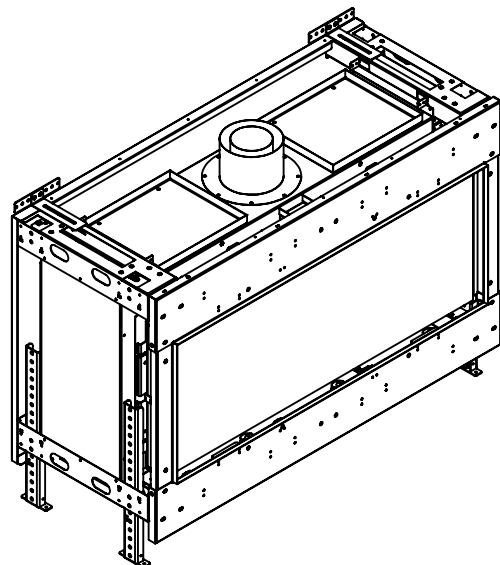

Flare Front 45 - Triple

Telescopic Leg Range
From bottom of glass: 10"-19"