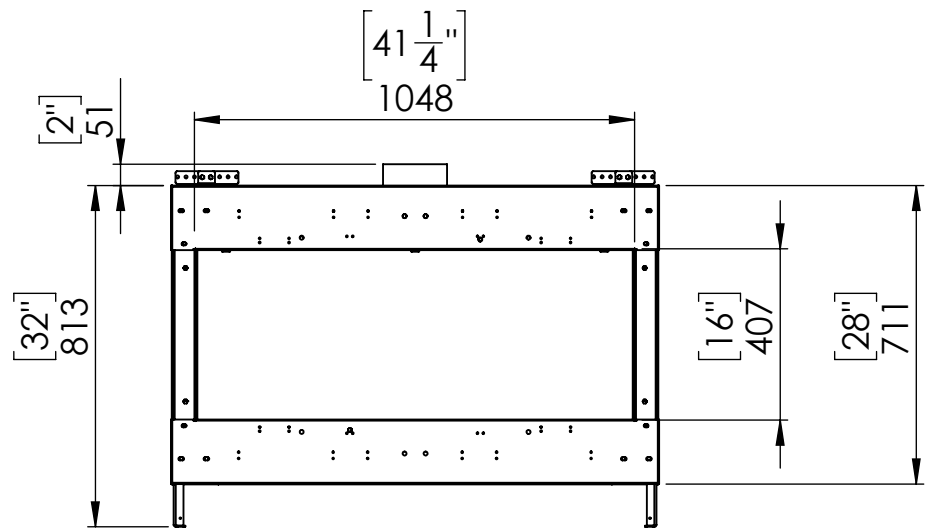

Flare Front 45 - Triple

Telescopic Leg Range
From bottom of glass: 10"-19"