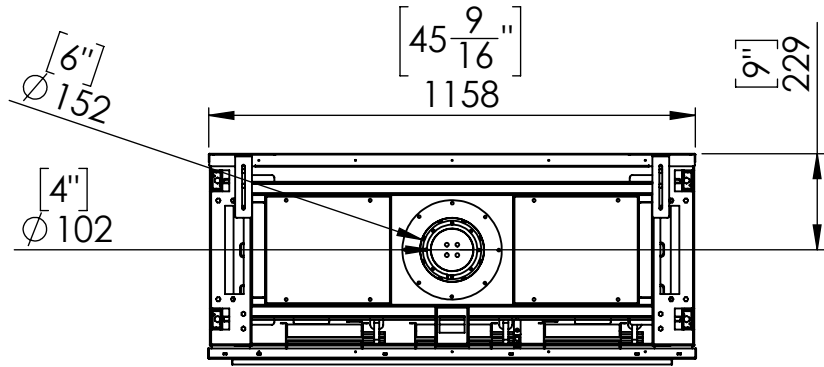

Flare Front 45 - Triple

Telescopic Leg Range
From bottom of glass: 10"-19"