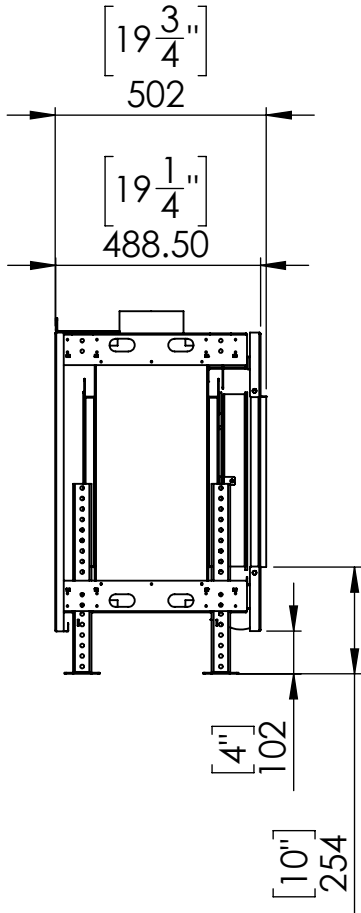

Flare Front 45 - Triple

Telescopic Leg Range
From bottom of glass: 10"-19"