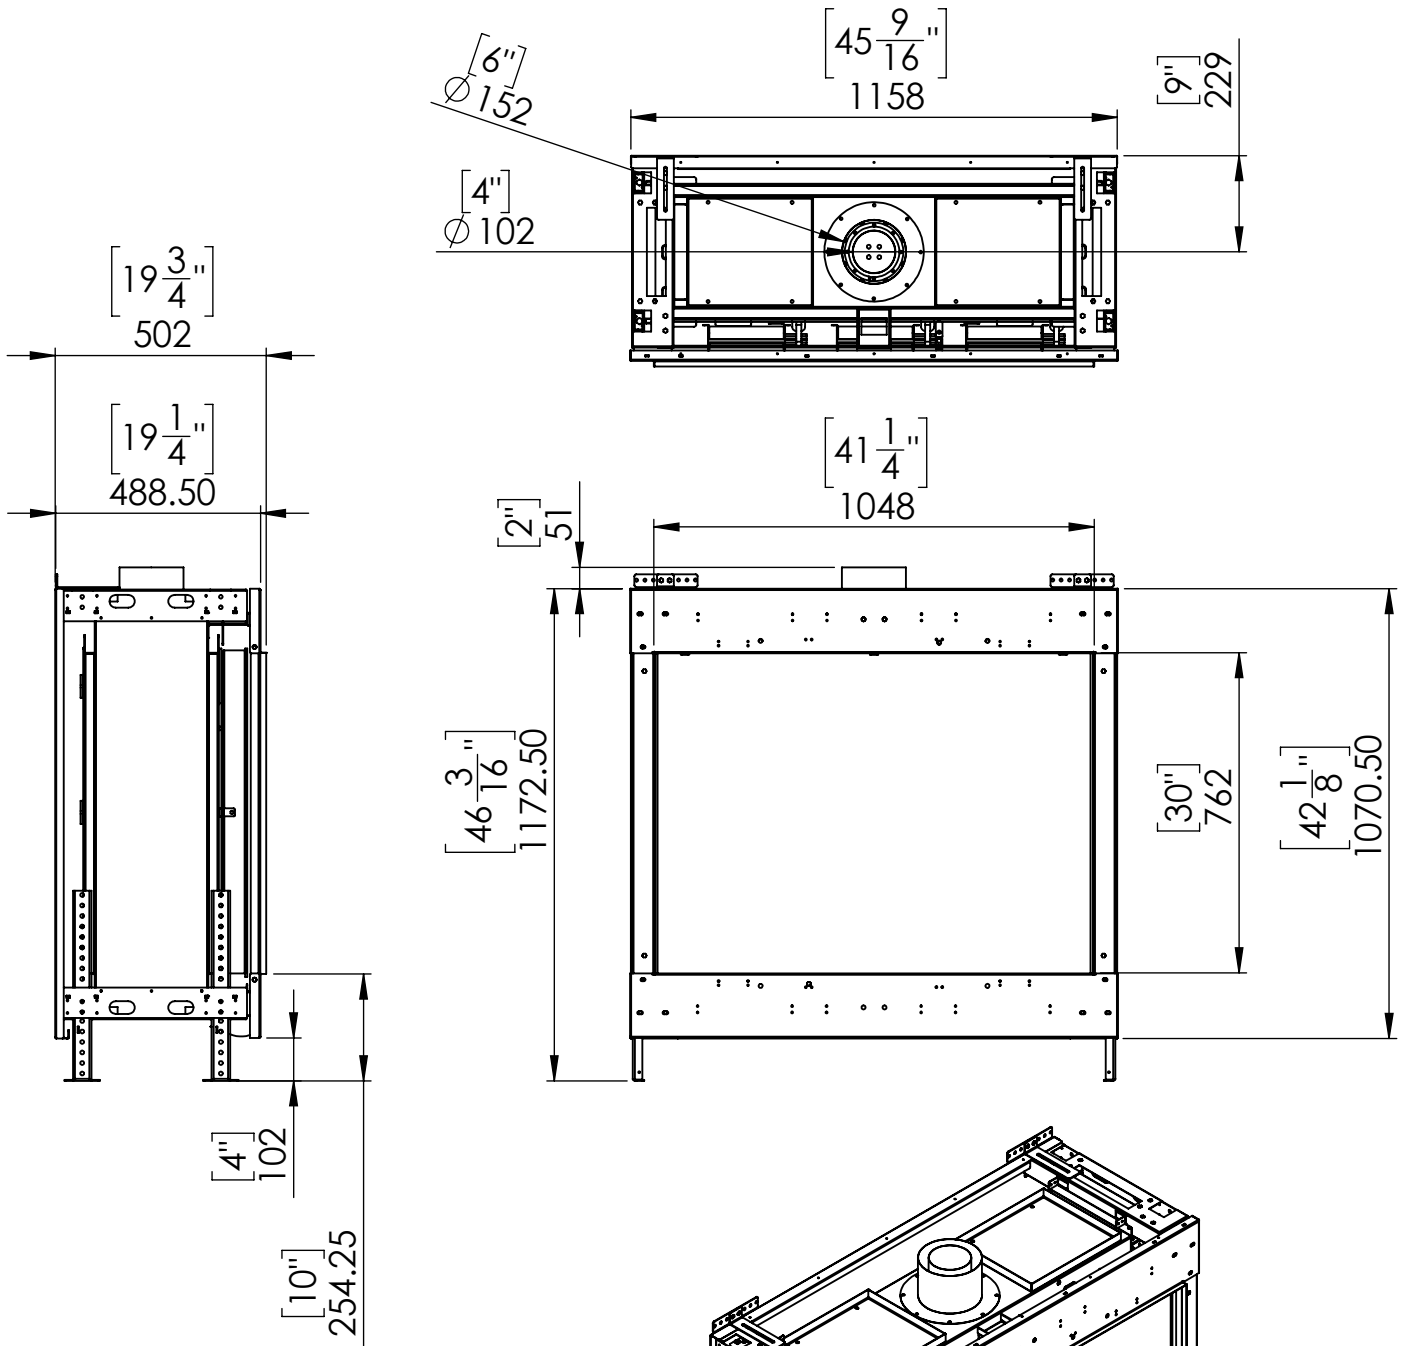

Flare Front 45EH - Triple

Telescopic Leg Range
From bottom of glass: 10"-19"