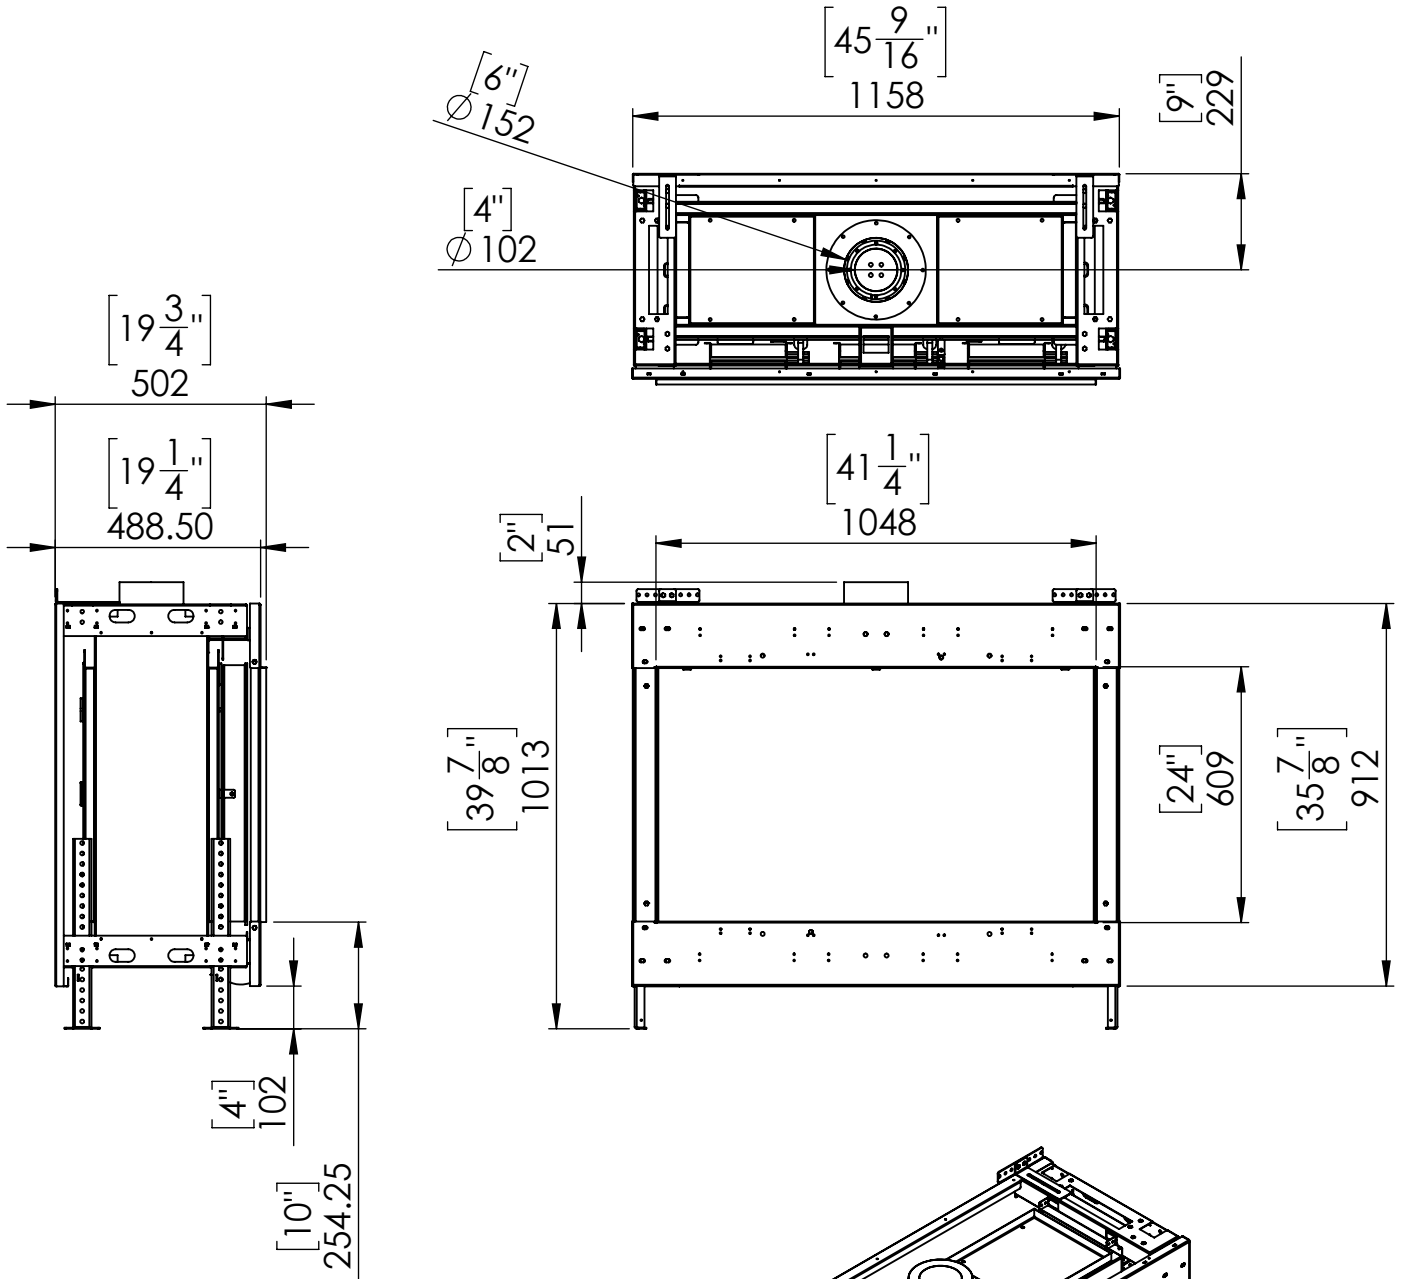

# Flare Front 45H - Triple

Telescopic Leg Range  
From bottom of glass: 10"-19"