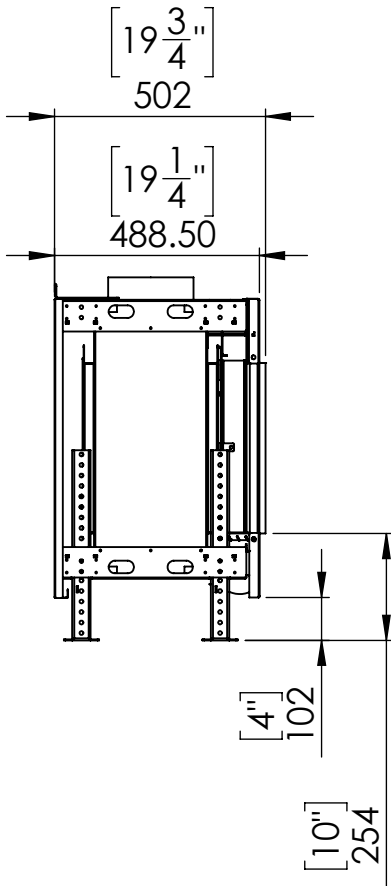

# Flare Front 50 - Triple

Telescopic Leg Range  
From bottom of glass: 10"-19"