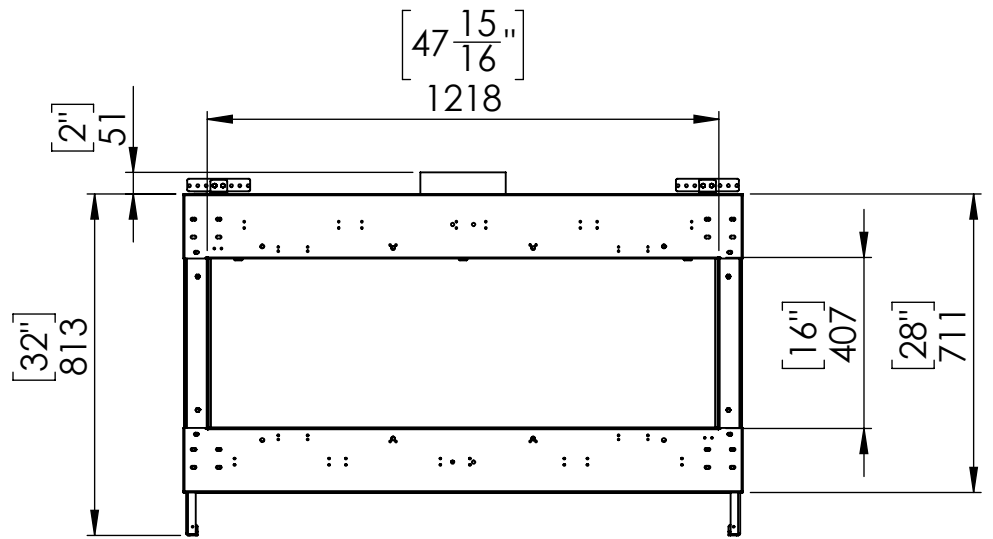

# Flare Front 50 - Triple

Telescopic Leg Range  
From bottom of glass: 10"-19"