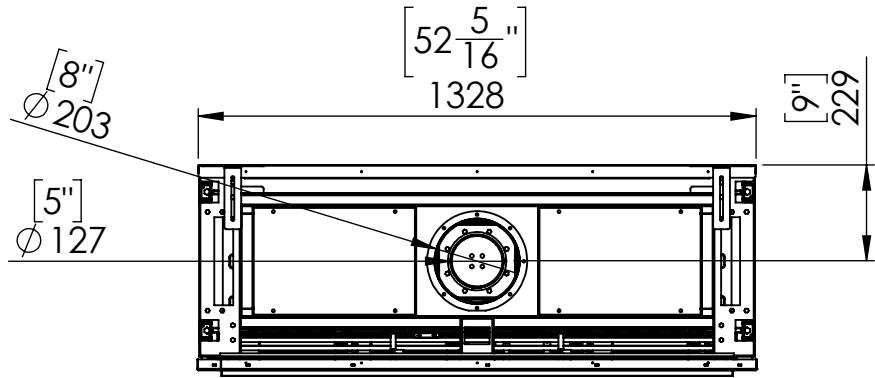

# Flare Front 50 - Triple

Telescopic Leg Range  
From bottom of glass: 10"-19"