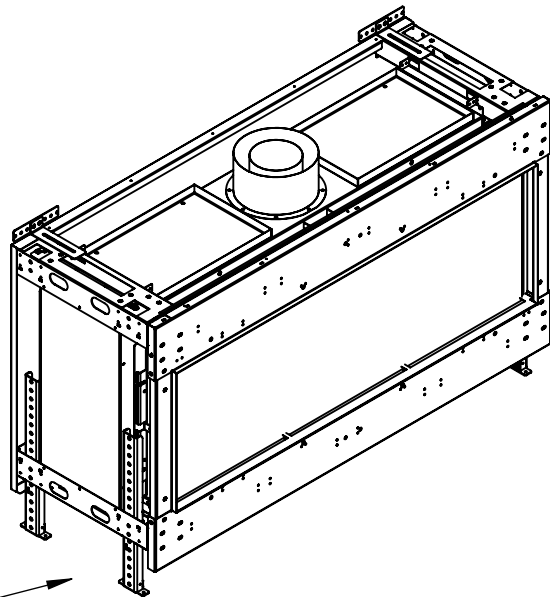

# Flare Front 50 - Triple

Telescopic Leg Range  
From bottom of glass: 10"-19"