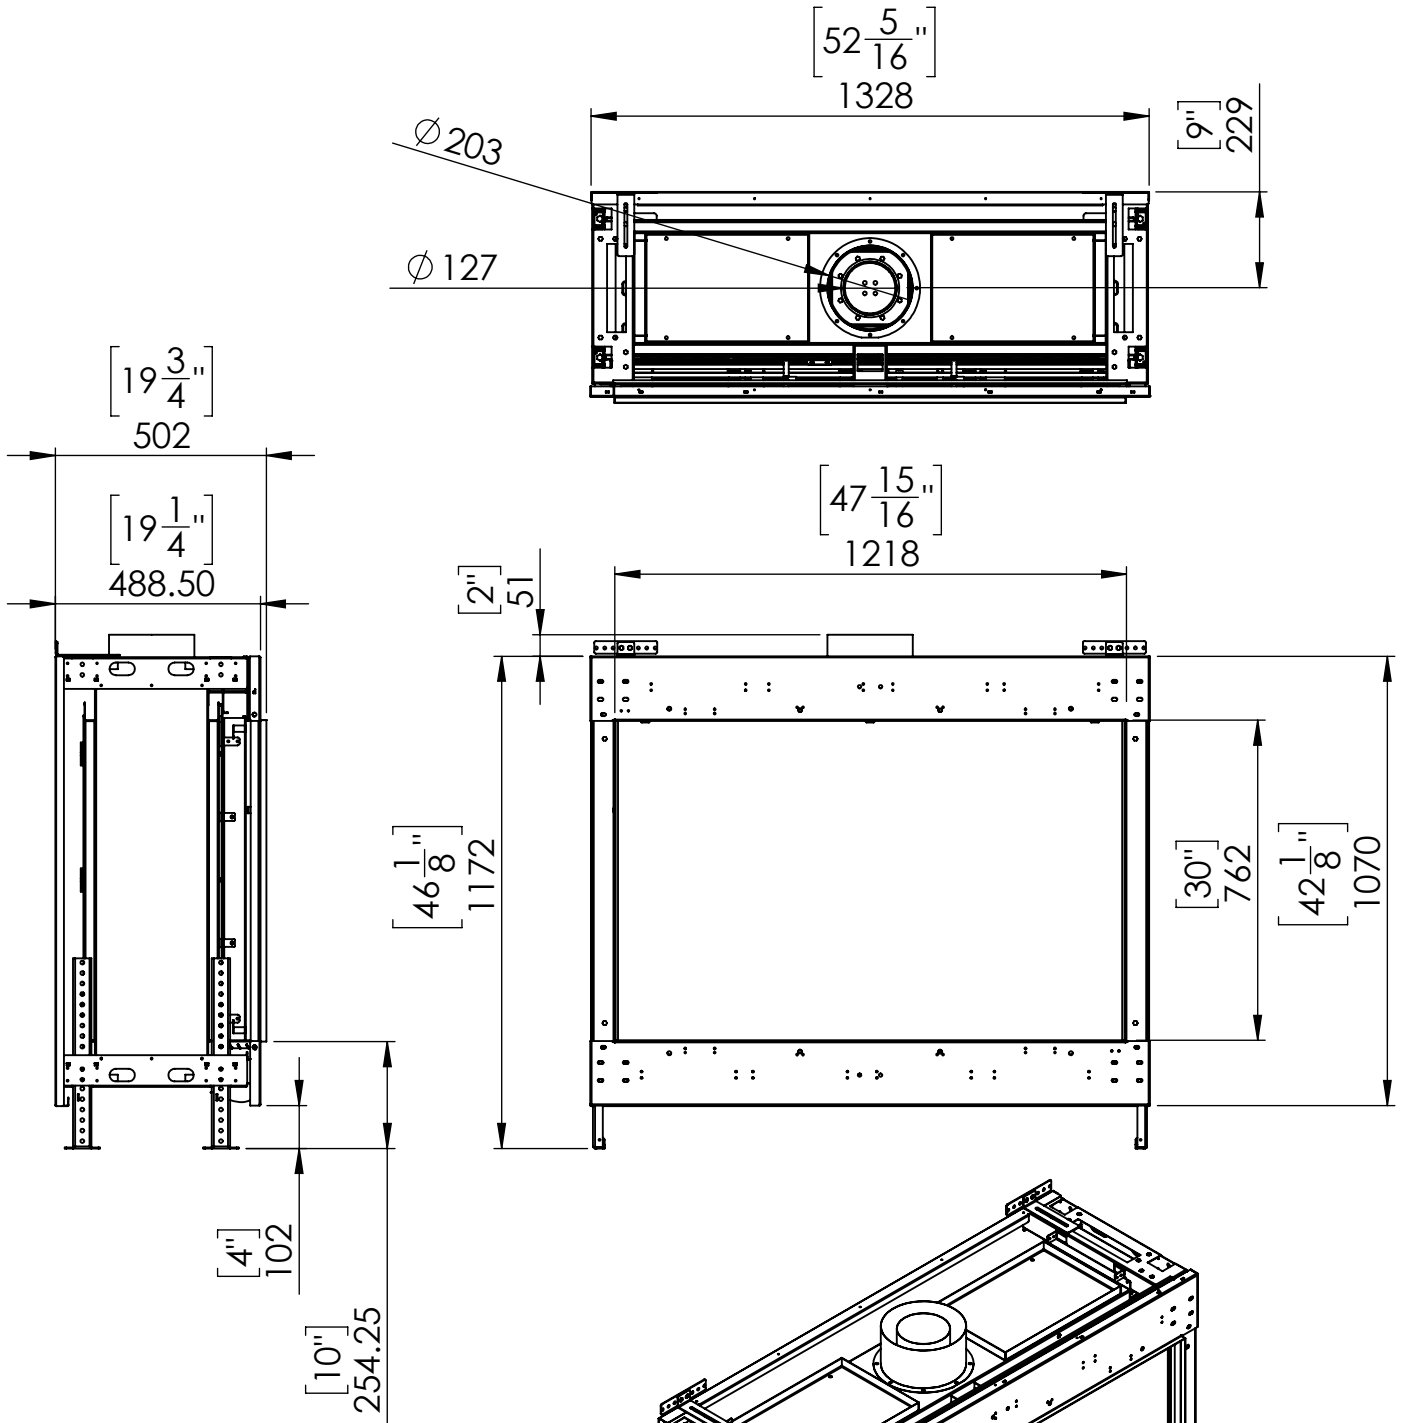

# Flare Front 50EH - Triple

Telescopic Leg Range  
From bottom of glass: 10"-19"