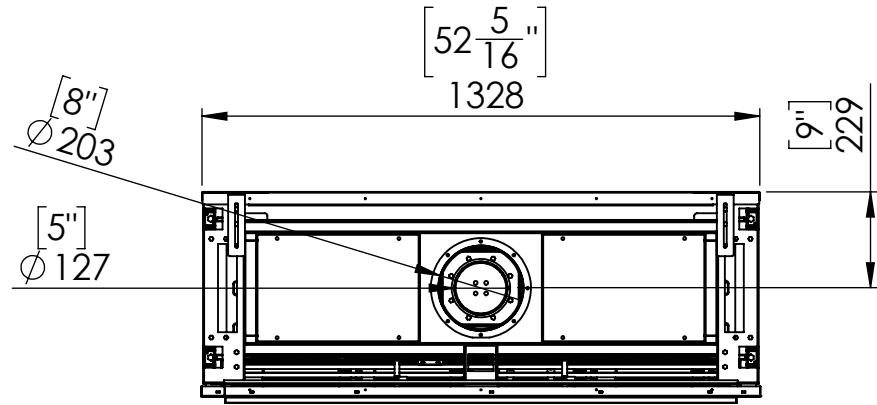

Flare Front 50H - Triple

Telescopic Leg Range
From bottom of glass: 10"-19"