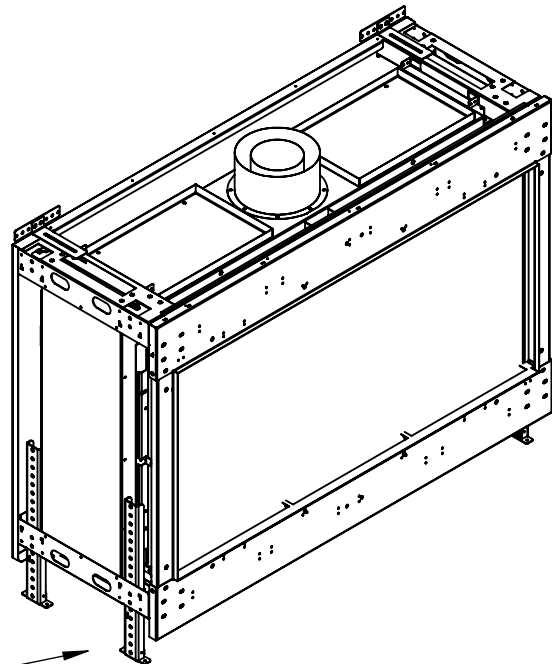

Flare Front 50H - Triple

Telescopic Leg Range
From bottom of glass: 10"-19"