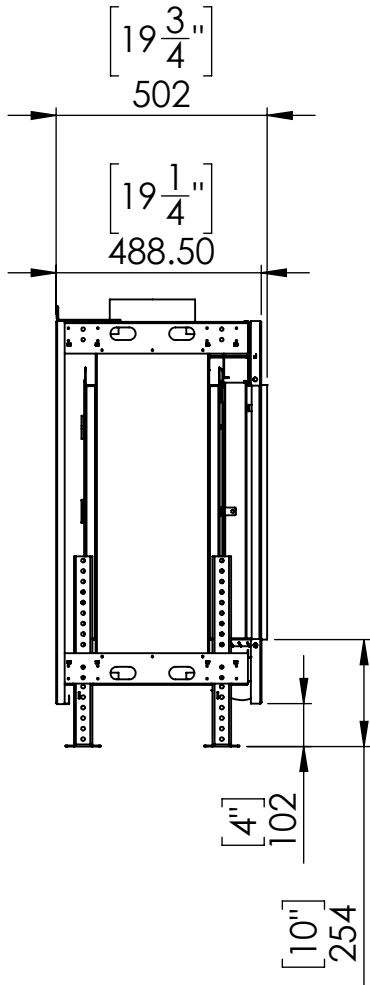

Flare Front 50H - Triple

Telescopic Leg Range
From bottom of glass: 10"-19"