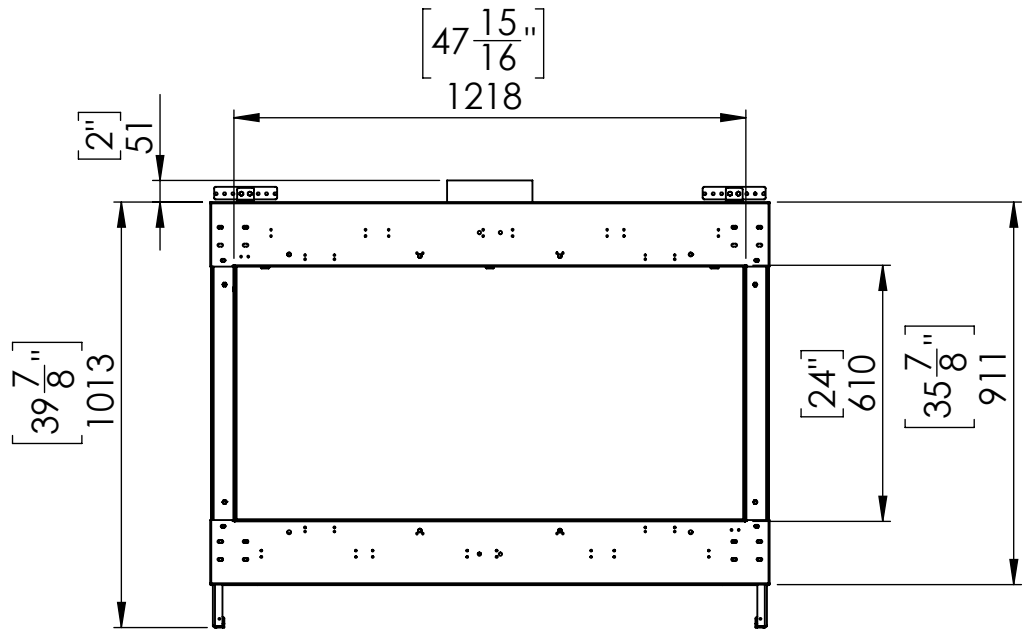

Flare Front 50H - Triple

Telescopic Leg Range
From bottom of glass: 10"-19"