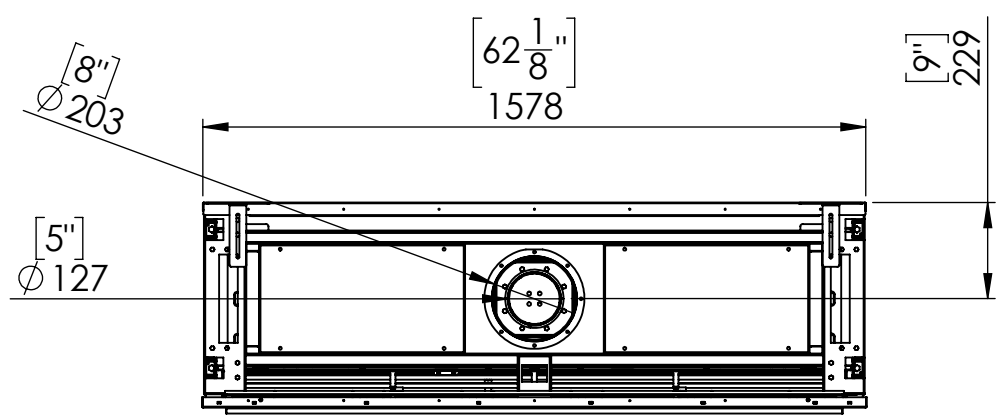

Flare Front 60 - Triple

Telescopic Leg Range
From bottom of glass: 10"-19"