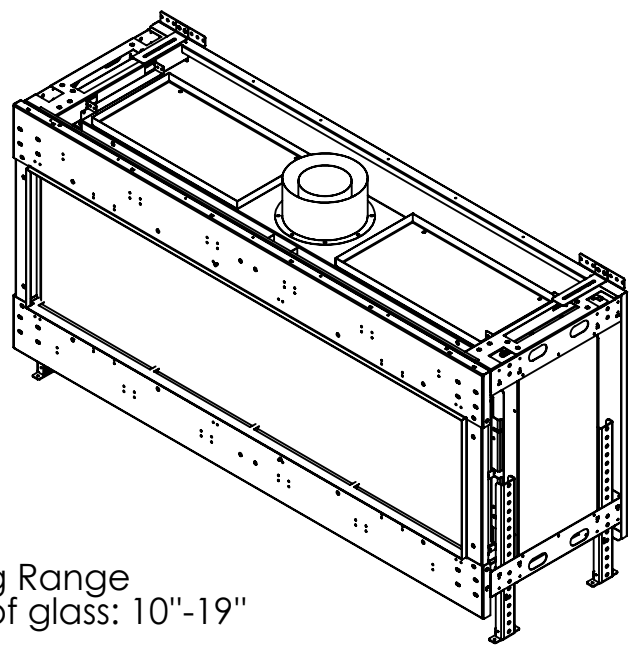

Flare Front 60 - Triple

Telescopic Leg Range
From bottom of glass: 10"-19"