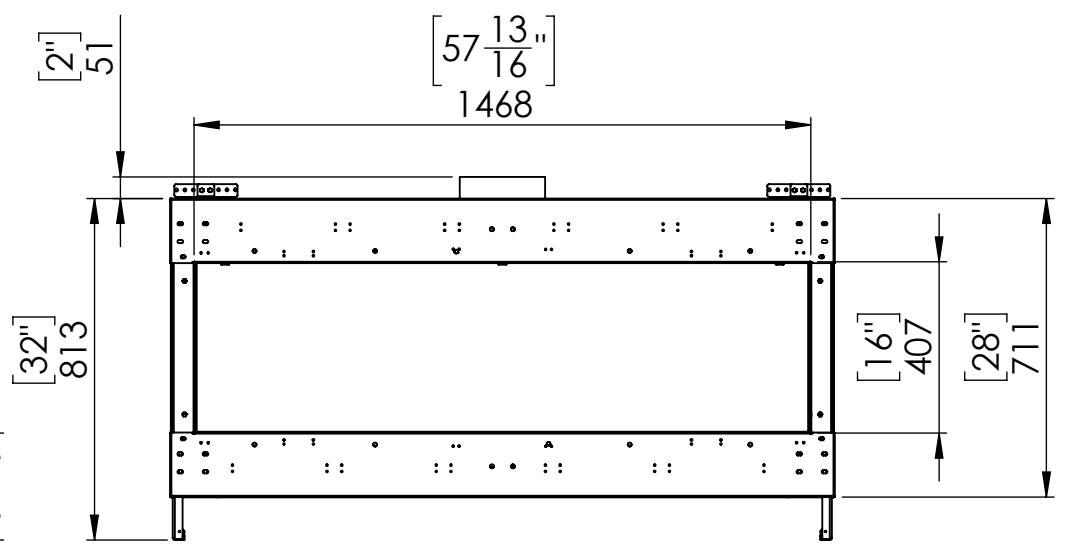

Flare Front 60 - Triple

Telescopic Leg Range
From bottom of glass: 10"-19"