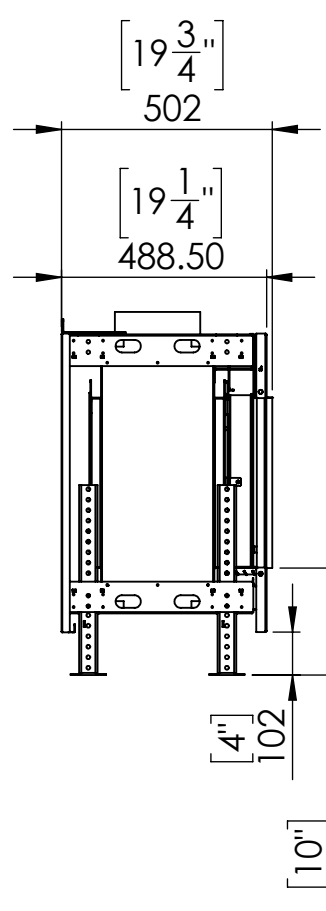

Flare Front 60 - Triple

Telescopic Leg Range
From bottom of glass: 10"-19"