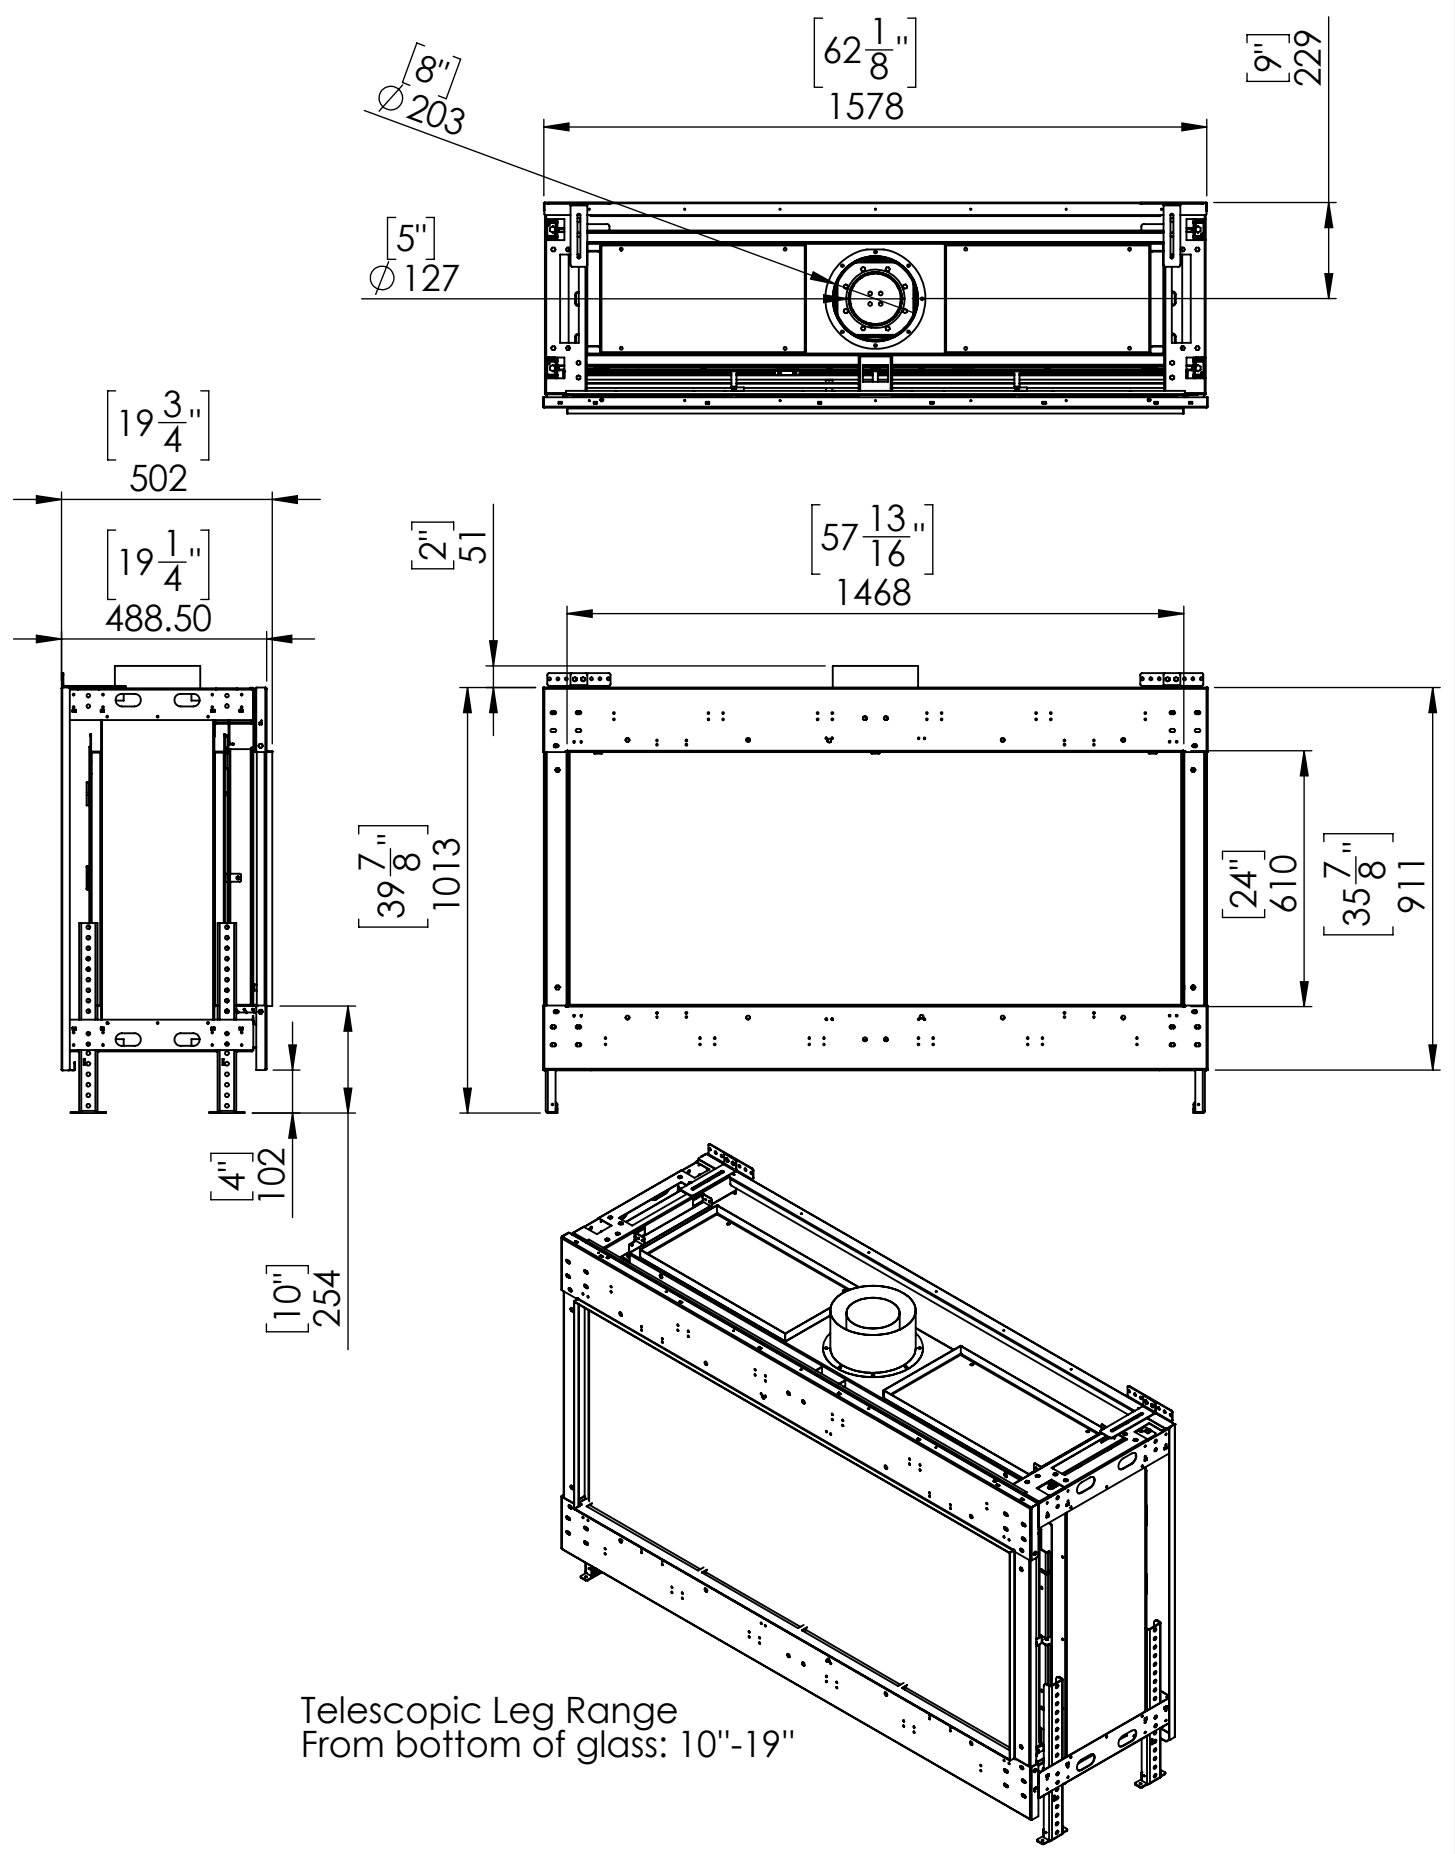

# Flare Front 60H - Triple

Telescopic Leg Range  
From bottom of glass: 10"-19"