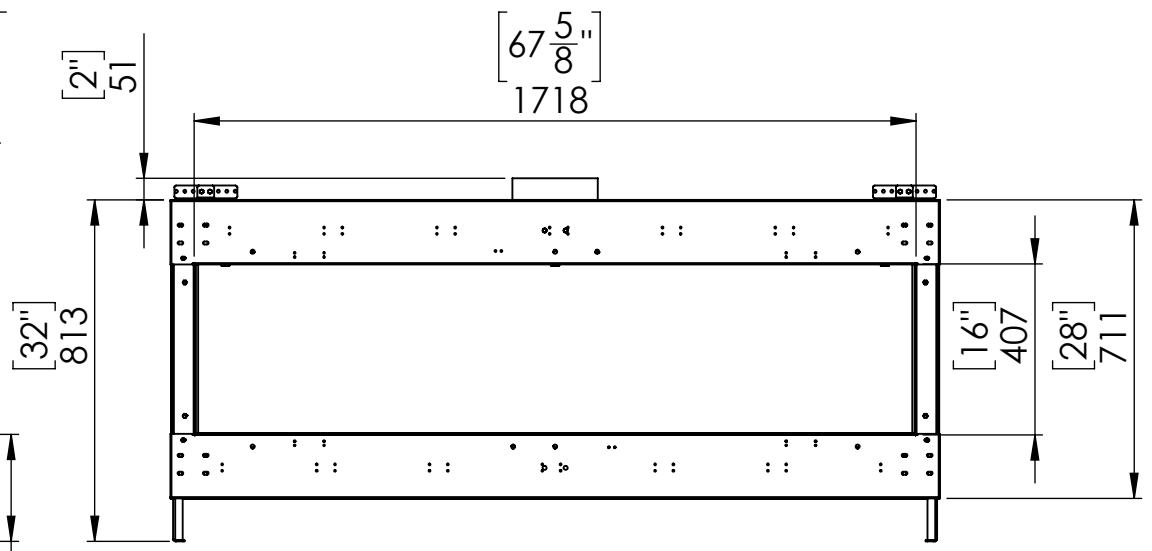

Flare Front 70 - Triple

Telescopic Leg Range
From bottom of glass: 10"-19"