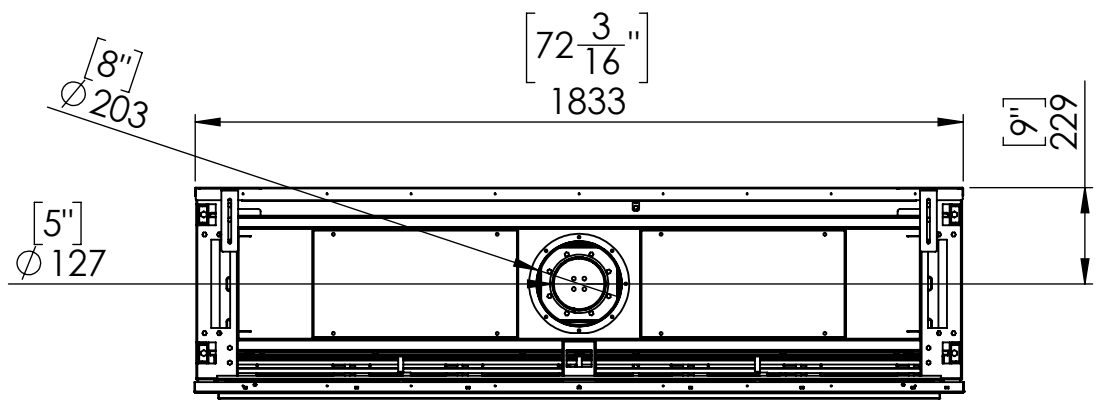

Flare Front 70 - Triple

Telescopic Leg Range
From bottom of glass: 10"-19"