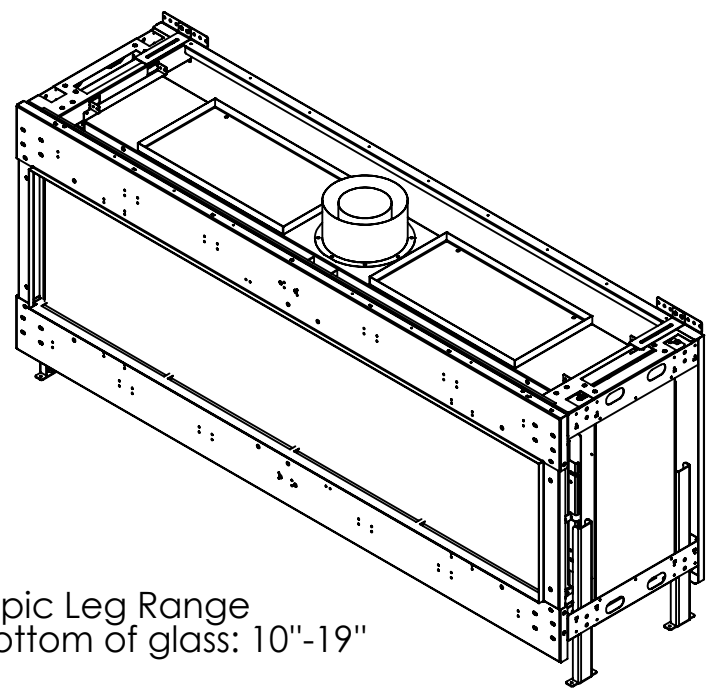

Flare Front 70 - Triple

Telescopic Leg Range
From bottom of glass: 10"-19"