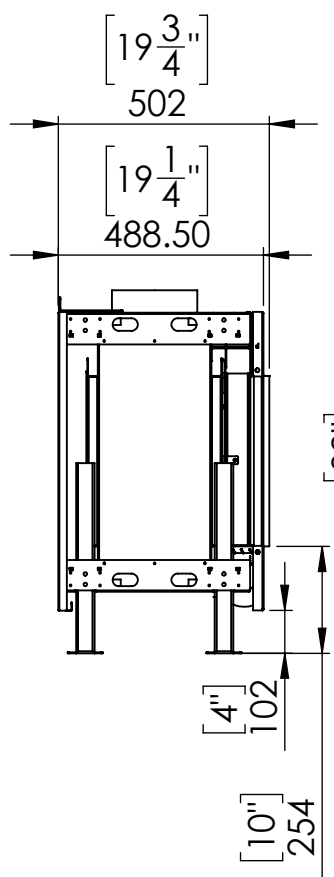

Flare Front 70 - Triple

Telescopic Leg Range
From bottom of glass: 10"-19"