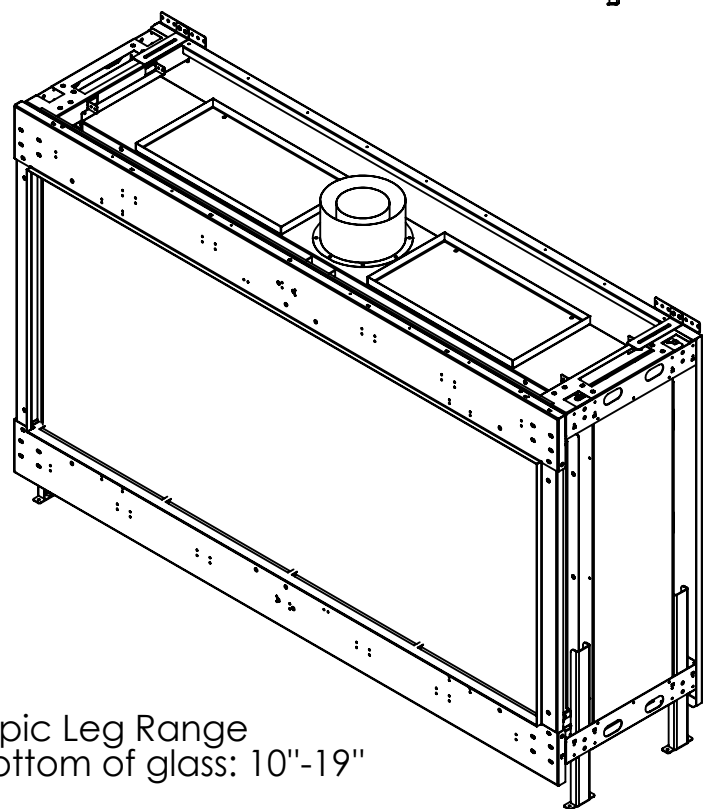

# Flare Front 70EH - Triple

Telescopic Leg Range  
From bottom of glass: 10"-19"