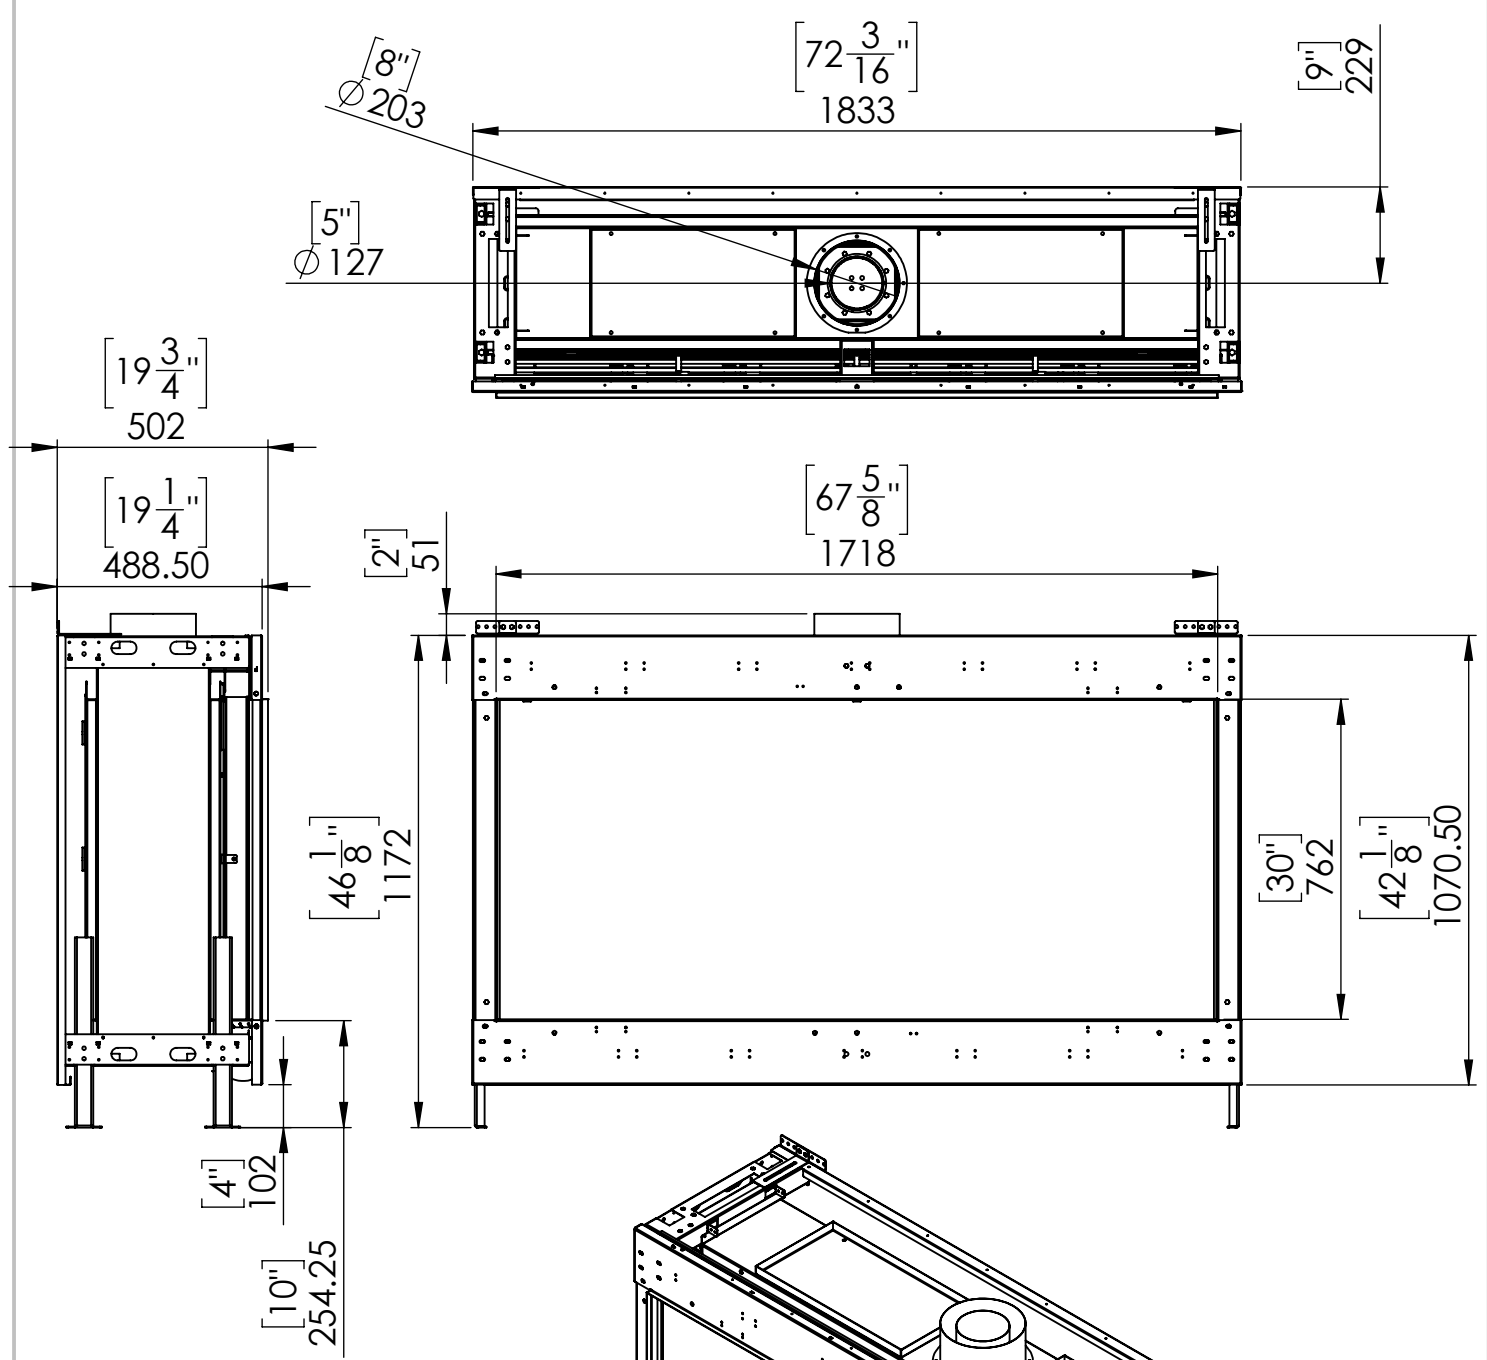

# Flare Front 70EH - Triple

Telescopic Leg Range  
From bottom of glass: 10"-19"