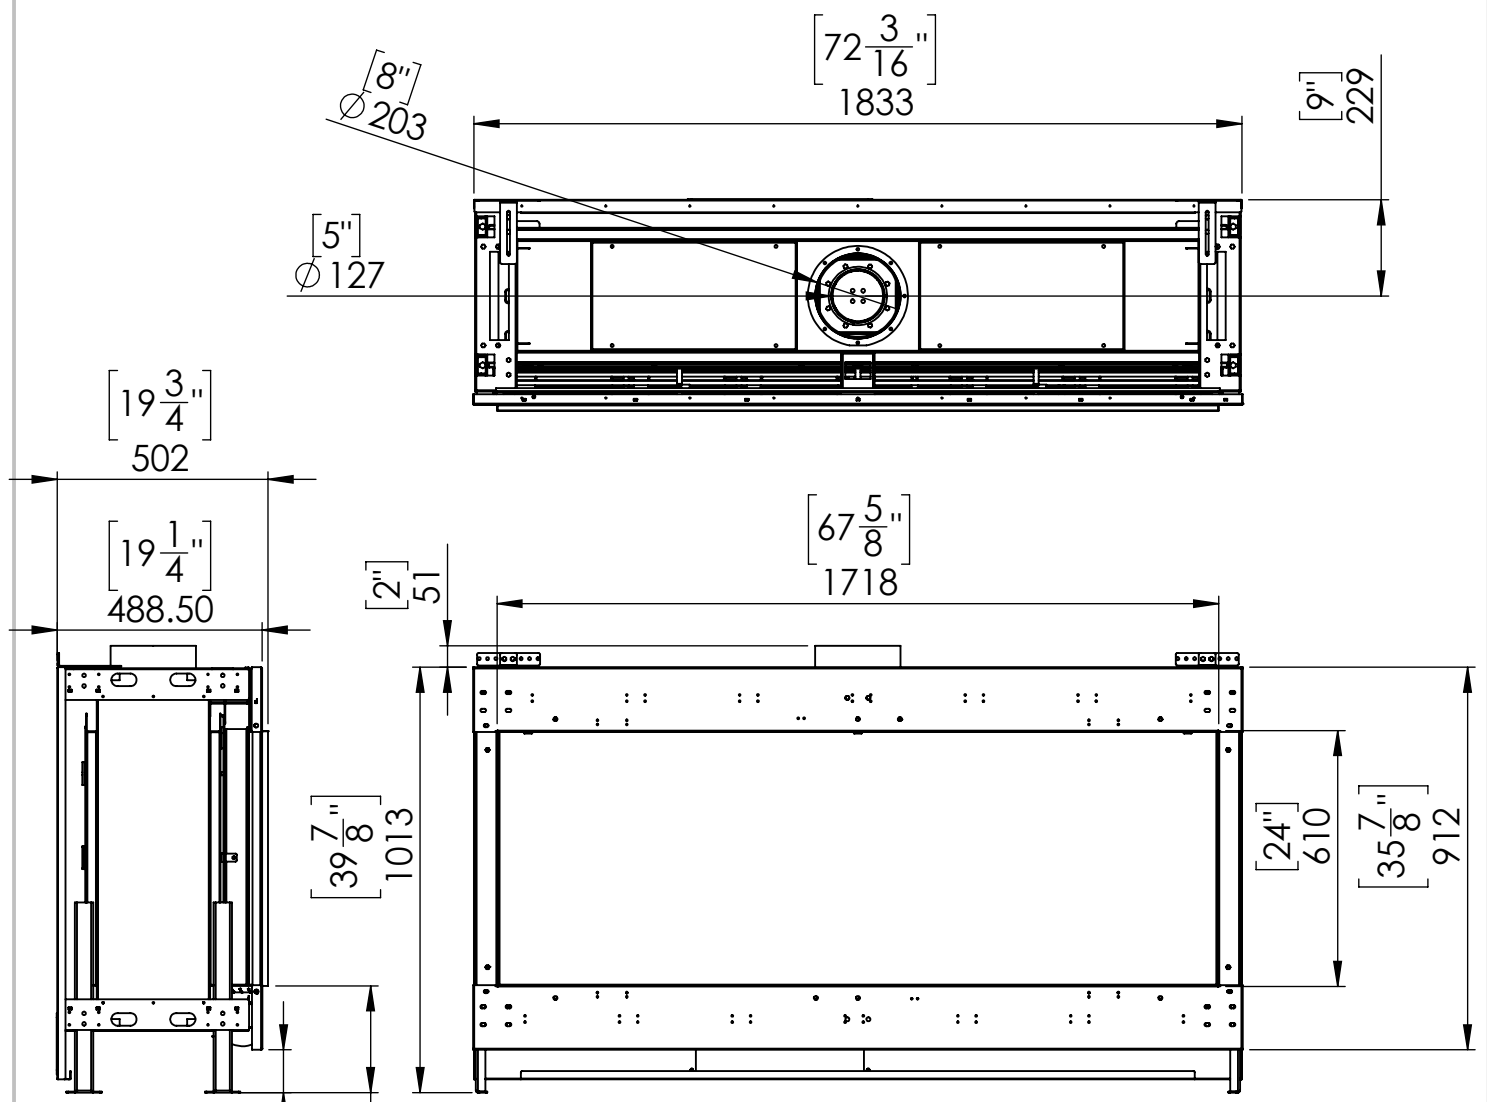

Flare Front 70H - Triple

Telescopic Leg Range
From bottom of glass: 10"-19"