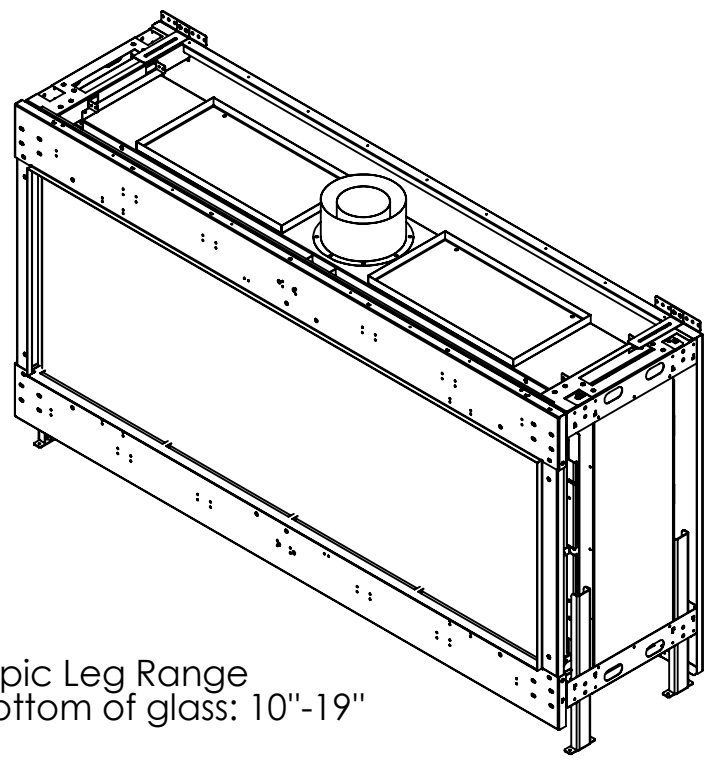

Flare Front 70H - Triple

Telescopic Leg Range
From bottom of glass: 10"-19"