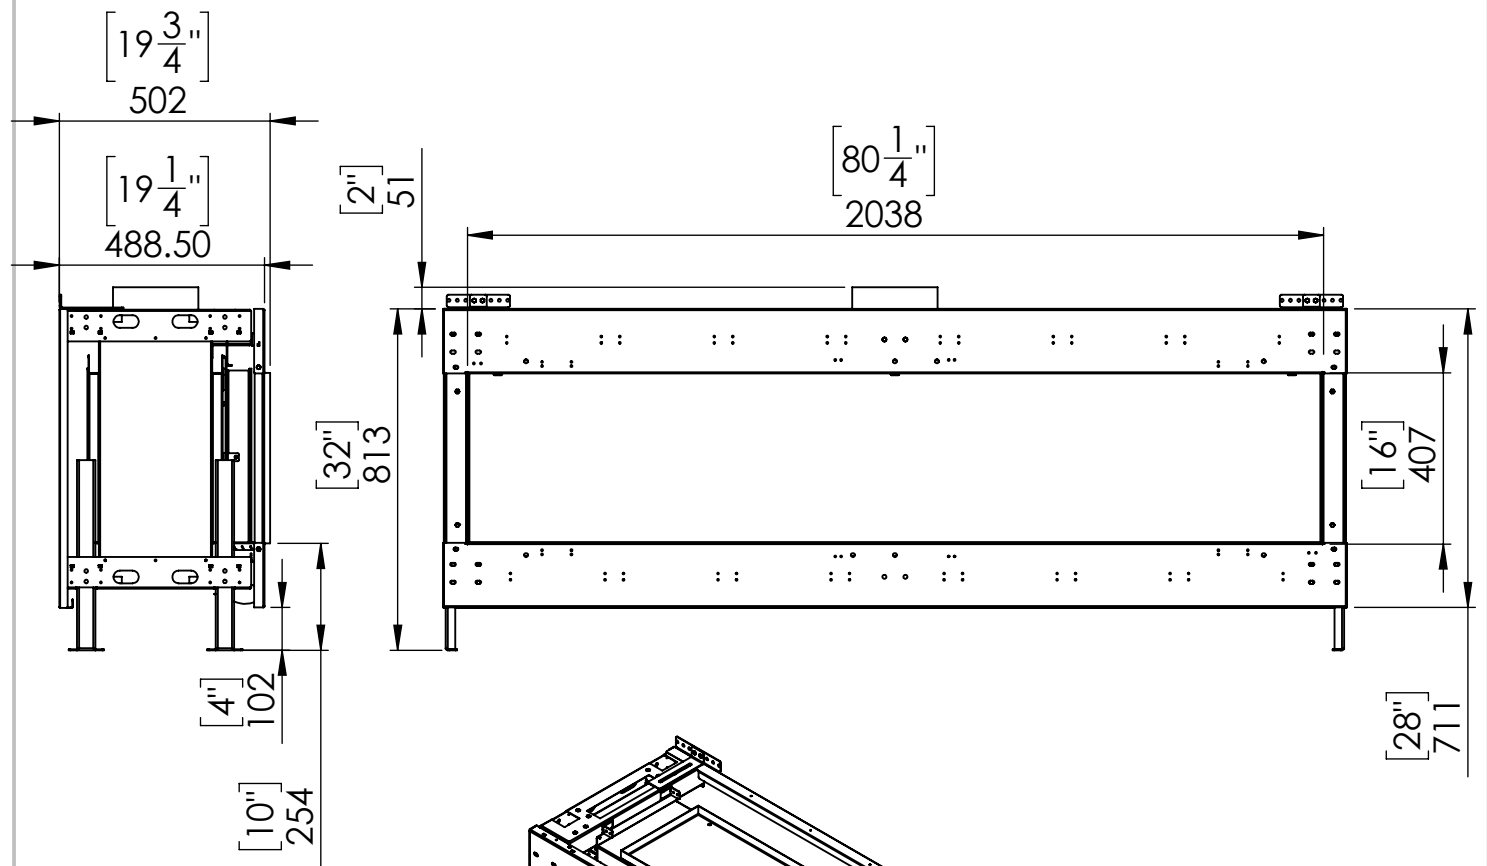

Flare Front 80 - Triple

Telescopic Leg Range
From bottom of glass: 10"-19"