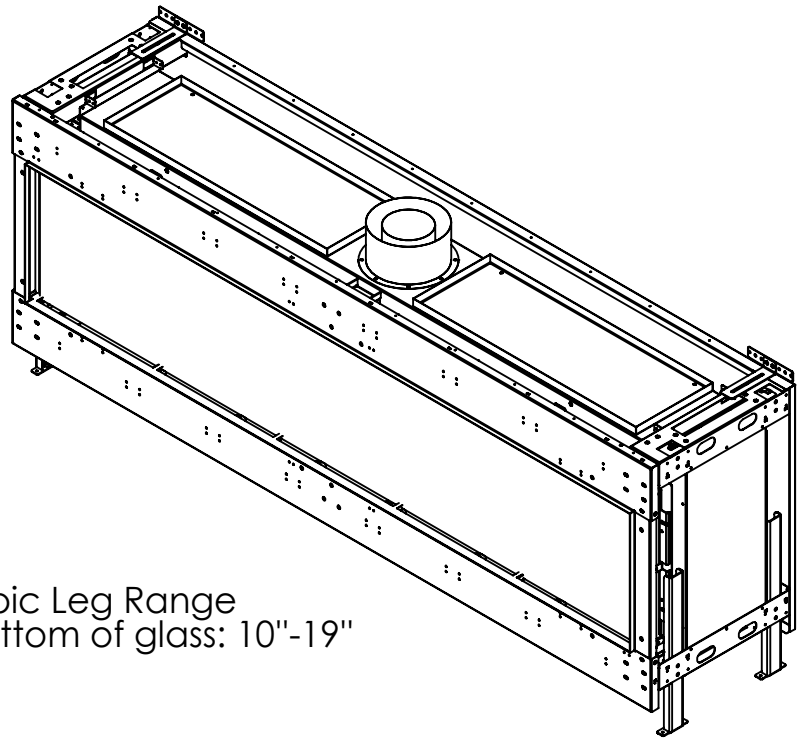

Flare Front 80 - Triple

Telescopic Leg Range
From bottom of glass: 10"-19"