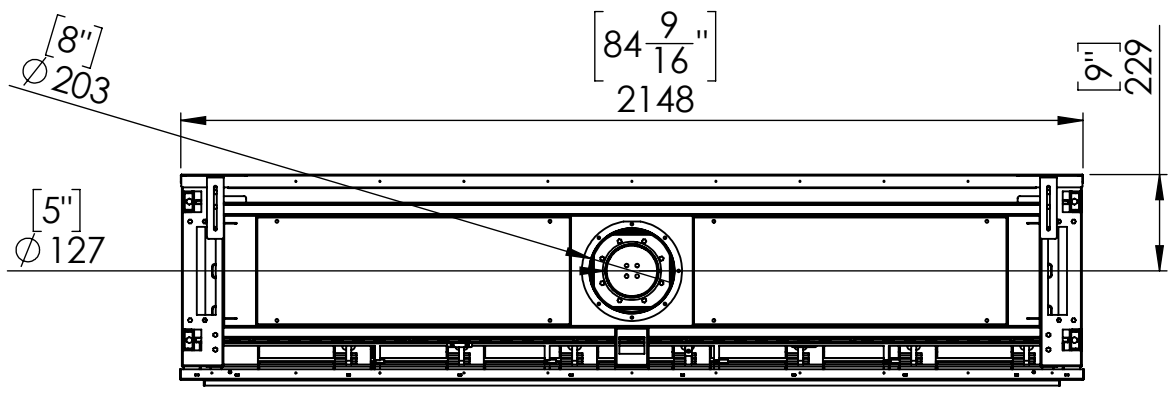

Flare Front 80 - Triple

Telescopic Leg Range
From bottom of glass: 10"-19"