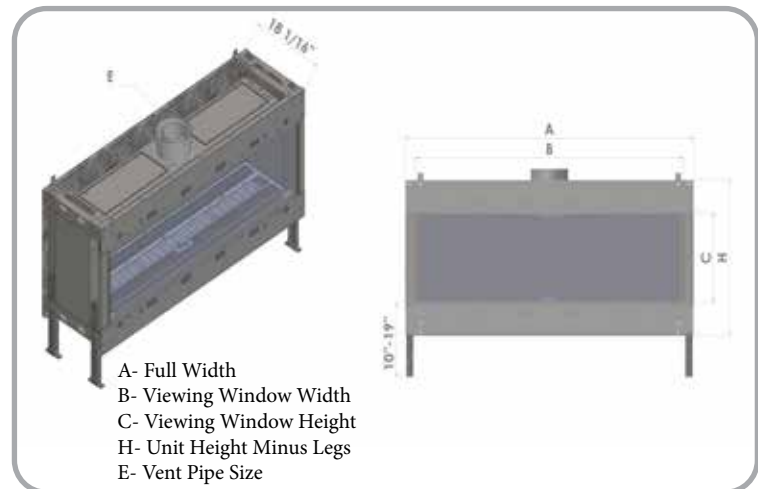

DOUBLE GLASS BARRIER

HOME AUTOMATION

MULTICOLOR LEDS

SUMMER KIT HEAT DUMP

MODEL SIZE

Model	A	B	C	H	E
Flare-FF-100	101 8/16	97 3/16	16	28	5x8
Flare-FF-80	84 9/16	80 1/16	16	28	5x8
Flare-FF-70	71 15/16	67 11/16	16	28	5x8
Flare-FF-60	62 2/16	57 13/16	16	28	5x8
Flare-FF-50	52 5/16	48	16	28	5x8
Flare-FF-45	45 9/16	41 5/16	16	28	4x6
*Flare-FF-30	32 10/16	28 5/16	*24	35 14/16	4x6
Flare-FF-100-H	101 8/16	97 3/16	24	35 14/16	5x8
Flare-FF-80-H	84 9/16	80 1/16	24	35 14/16	5x8
Flare-FF-70-H	71 15/16	67 11/16	24	35 14/16	5x8
Flare-FF-60-H	62 2/16	57 13/16	24	35 14/16	5x8
Flare-FF-50-H	52 5/16	48	24	35 14/16	5x8
Flare-FF-45-H	45 9/16	41 5/16	24	35 14/16	4x6
Flare-FF-100-EH	101 8/16	97 3/16	30	42 1/8	5x8
Flare-FF-80-EH	84 9/16	80 1/16	30	42 1/8	5x8
Flare-FF-70-EH	71 15/16	67 11/16	30	42 1/8	5x8
Flare-FF-60-EH	62 2/16	57 13/16	30	42 1/8	5x8
Flare-FF-50-EH	52 5/16	48	30	42 1/8	5x8
Flare-FF-45-EH	45 9/16	41 5/16	30	42 1/8	4x6

A- Full Width
B- Viewing Window Width
C- Viewing Window Height
H- Unit Height Minus Legs
E- Vent Pipe Size