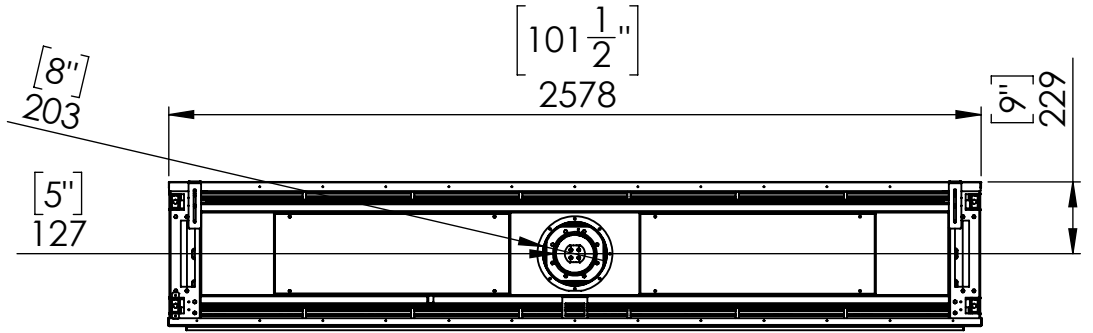

# Flare Front 100

Telescopic Leg Range  
From bottom of glass: 10"-19"