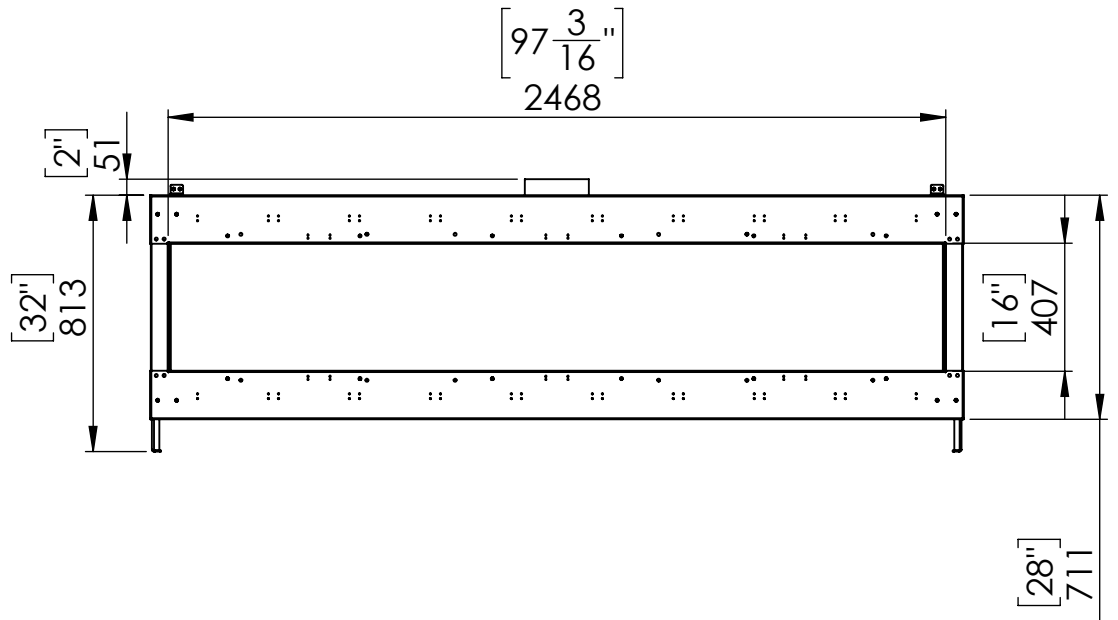

# Flare Front 100

Telescopic Leg Range  
From bottom of glass: 10"-19"