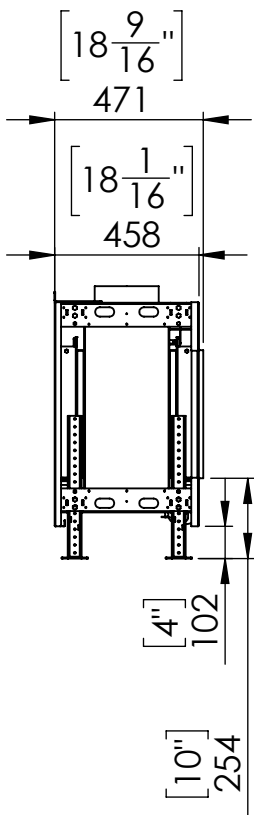

# Flare Front 100

Telescopic Leg Range  
From bottom of glass: 10"-19"