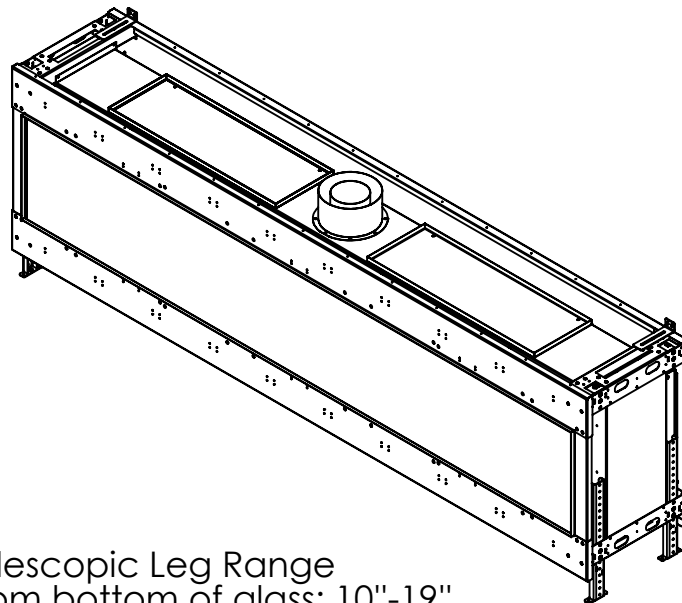

# Flare Front 100

Telescopic Leg Range  
From bottom of glass: 10"-19"