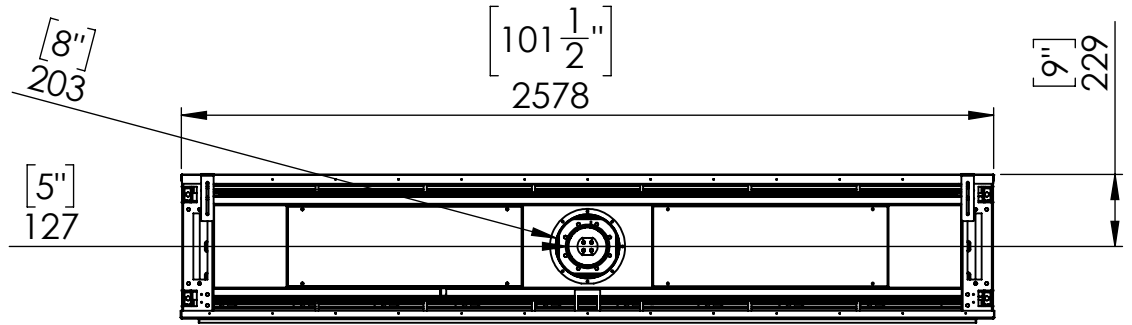

# Flare Front 100H

Telescopic Leg Range  
From bottom of glass: 10"-19"