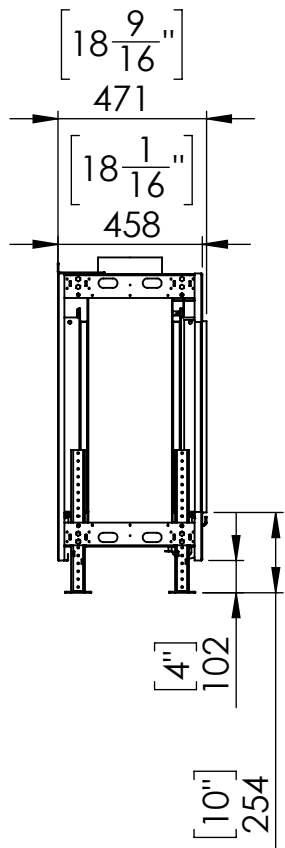

# Flare Front 100H

Telescopic Leg Range  
From bottom of glass: 10"-19"