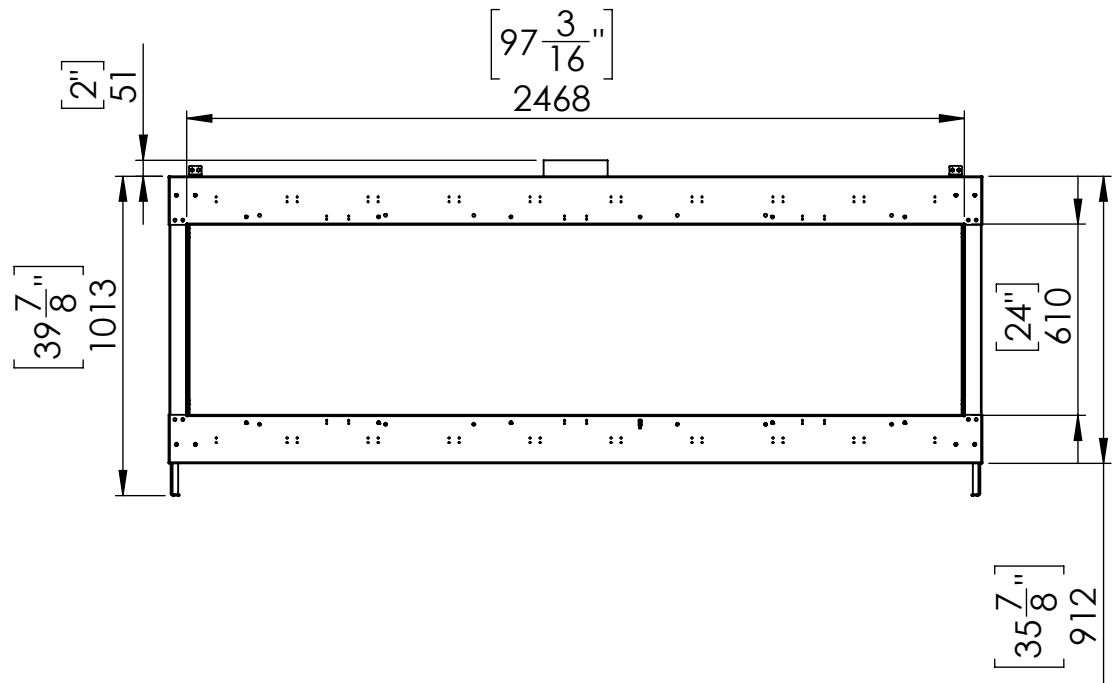

# Flare Front 100H

Telescopic Leg Range  
From bottom of glass: 10"-19"