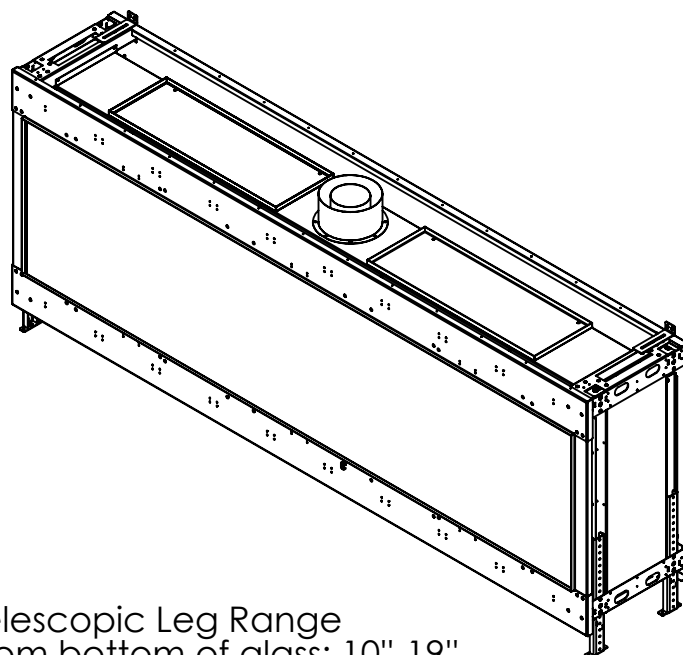

# Flare Front 100H

Telescopic Leg Range  
From bottom of glass: 10"-19"