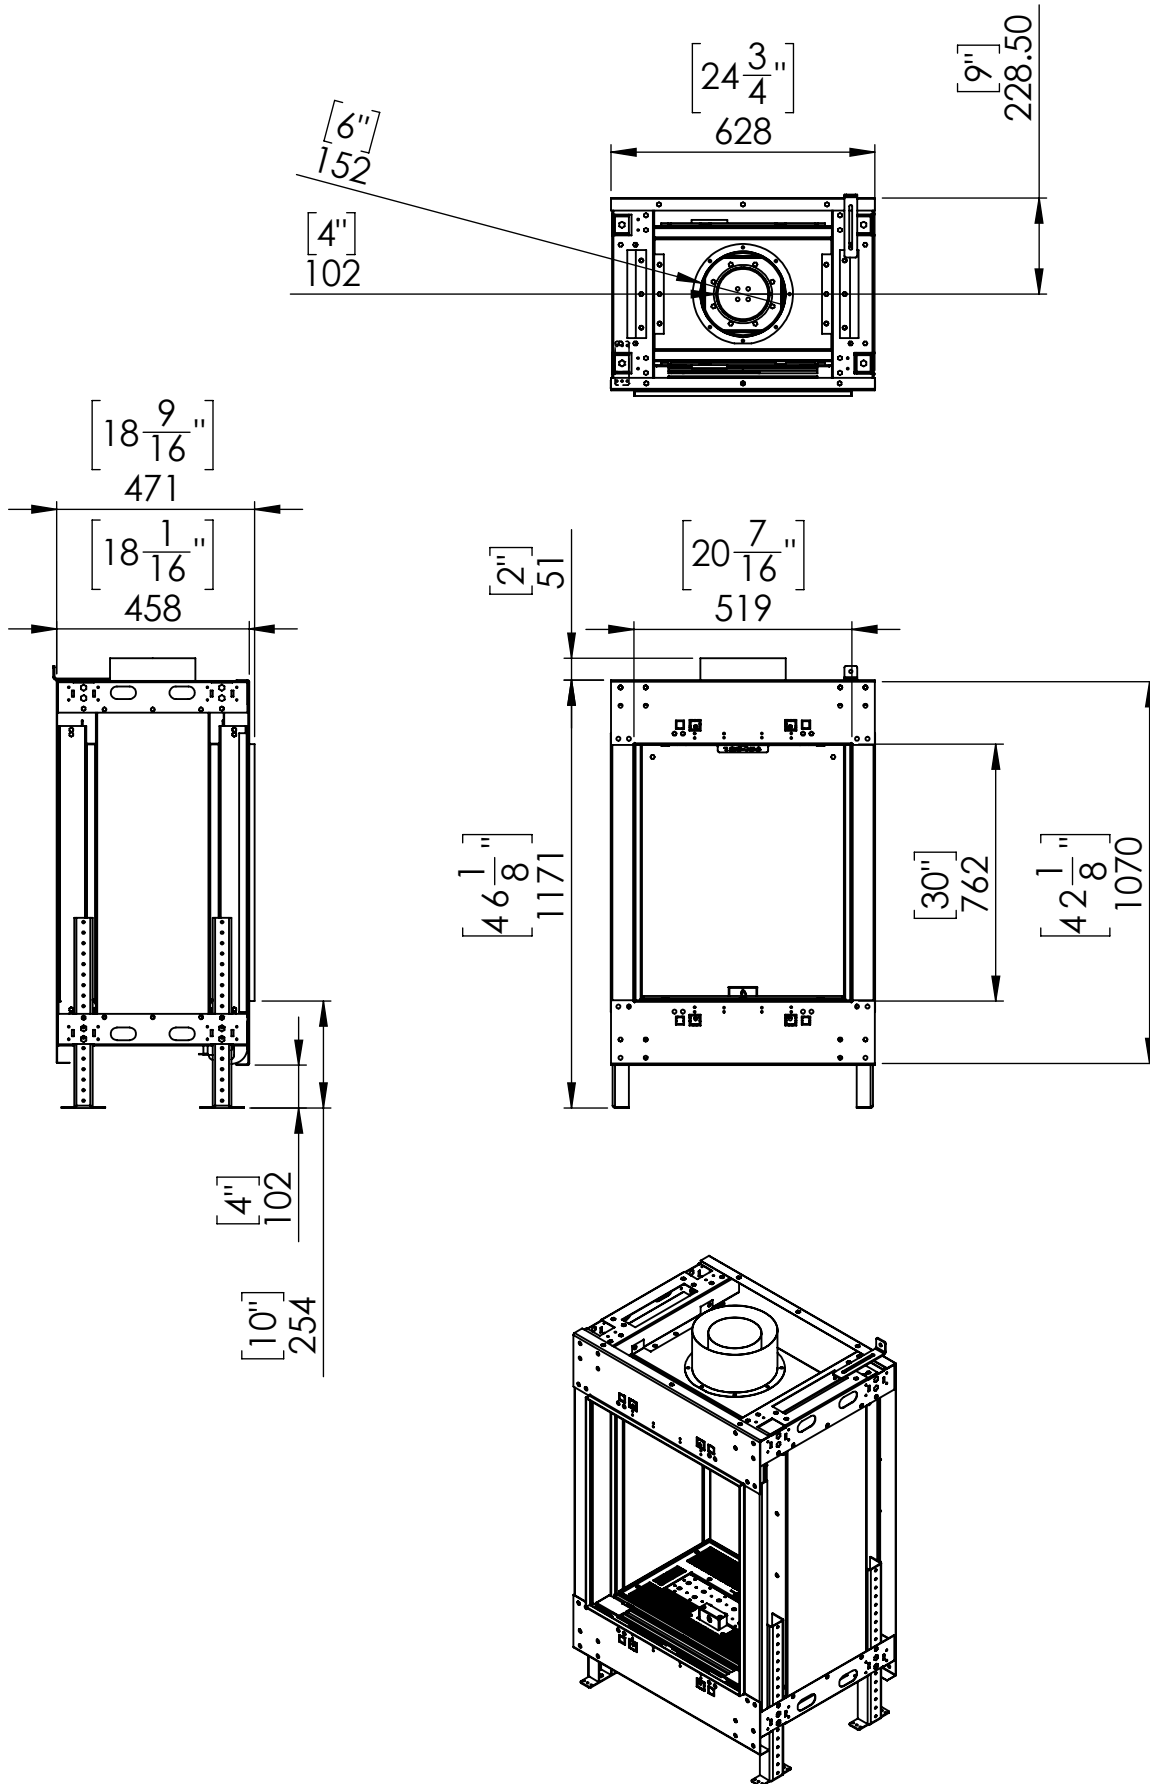

# Flare Front 25 - EH

Telescopic Leg Range  
From bottom of glass: 10"-19"