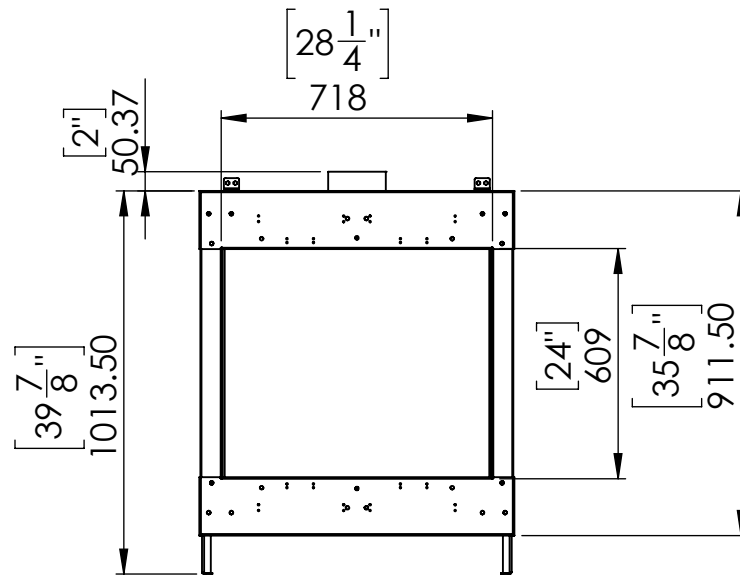

Flare Front 30

Telescopic Leg Range
From bottom of glass: 10"-19"