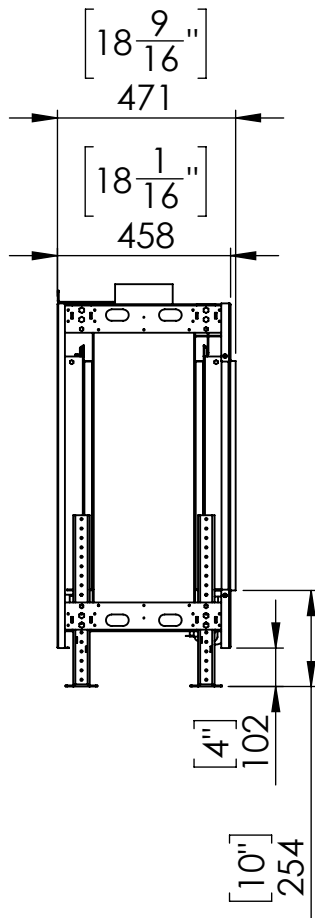

Flare Front 30

Telescopic Leg Range
From bottom of glass: 10"-19"