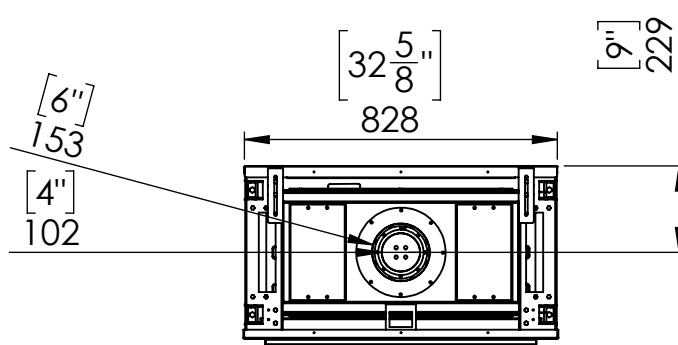

Flare Front 30

Telescopic Leg Range
From bottom of glass: 10"-19"