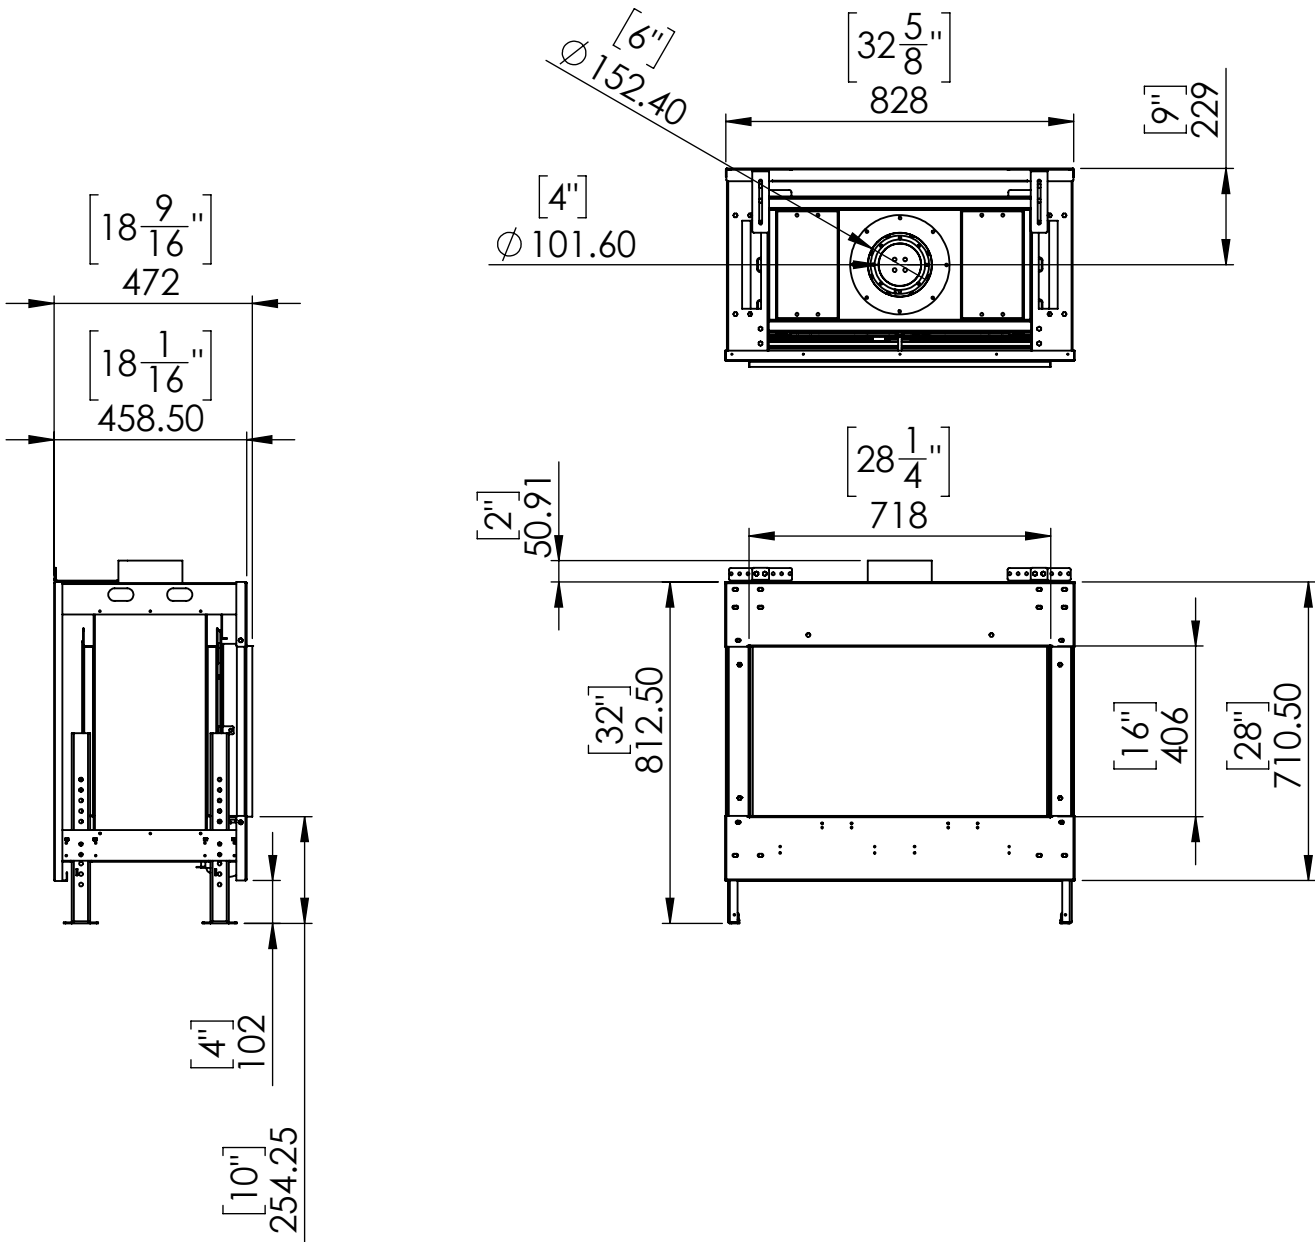

# Flare Front 30

Telescopic Leg Range  
From bottom of glass: 10"-19"