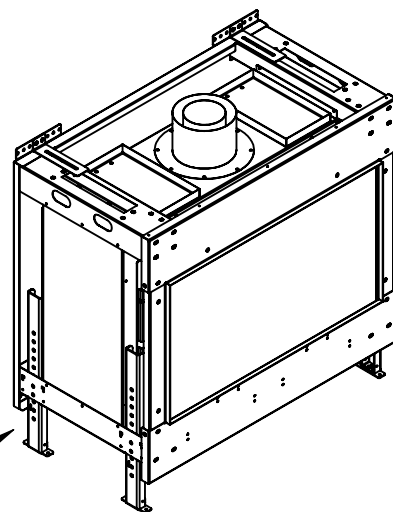

# Flare Front 30

Telescopic Leg Range  
From bottom of glass: 10"-19"