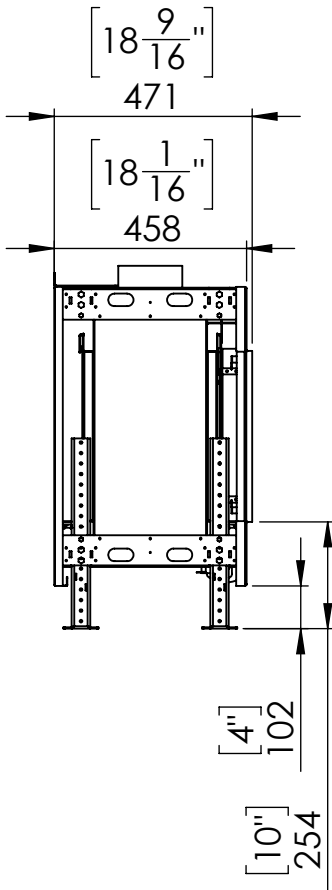

Flare Front 45

Telescopic Leg Range
From bottom of glass: 10"-19"