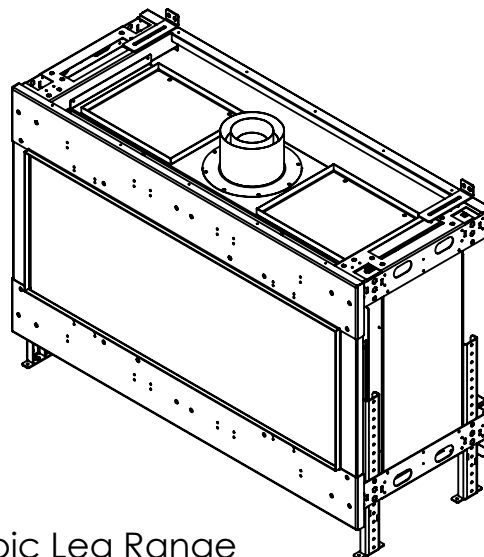

Flare Front 45

Telescopic Leg Range
From bottom of glass: 10"-19"