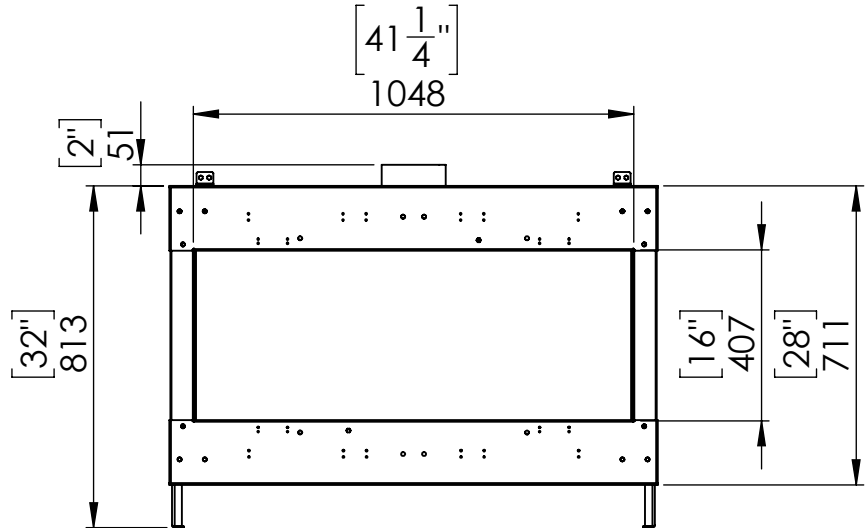

Flare Front 45

Telescopic Leg Range
From bottom of glass: 10"-19"