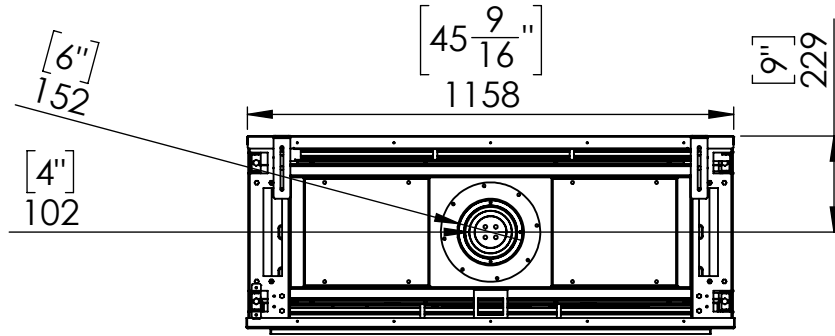

Flare Front 45

Telescopic Leg Range
From bottom of glass: 10"-19"