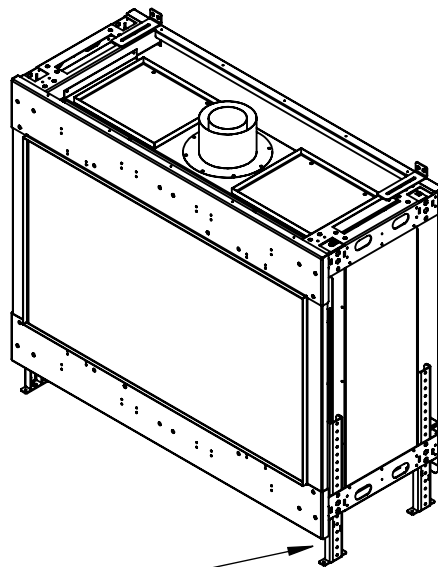

# Flare Front 45H

Telescopic Leg Range  
From bottom of glass: 10"-19"