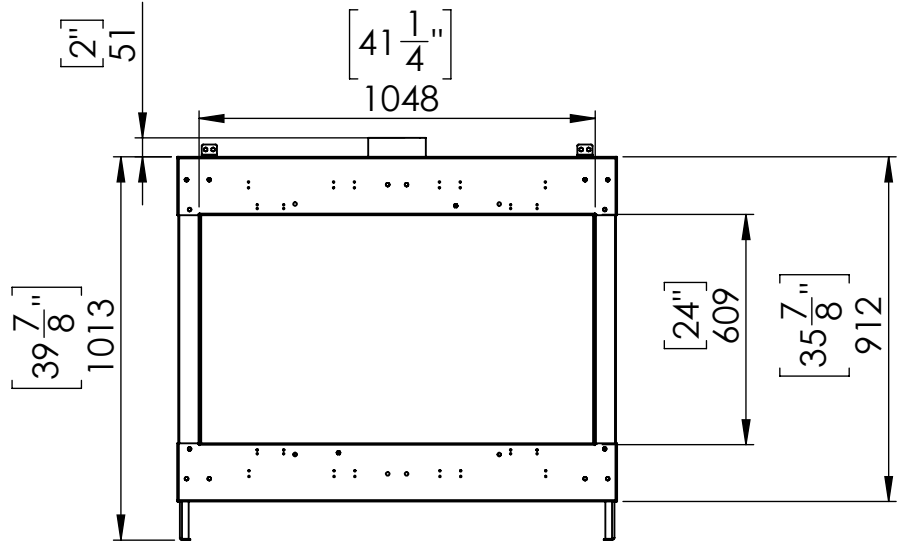

# Flare Front 45H

Telescopic Leg Range  
From bottom of glass: 10"-19"