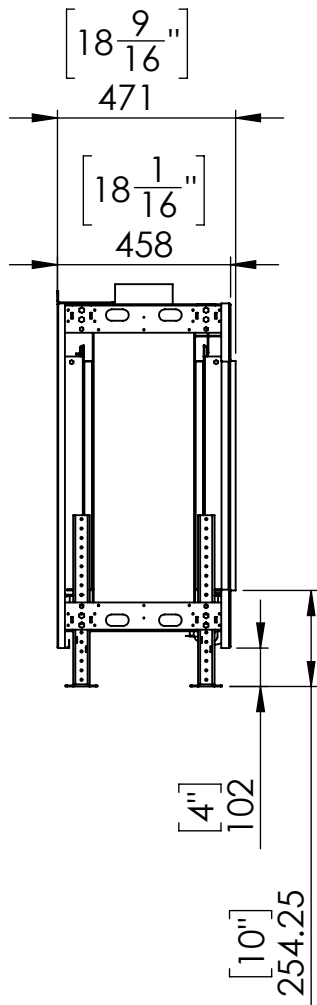

# Flare Front 45H

Telescopic Leg Range  
From bottom of glass: 10"-19"