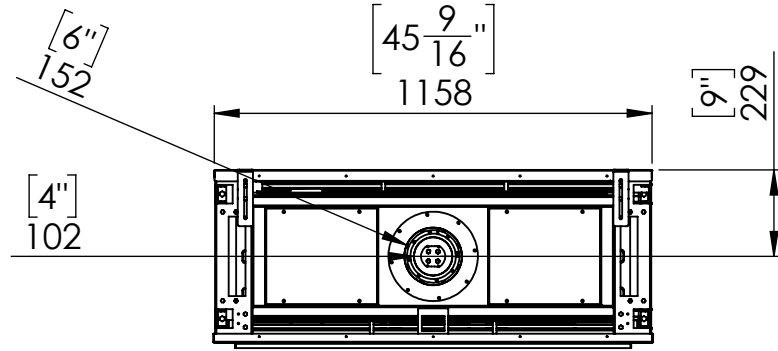

# Flare Front 45H

Telescopic Leg Range  
From bottom of glass: 10"-19"