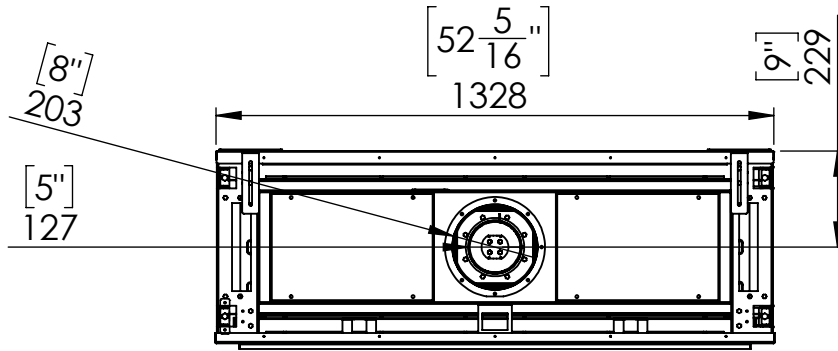

# Flare Front 50

Telescopic Leg Range  
From bottom of glass: 10"-19"