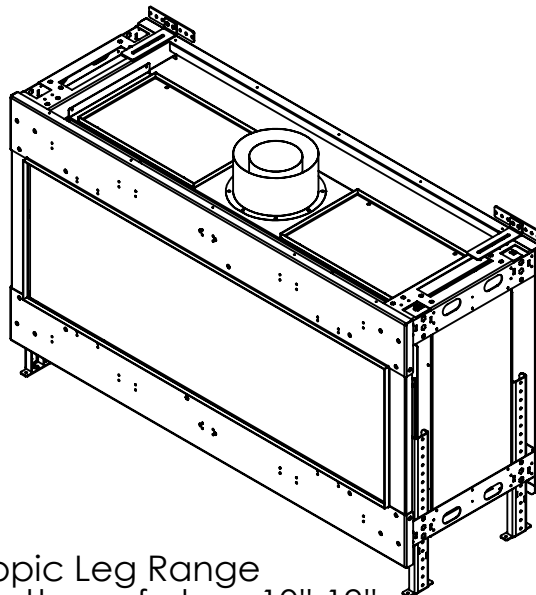

# Flare Front 50

Telescopic Leg Range  
From bottom of glass: 10"-19"