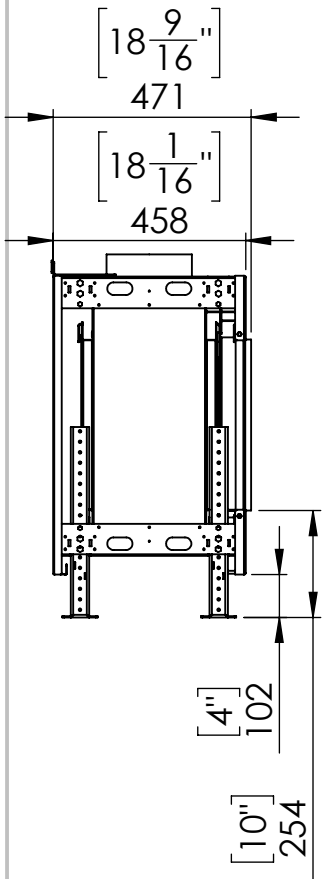

# Flare Front 50

Telescopic Leg Range  
From bottom of glass: 10"-19"