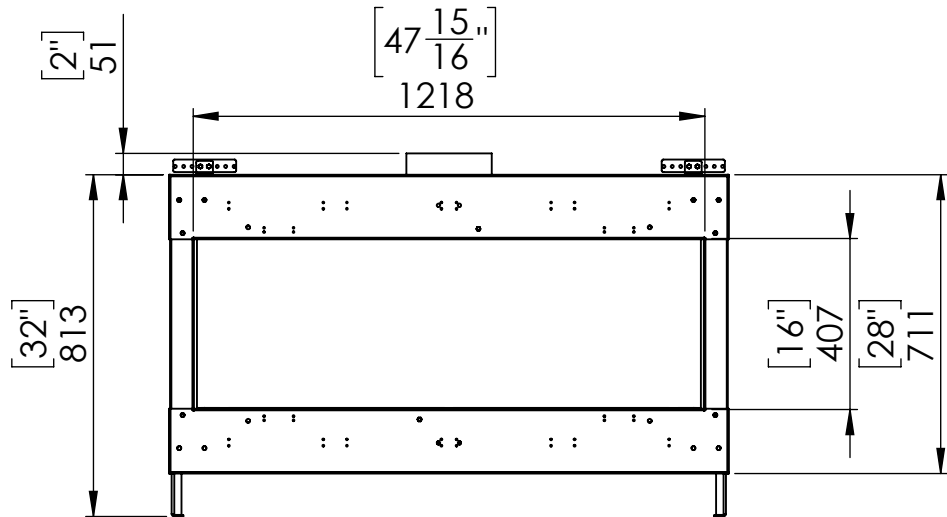

# Flare Front 50

Telescopic Leg Range  
From bottom of glass: 10"-19"