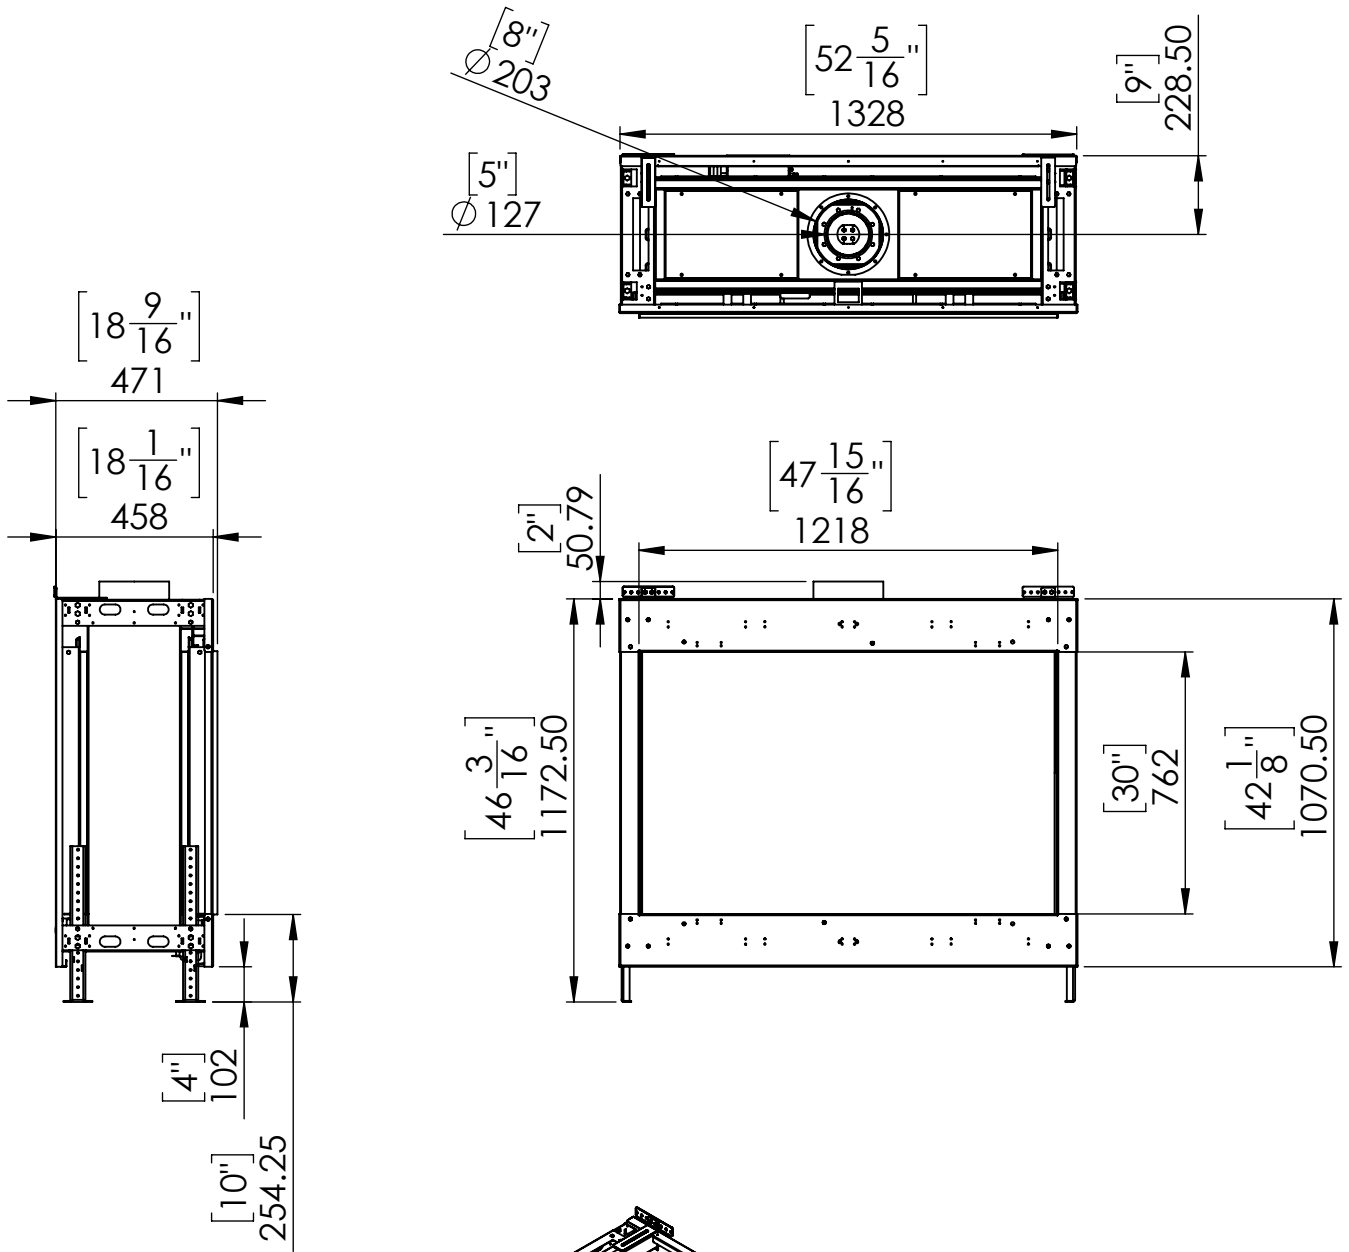

FLARE Front 50 EH

Telescopic Leg Range
From bottom of glass: 10"-19"