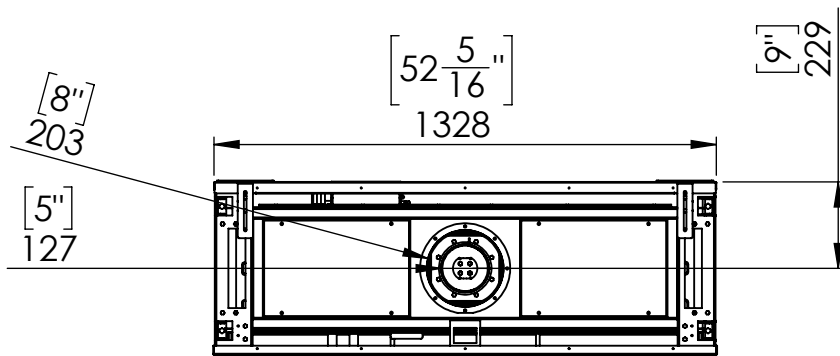

Flare Front 50H

Telescopic Leg Range
From bottom of glass: 10"-19"