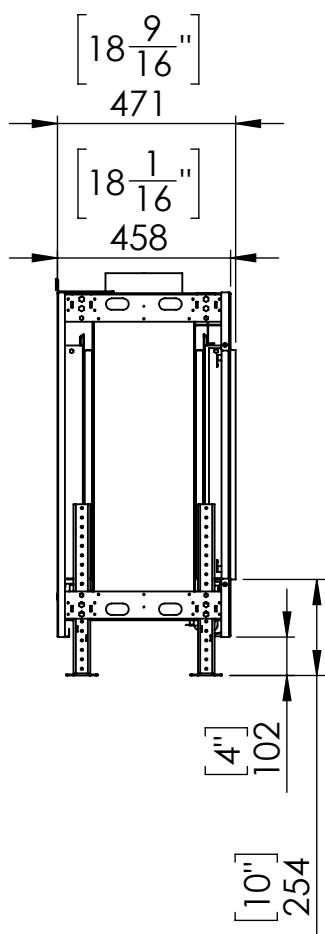

Flare Front 50H

Telescopic Leg Range
From bottom of glass: 10"-19"