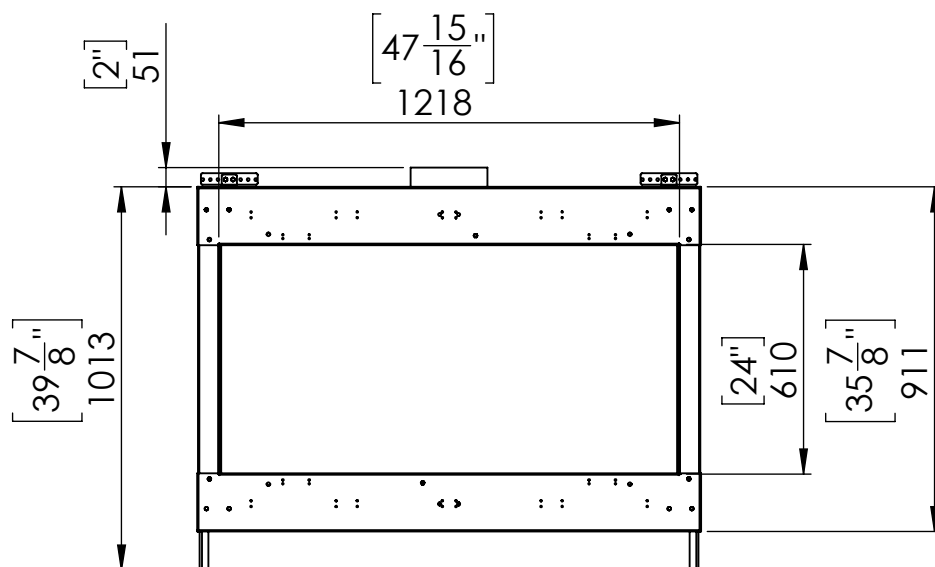

Flare Front 50H

Telescopic Leg Range
From bottom of glass: 10"-19"