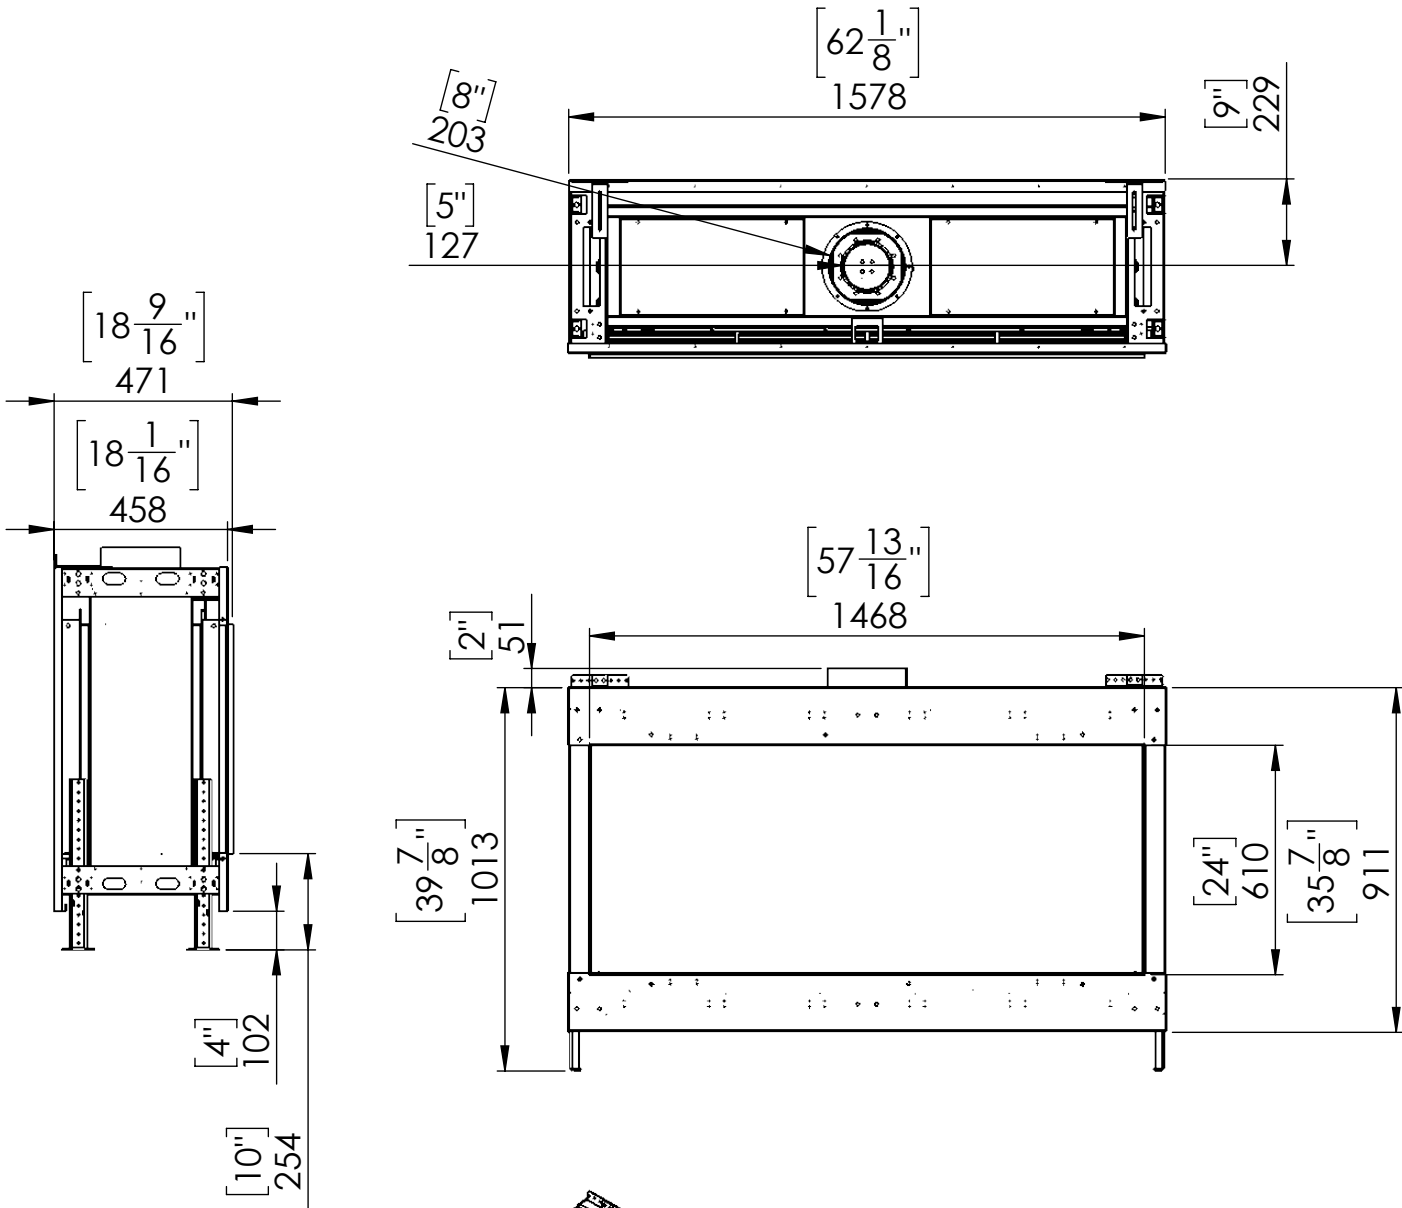

Flare Front 60H

Telescopic Leg Range
From bottom of glass: 10"-19"