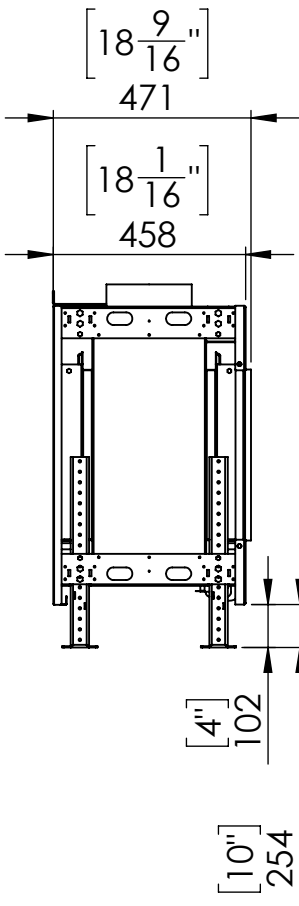

Flare Front 70

Telescopic Leg Range
From bottom of glass: 10"-19"