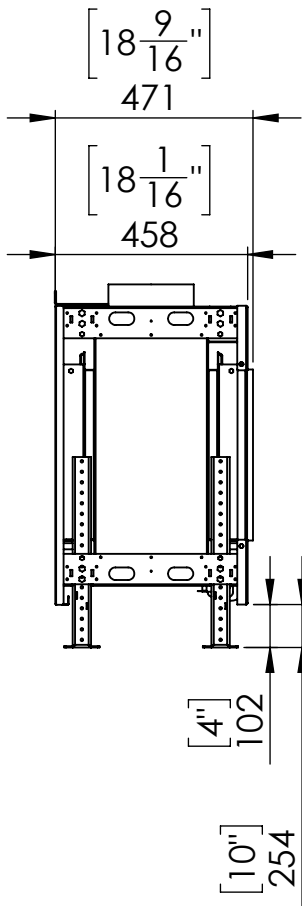

# Flare Front 70

Telescopic Leg Range  
From bottom of glass: 10"-19"