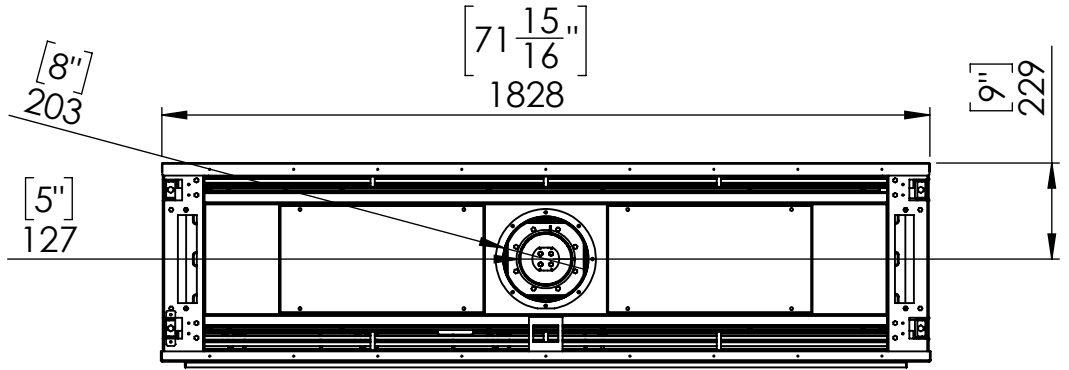

Flare Front 70

Telescopic Leg Range
From bottom of glass: 10"-19"