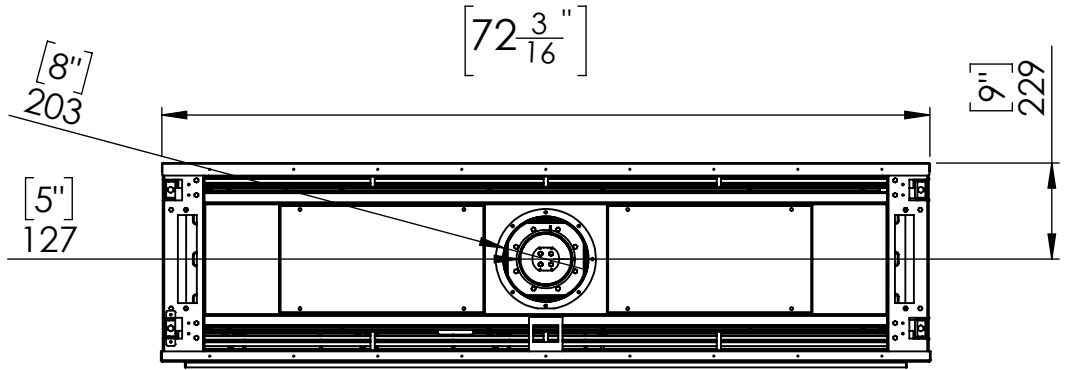

# Flare Front 70

Telescopic Leg Range  
From bottom of glass: 10"-19"