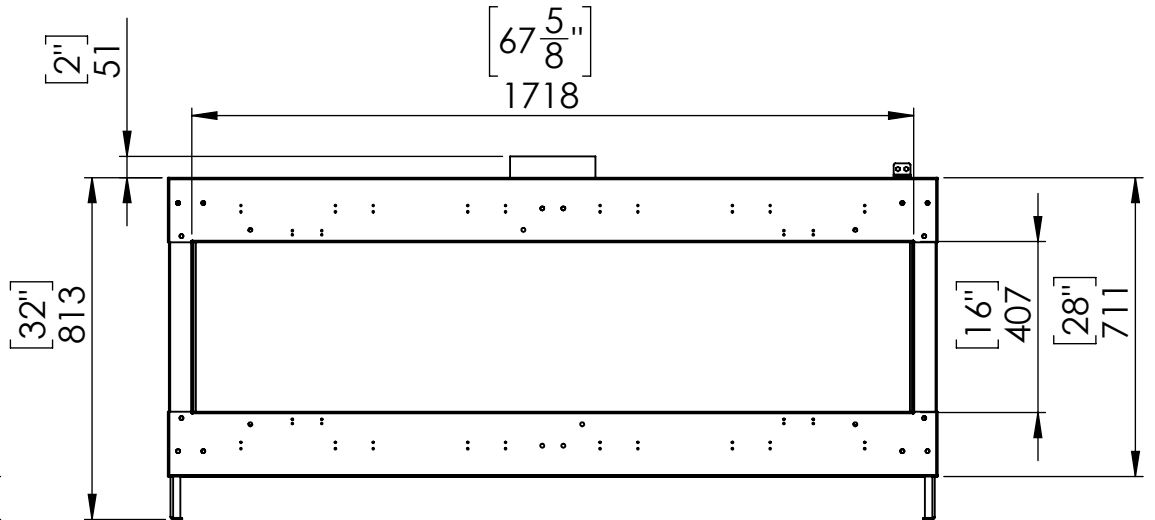

Flare Front 70

Telescopic Leg Range
From bottom of glass: 10"-19"