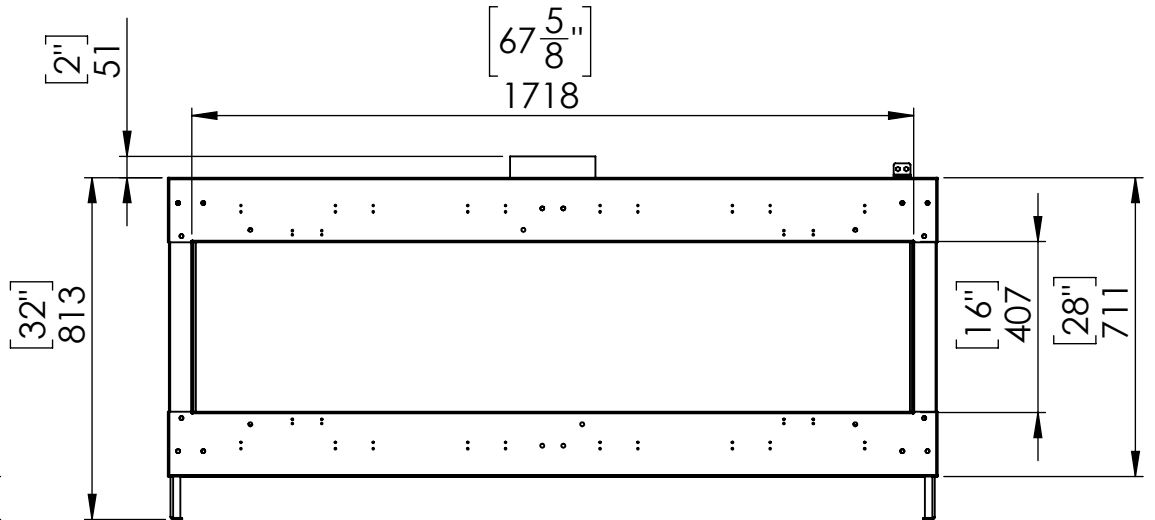

# Flare Front 70

Telescopic Leg Range  
From bottom of glass: 10"-19"