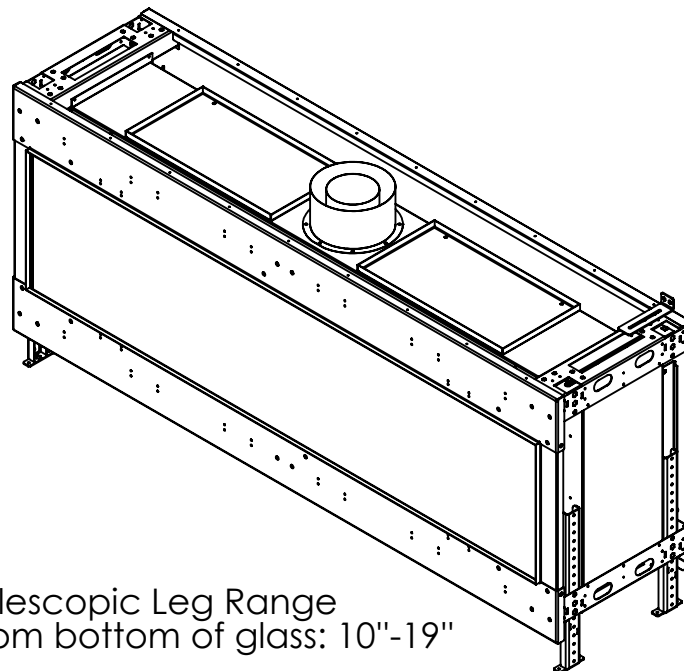

Flare Front 70

Telescopic Leg Range
From bottom of glass: 10"-19"