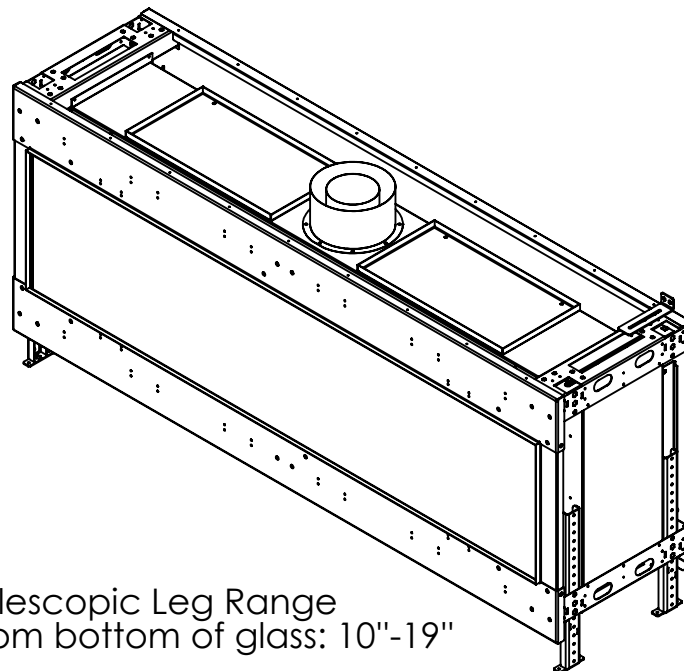

# Flare Front 70

Telescopic Leg Range  
From bottom of glass: 10"-19"