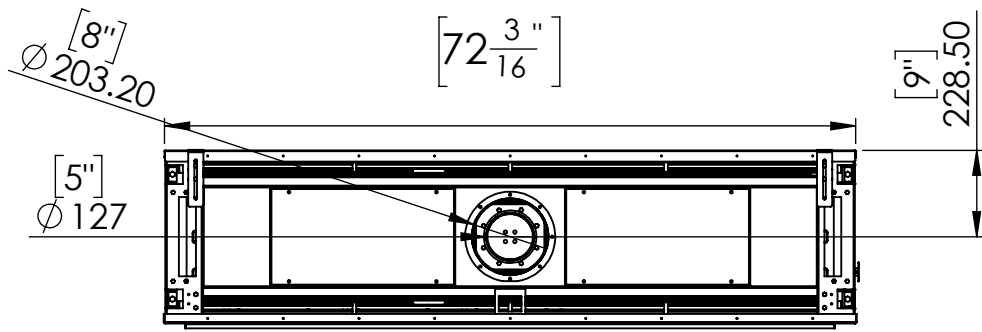

FLARE Front 70 EH

Telescopic legs ranges (from bottom of glass): 10"-19"