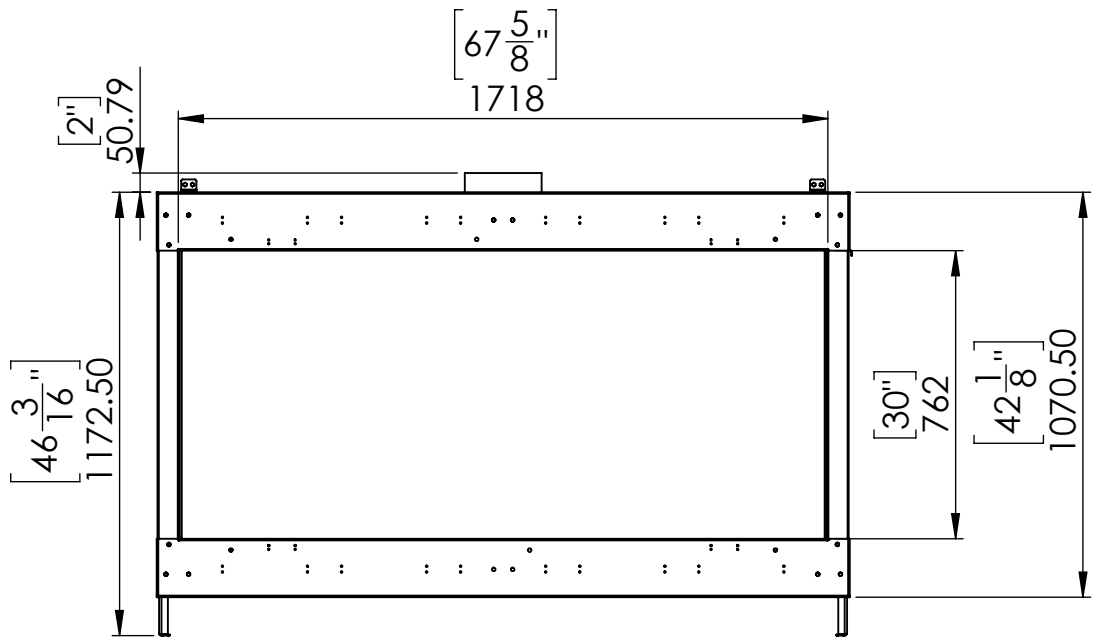

FLARE Front 70 EH

Telescopic legs ranges (from bottom of glass): 10"-19"