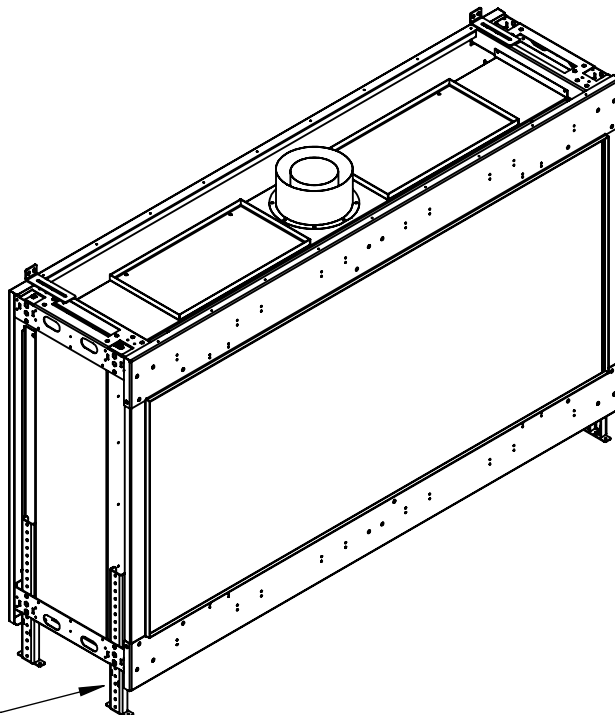

FLARE Front 70 EH

Telescopic legs ranges (from bottom of glass): 10"-19"