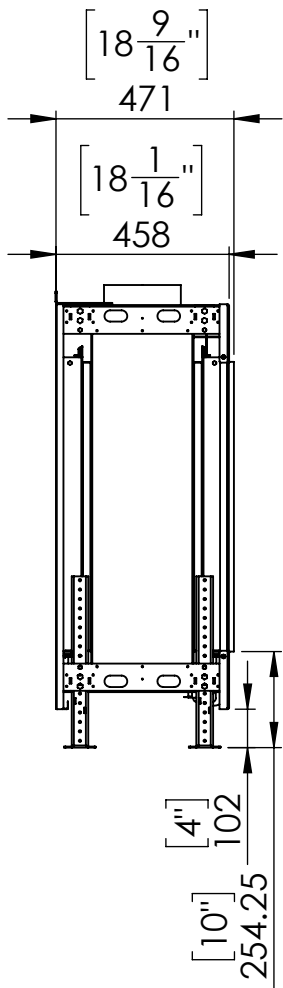

FLARE Front 70 EH

Telescopic legs ranges (from bottom of glass): 10"-19"