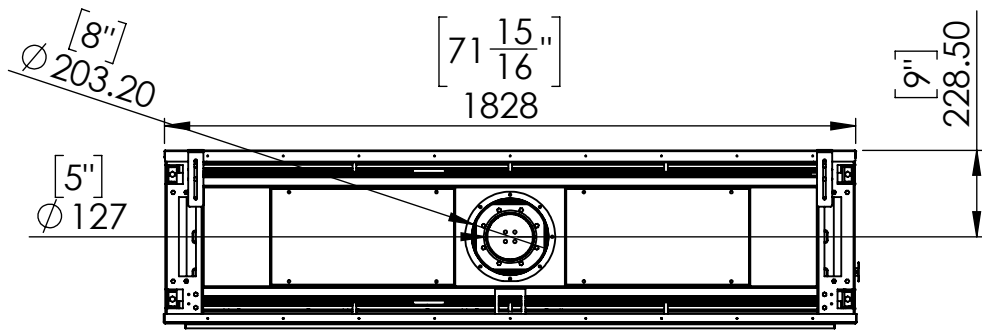

FLARE Front 70 EH

Telescopic legs ranges (from bottom of glass): 10"-19"