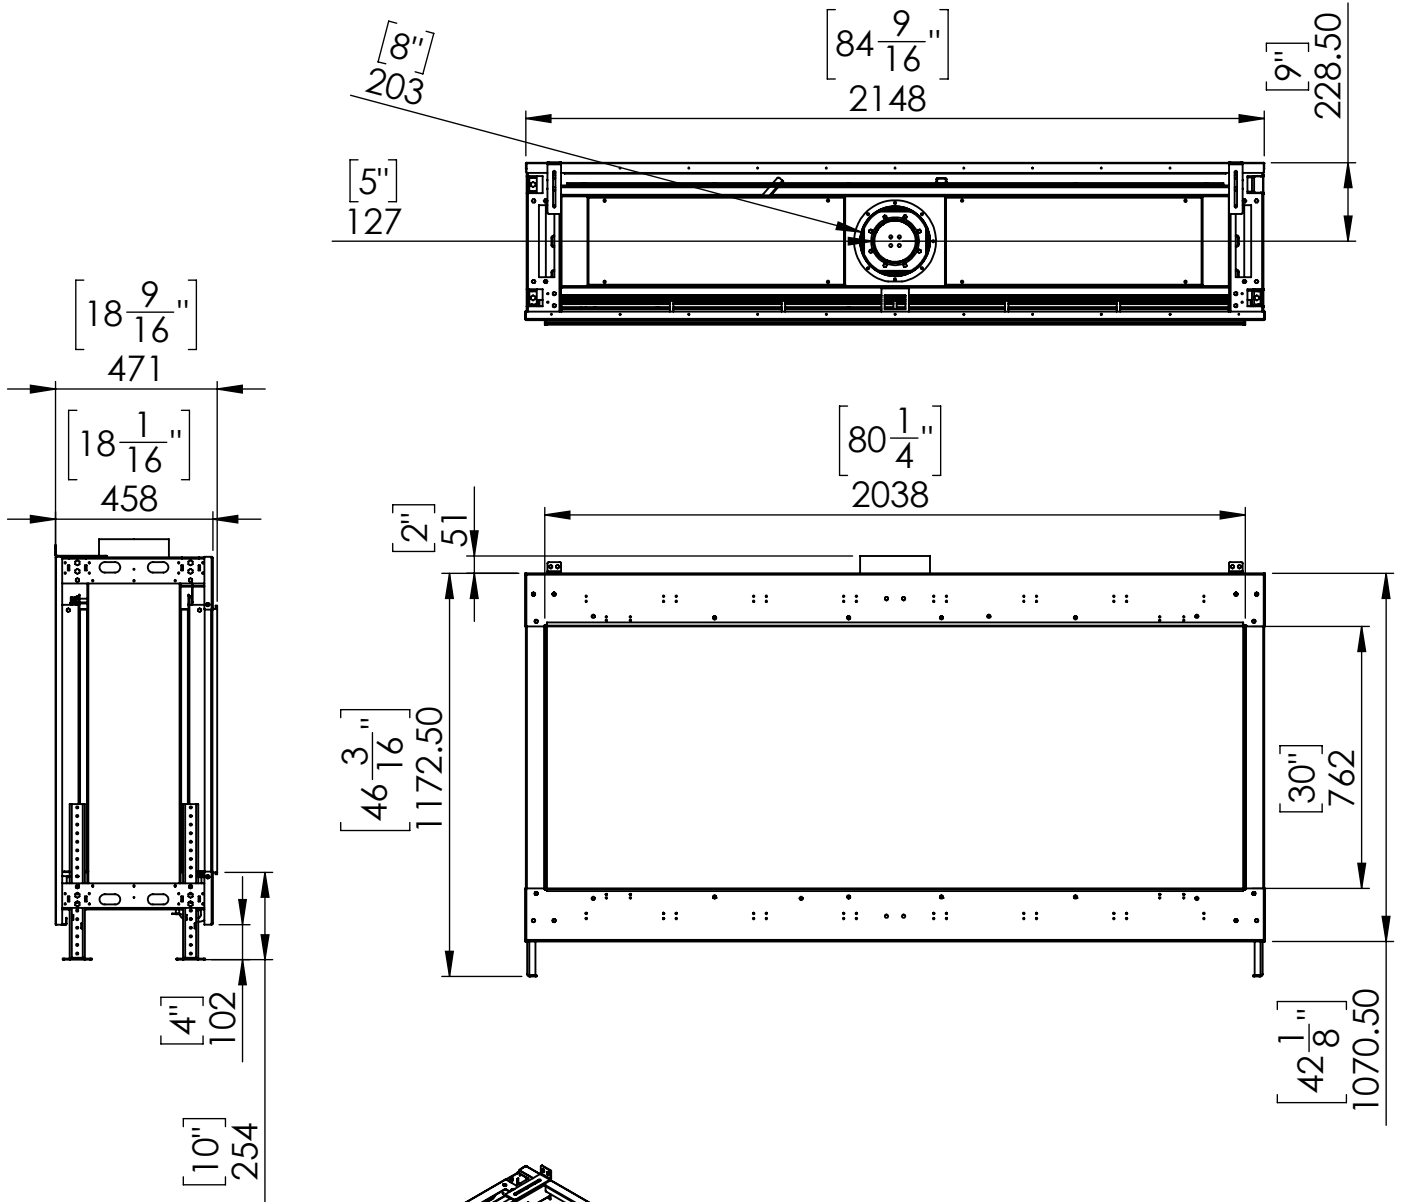

Flare Front 80EH

Telescopic Leg Range
From bottom of glass: 10"-19"