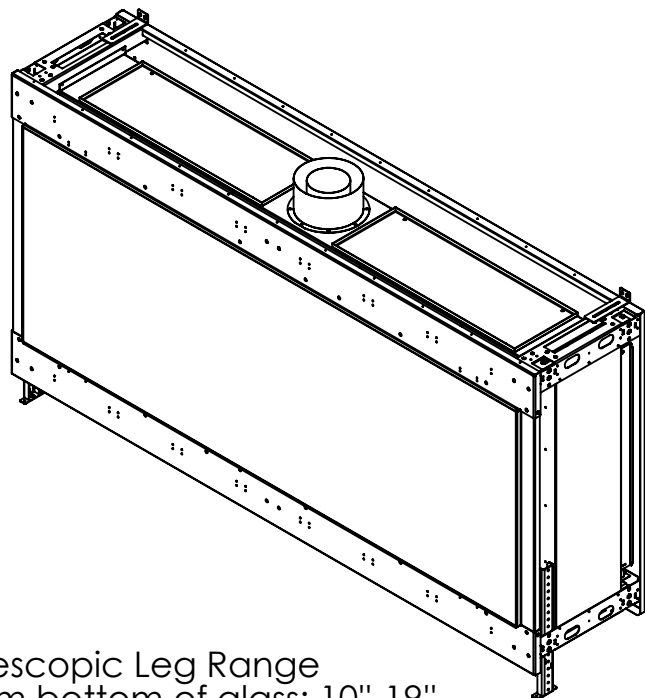

Flare Front 80EH

Telescopic Leg Range
From bottom of glass: 10"-19"