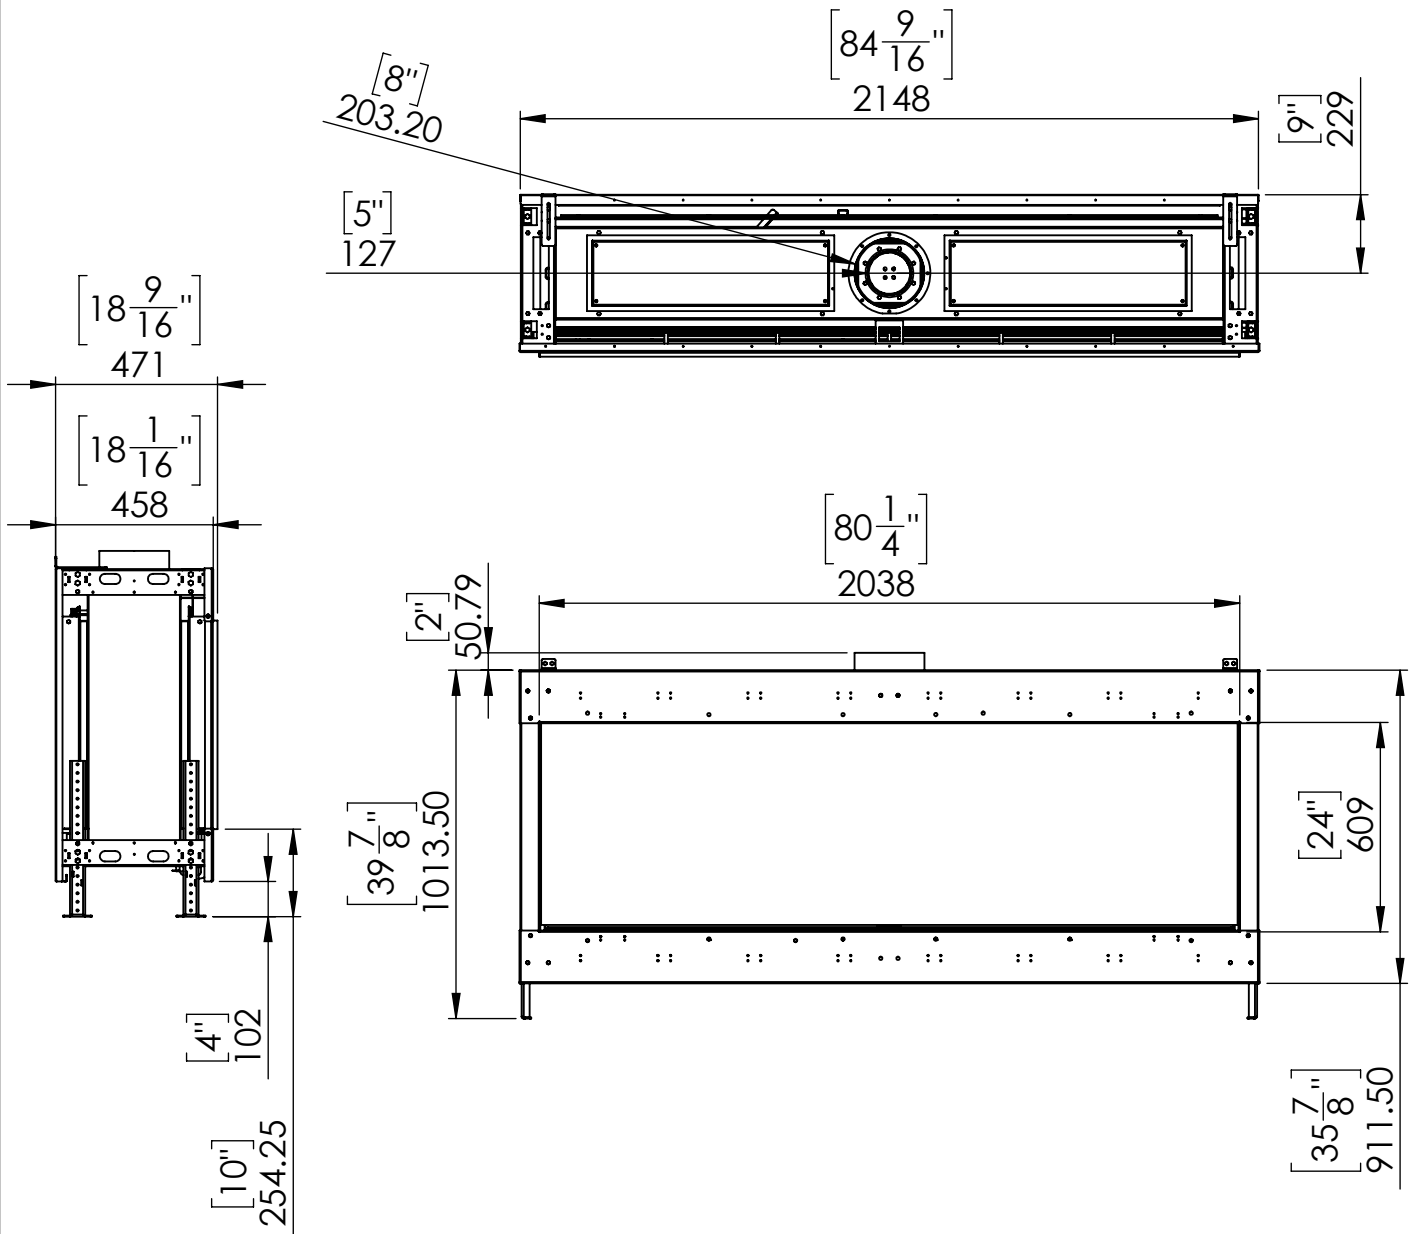

Flare Front 80H

Telescopic Leg Range
From bottom of glass: 10"-19"