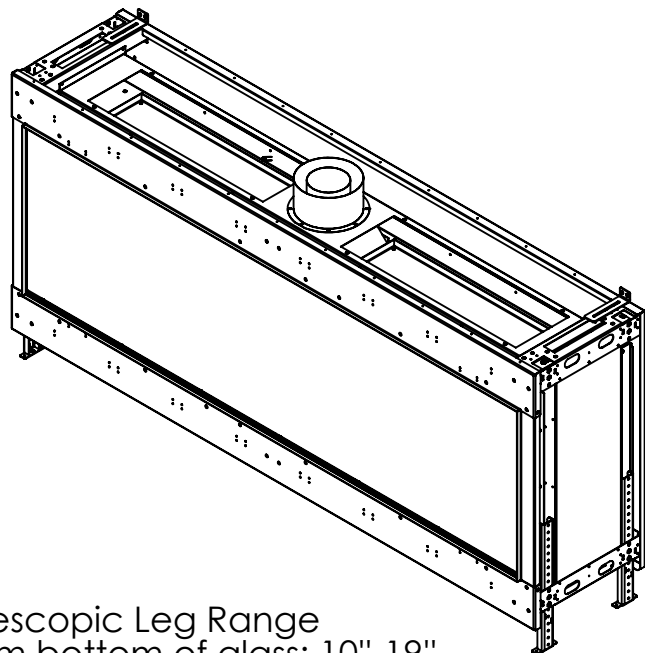

Flare Front 80H

Telescopic Leg Range
From bottom of glass: 10"-19"