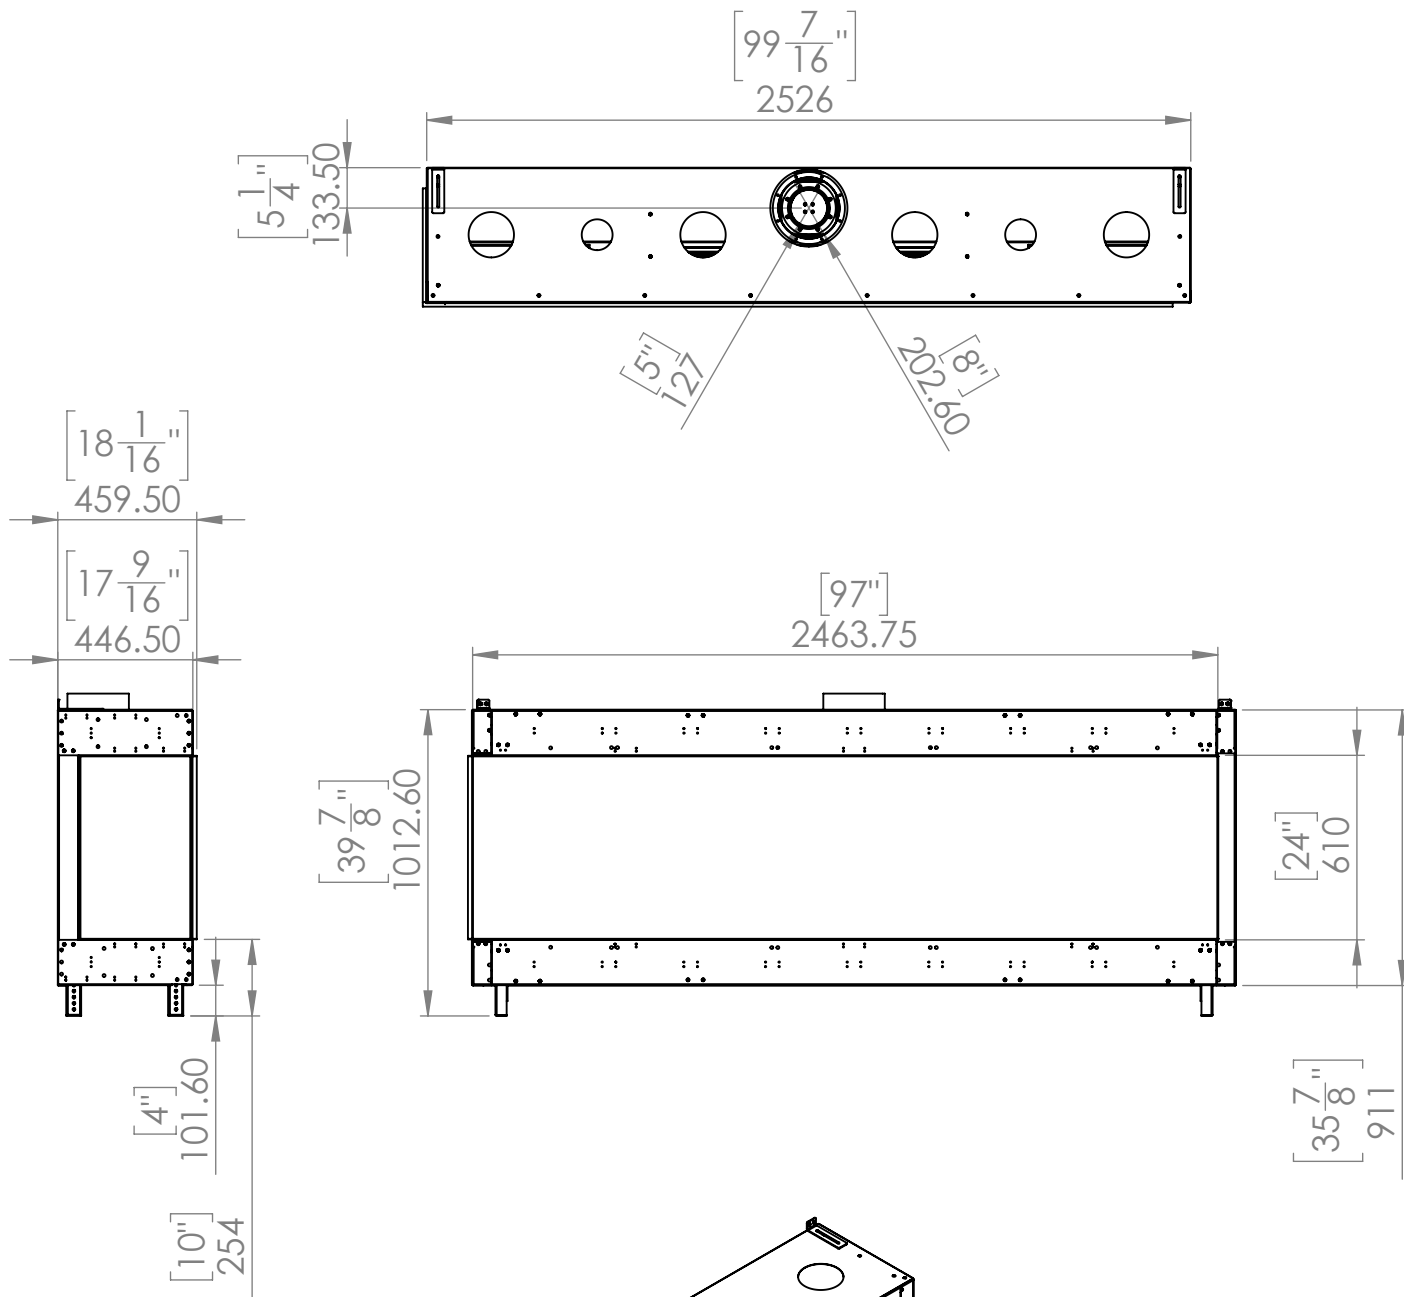

FLARE Left Corner 100H

Telescopic leg ranges
(from bottom of glass): 10"-19"