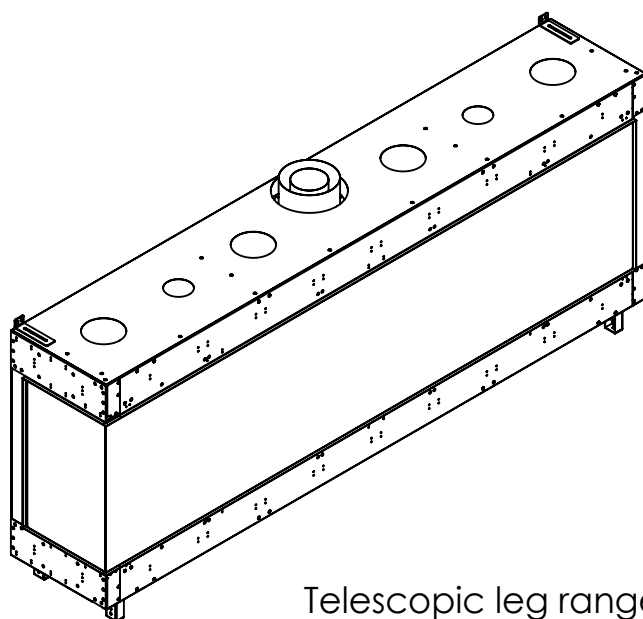

FLARE Left Corner 100H

Telescopic leg ranges
(from bottom of glass): 10"-19"