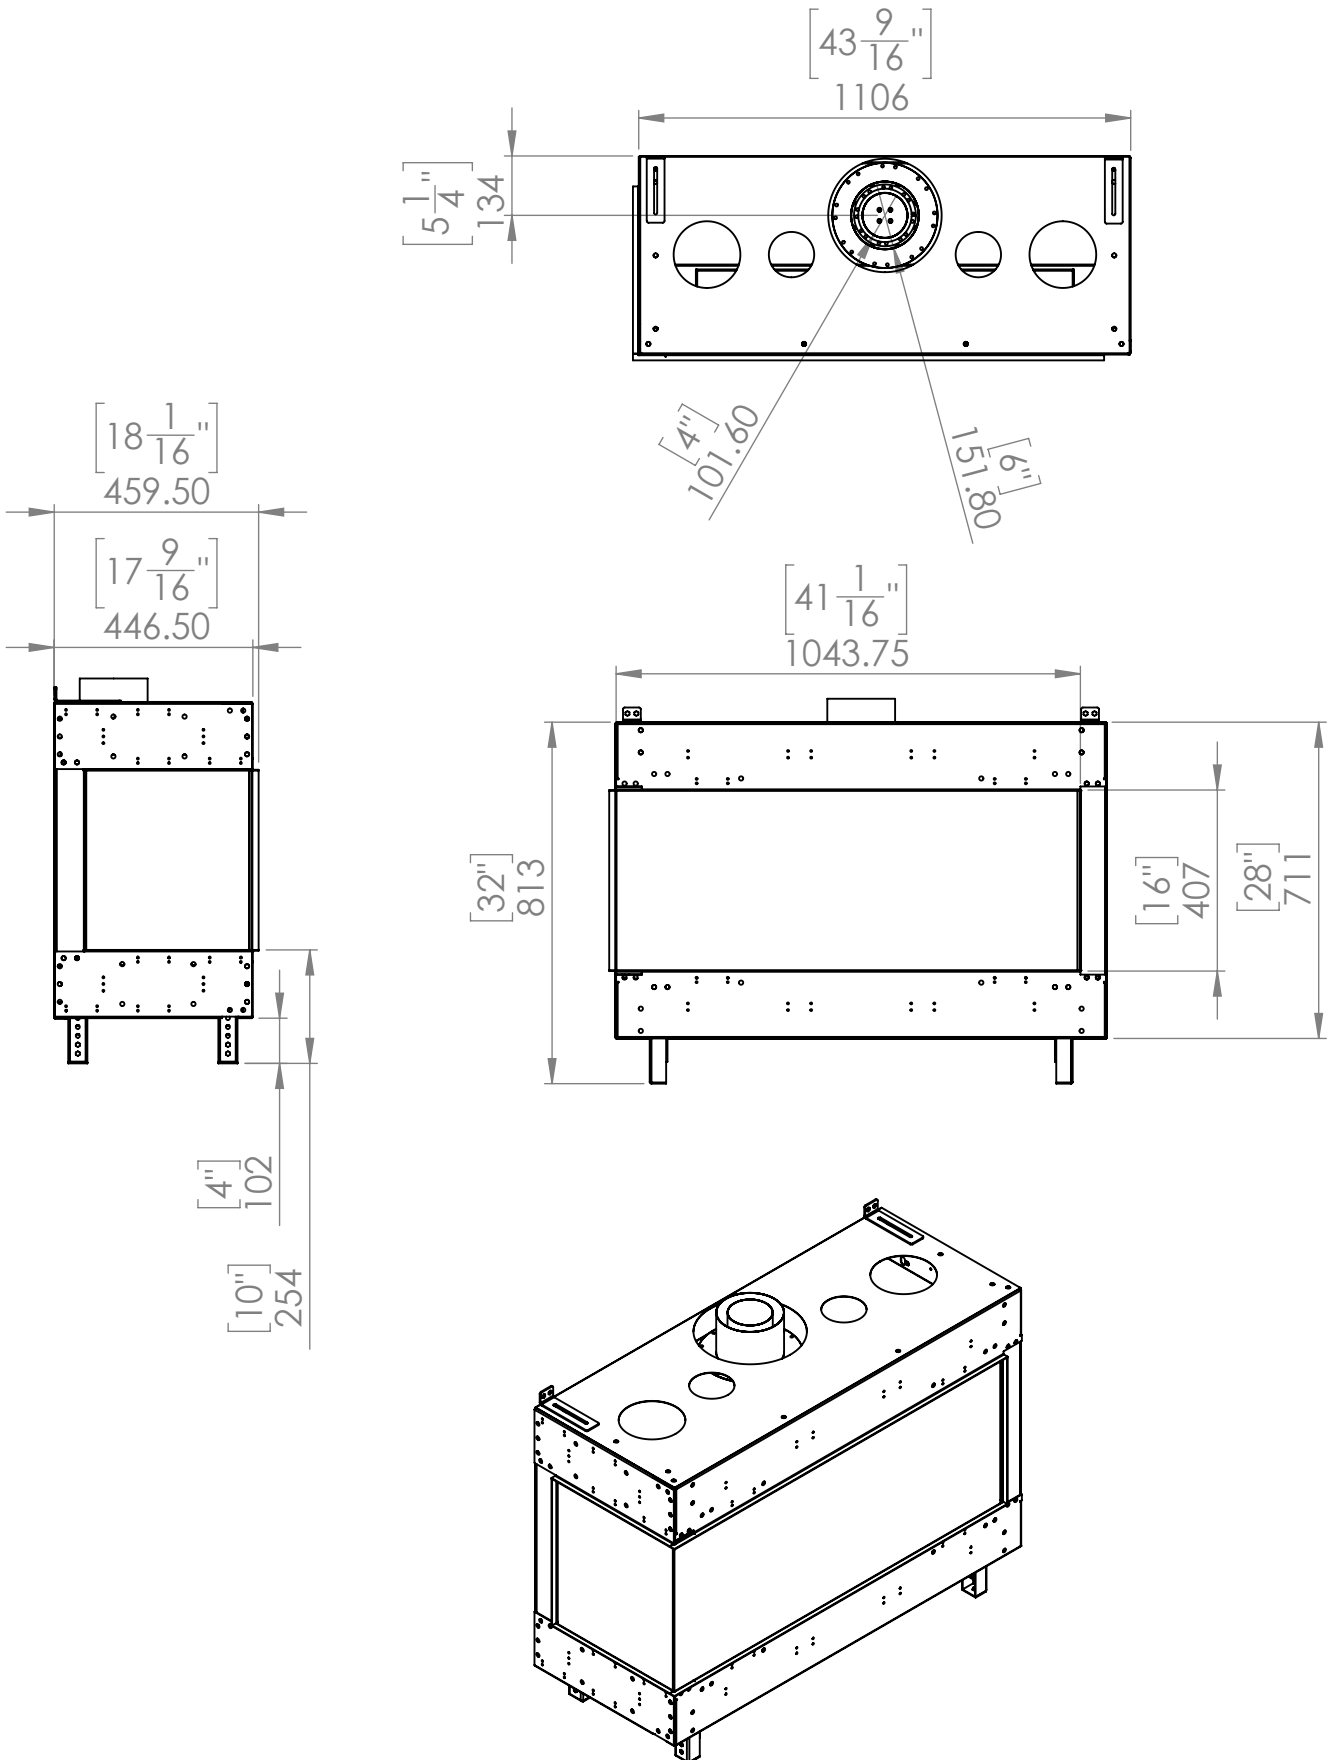

FLARE Left Corner 45

Telescopic leg ranges (from bottom of glass): 10"-19"