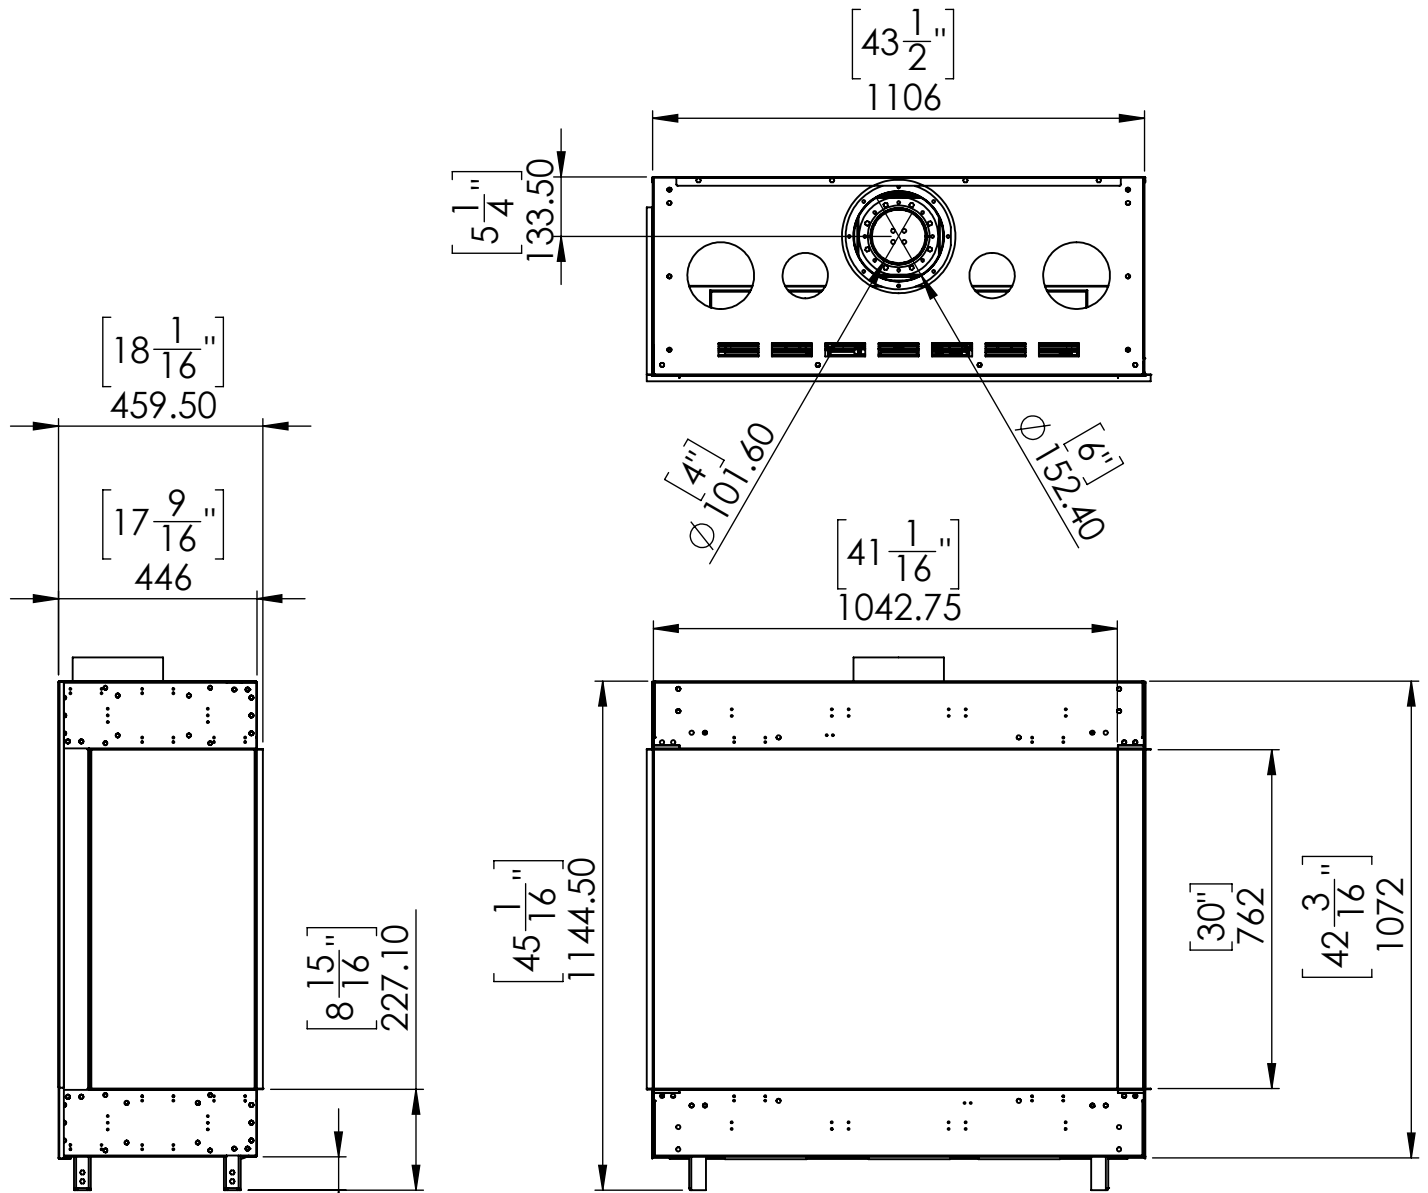

# FLARE Left Corner 45EH

Telescopic leg ranges (from bottom of glass): 10"-19"