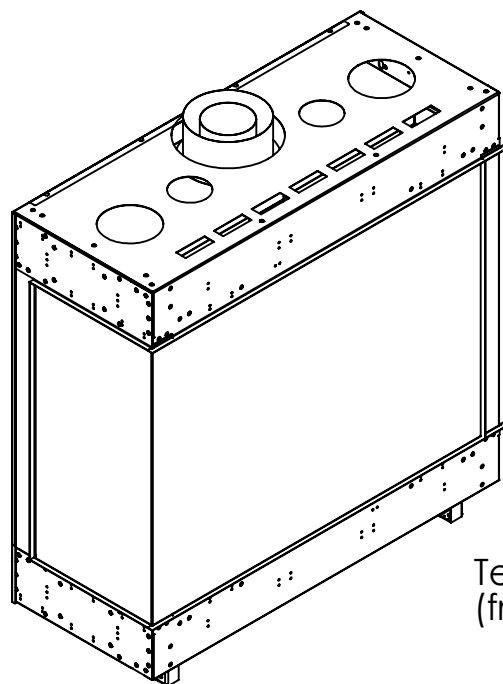

# FLARE Left Corner 45EH

Telescopic leg ranges (from bottom of glass): 10"-19"