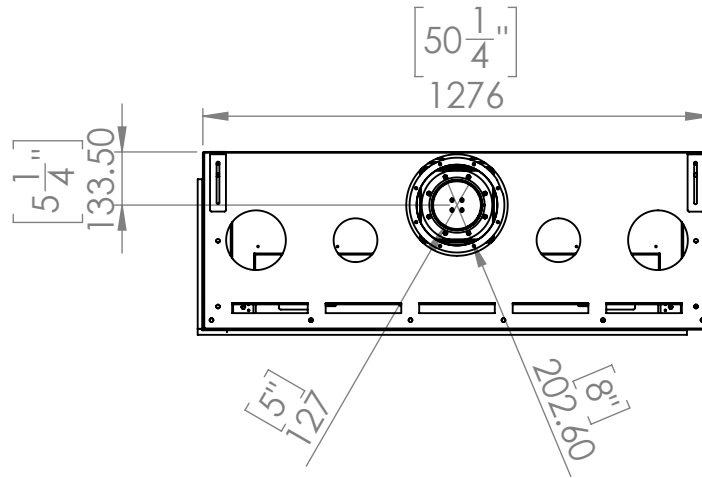

# FLARE Left Corner 50H

Telescopic leg ranges  
(from bottom of glass): 10"-19"