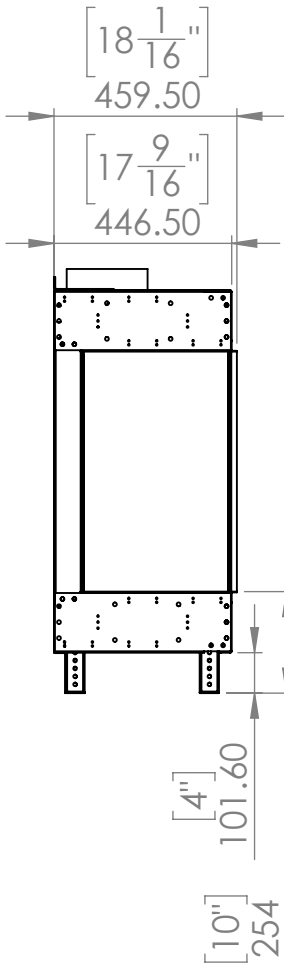

# FLARE Left Corner 50H

Telescopic leg ranges  
(from bottom of glass): 10"-19"