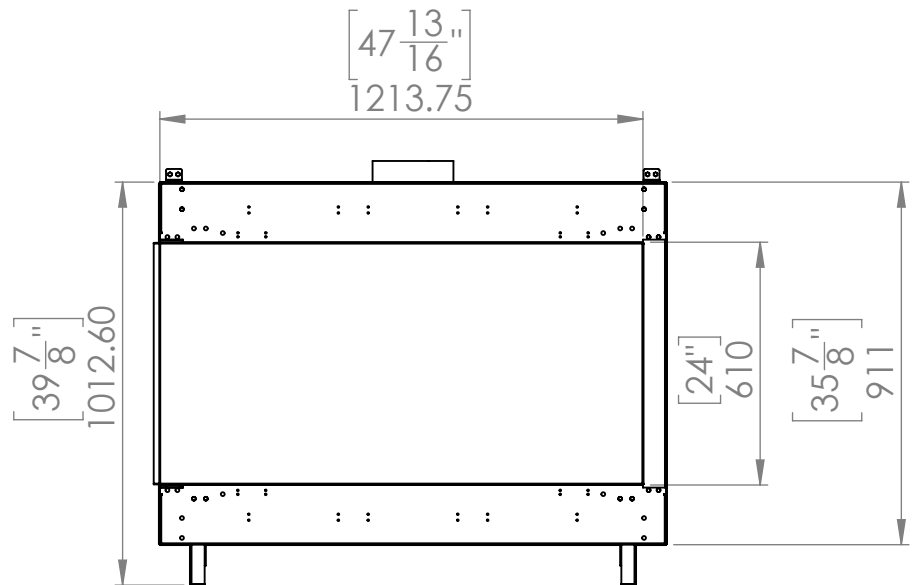

# FLARE Left Corner 50H

Telescopic leg ranges  
(from bottom of glass): 10"-19"