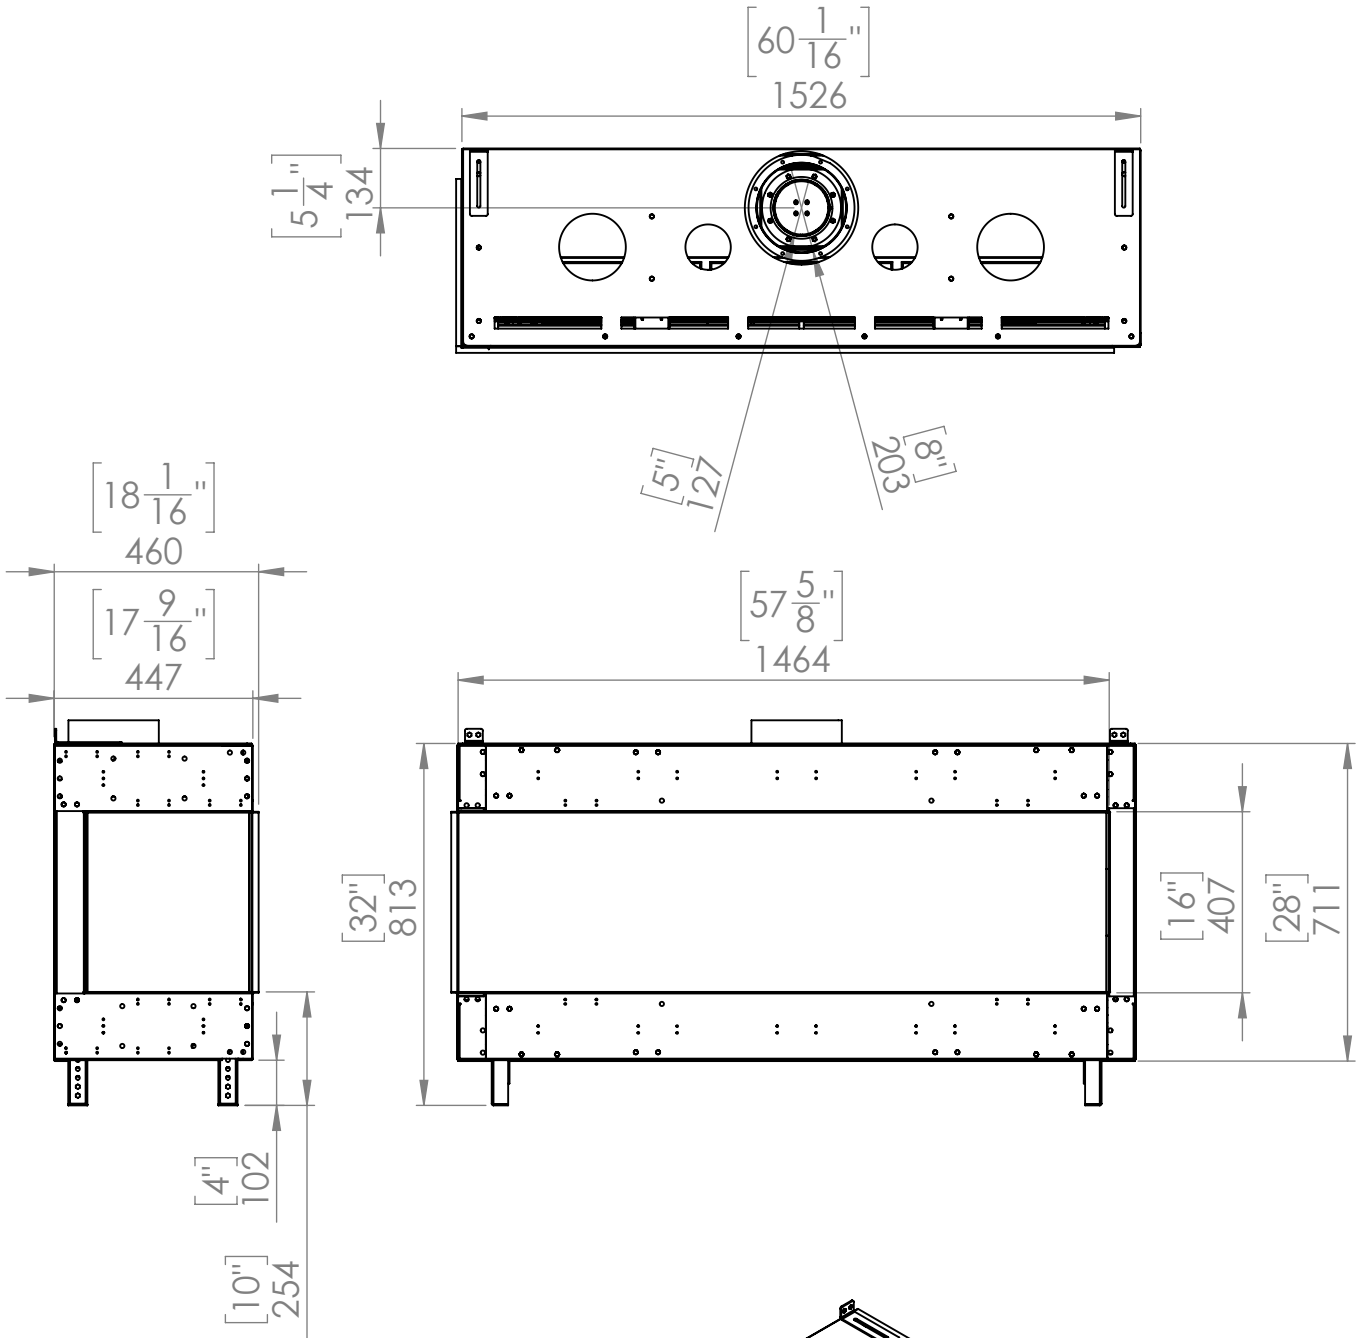

FLARE Left Corner 60

Telescopic leg ranges (from bottom of glass): 10"-19"