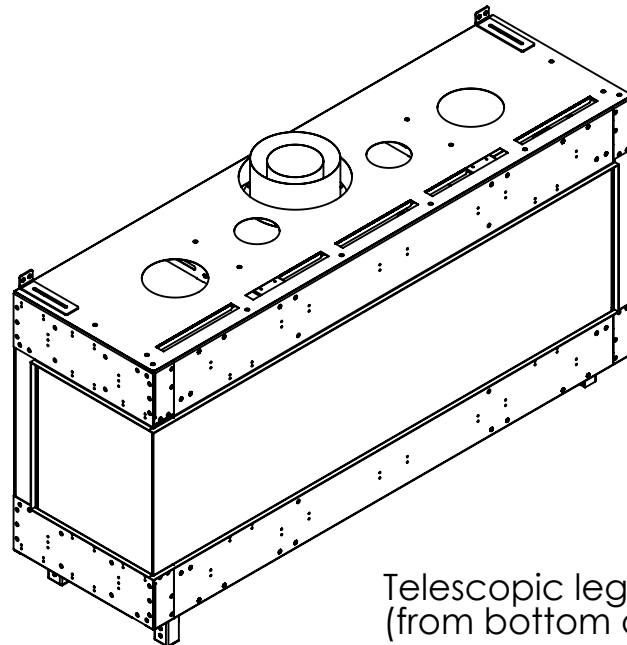

FLARE Left Corner 60

Telescopic leg ranges (from bottom of glass): 10"-19"