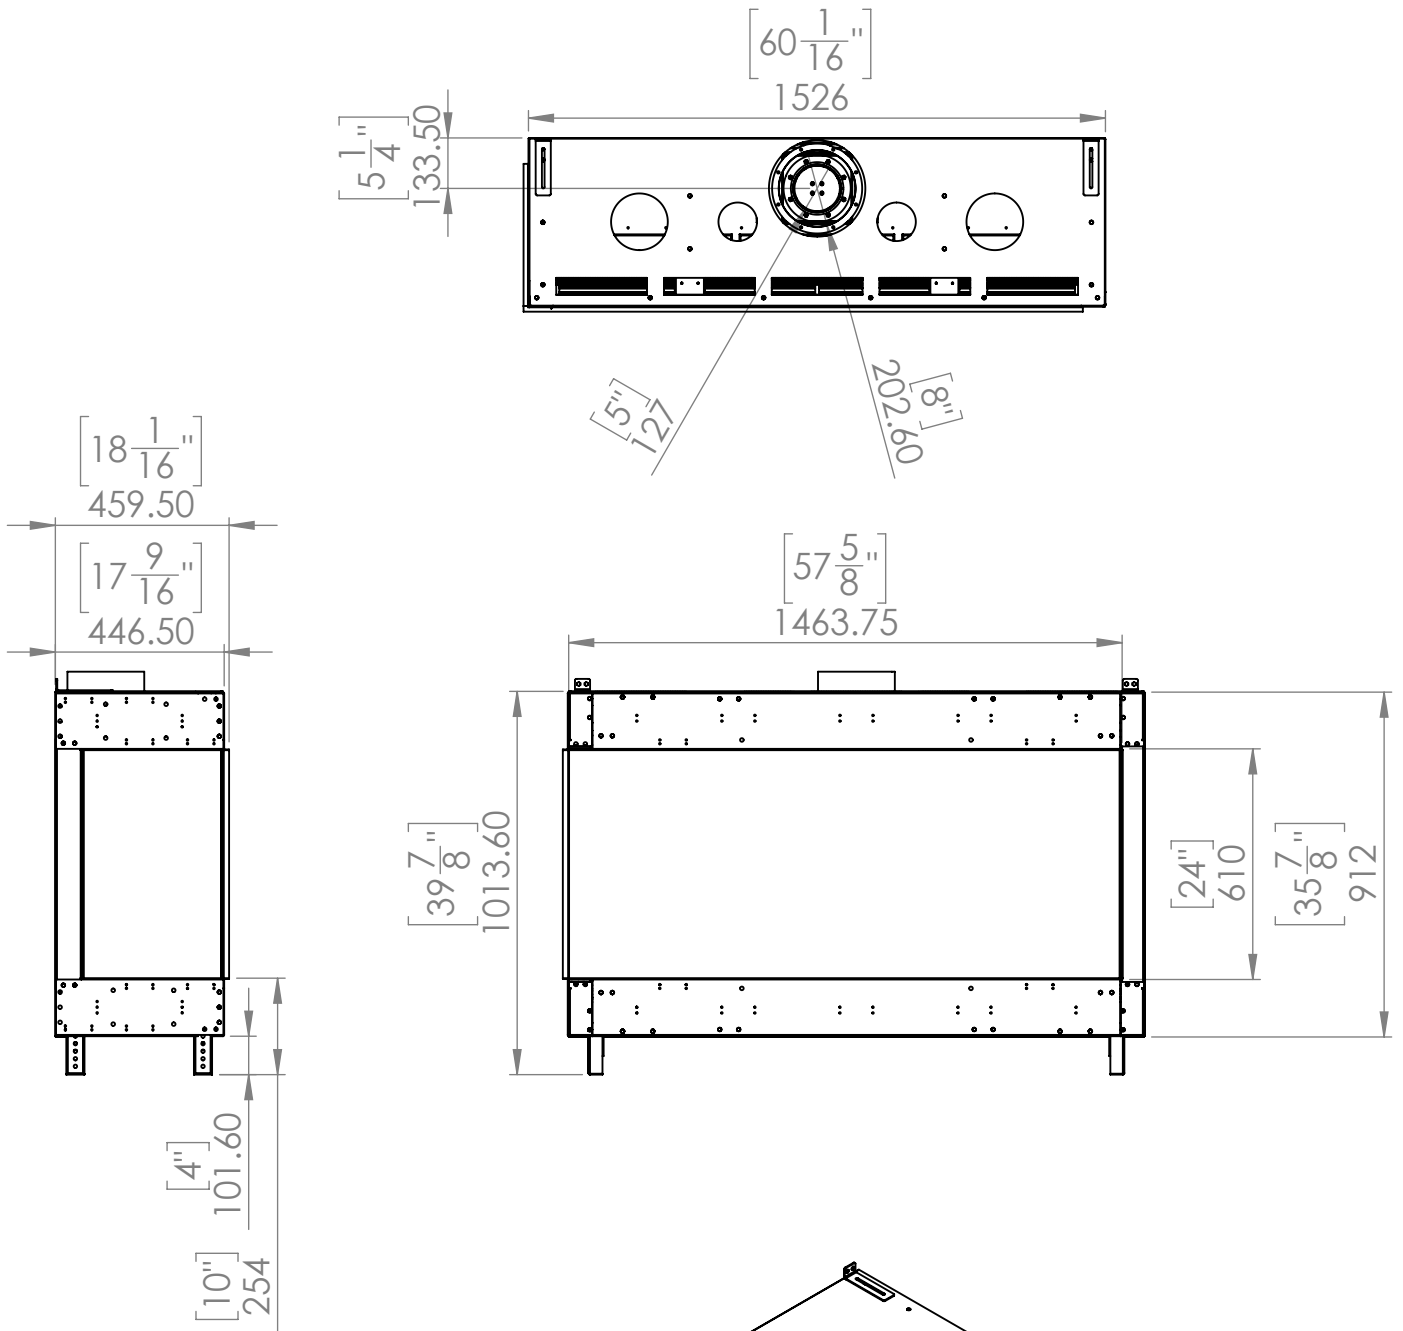

# FLARE Left Corner 60H

Telescopic leg ranges (from bottom of glass): 10"-19"