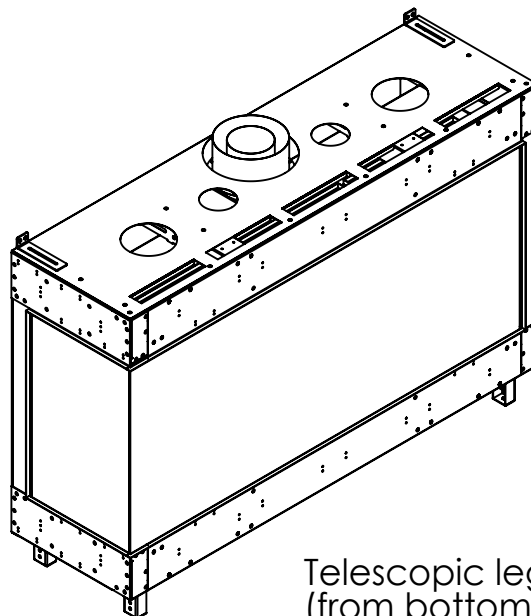

# FLARE Left Corner 60H

Telescopic leg ranges (from bottom of glass): 10"-19"