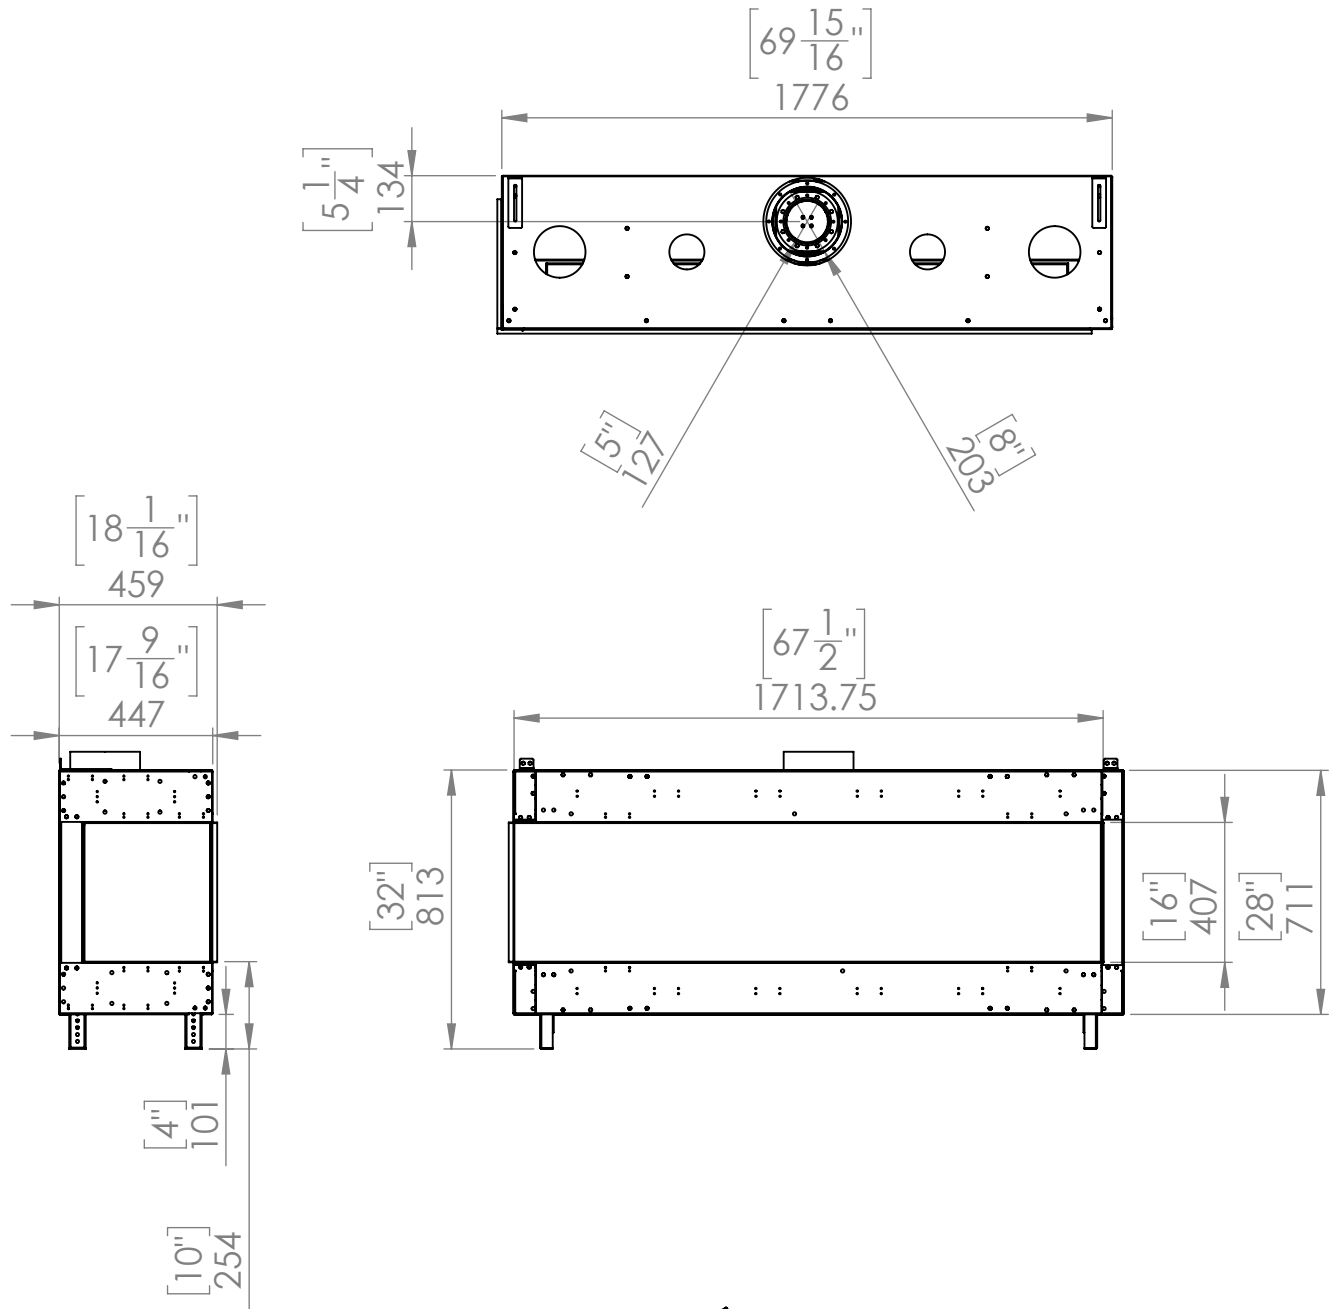

# FLARE Left Corner 70

Telescopic leg ranges (from bottom of glass): 10"-19"