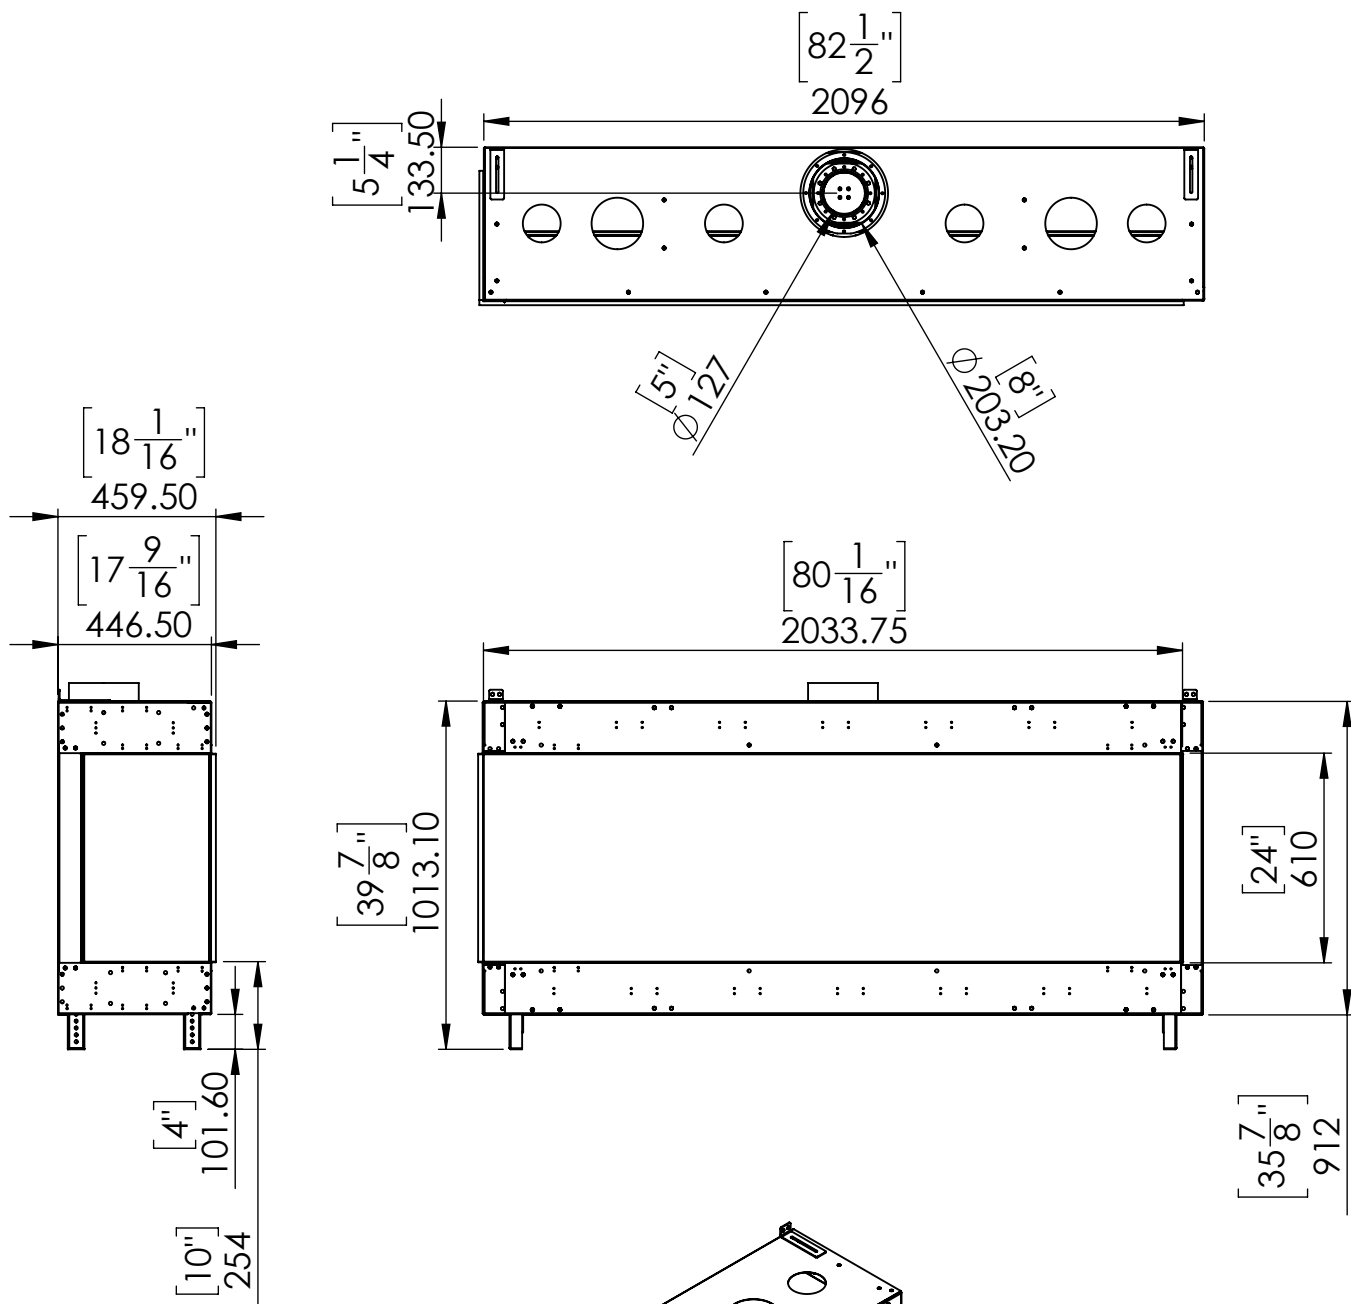

FLARE Left Corner 80H

Telescopic leg ranges (from bottom of glass): 10"-19"