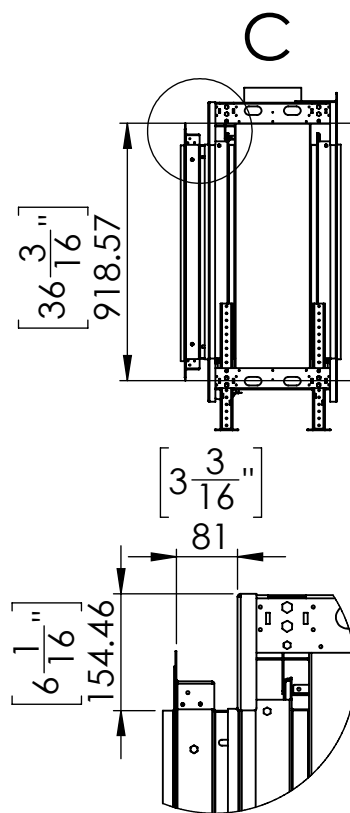

FLARE See Through 100EH Outdoor

DETAIL C
SCALE 1 : 10

Telescopic legs ranges (from bottom of glass): 10"-19"