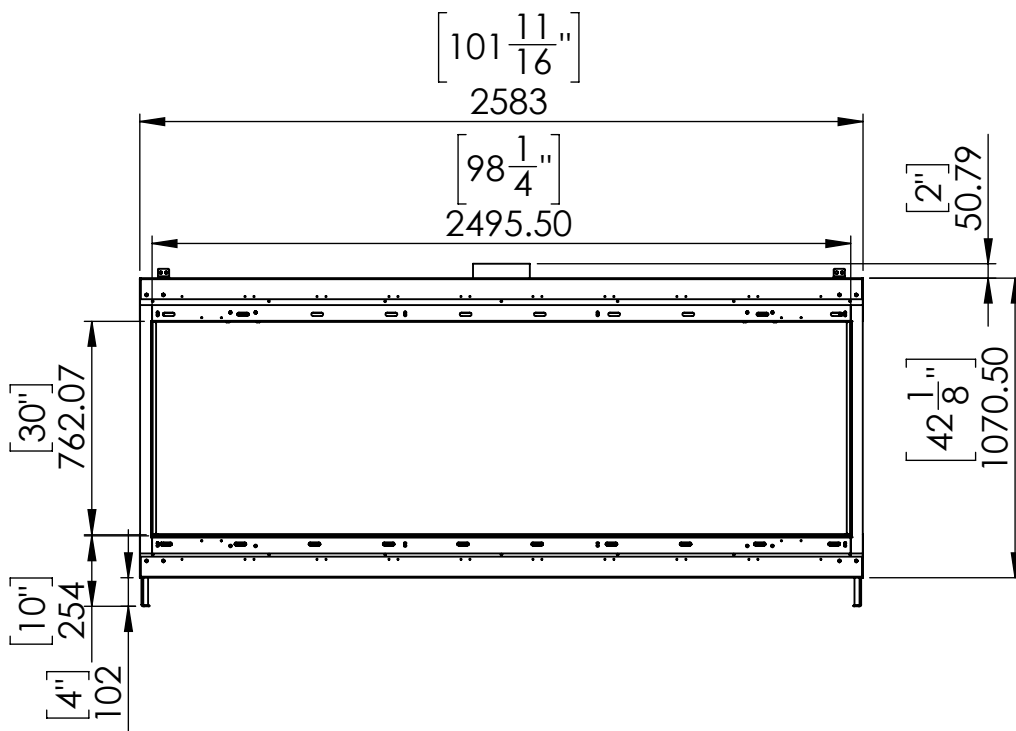

FLARE See Through 100EH Outdoor

DETAIL C
SCALE 1 : 10

Telescopic legs ranges (from bottom of glass): 10"-19"