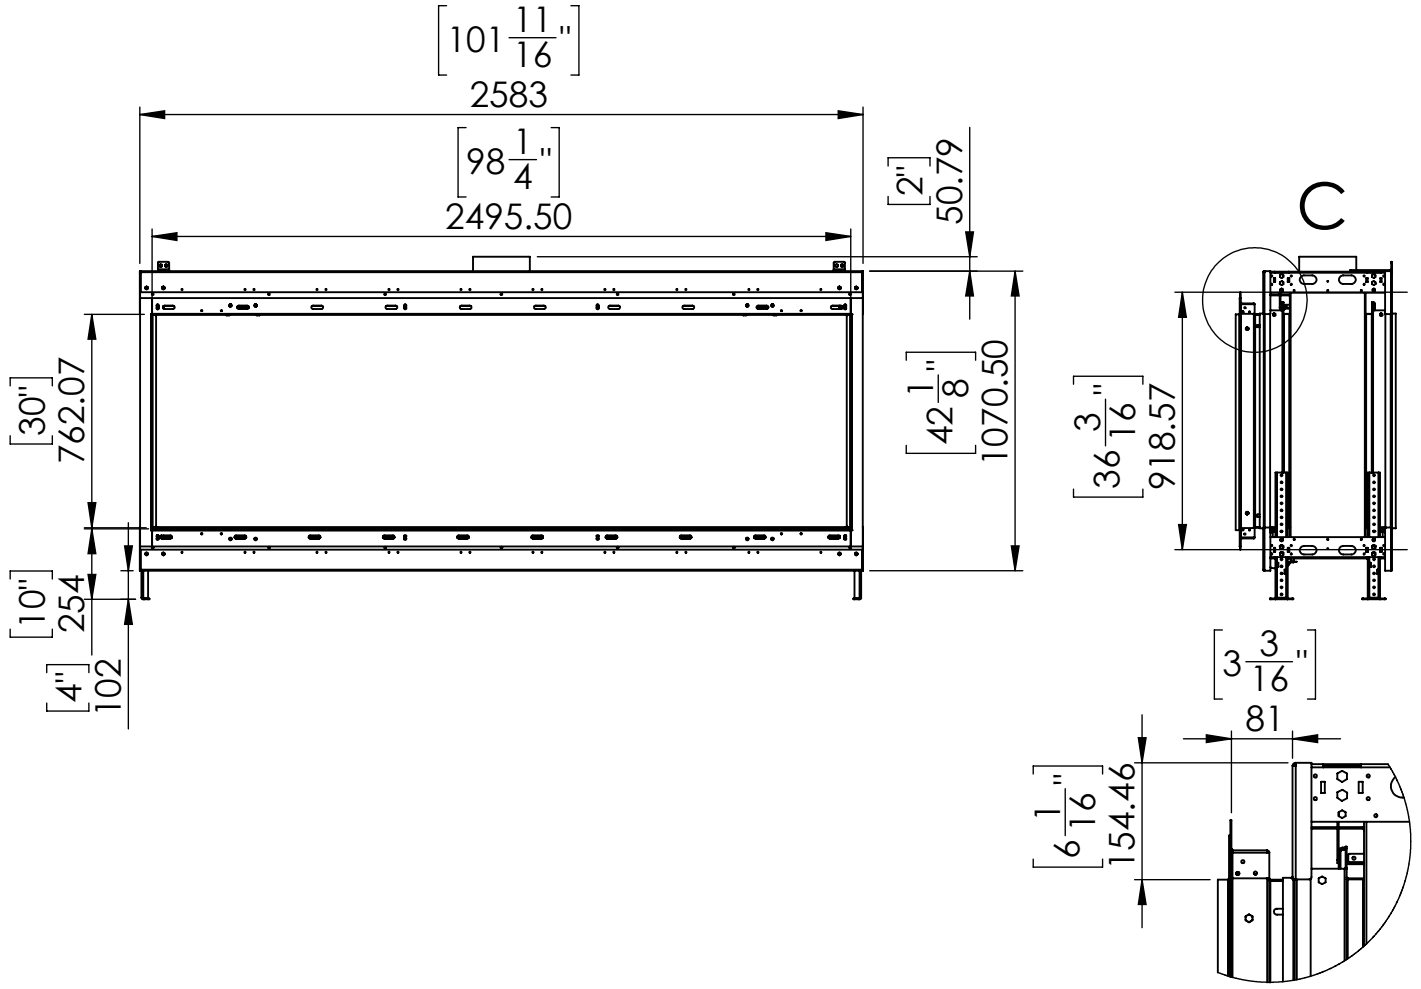

FLARE See Through 100EH Outdoor

DETAIL C

SCALE 1 : 10

Telescopic legs ranges (from bottom of glass): 10"-19"