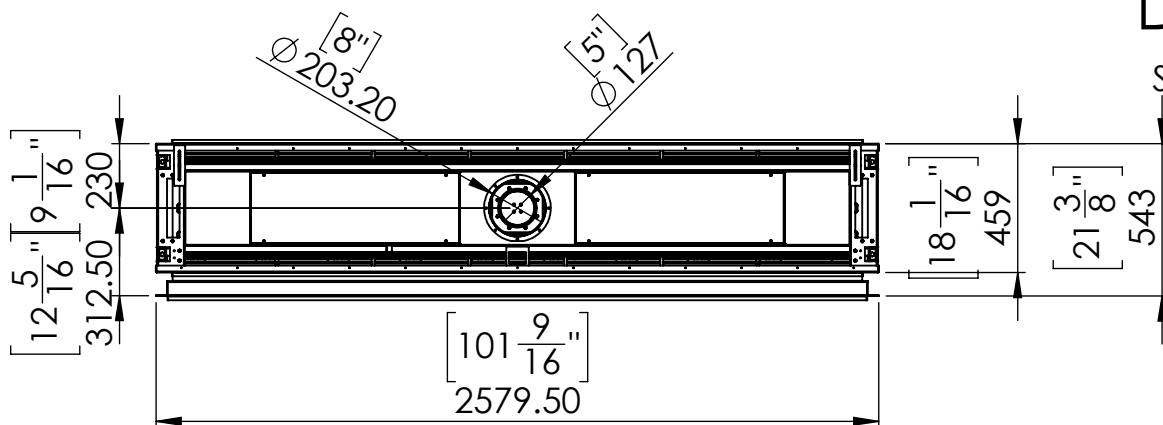

FLARE See Through 100EH Outdoor

DETAIL C
SCALE 1 : 10

Telescopic legs ranges (from bottom of glass): 10"-19"