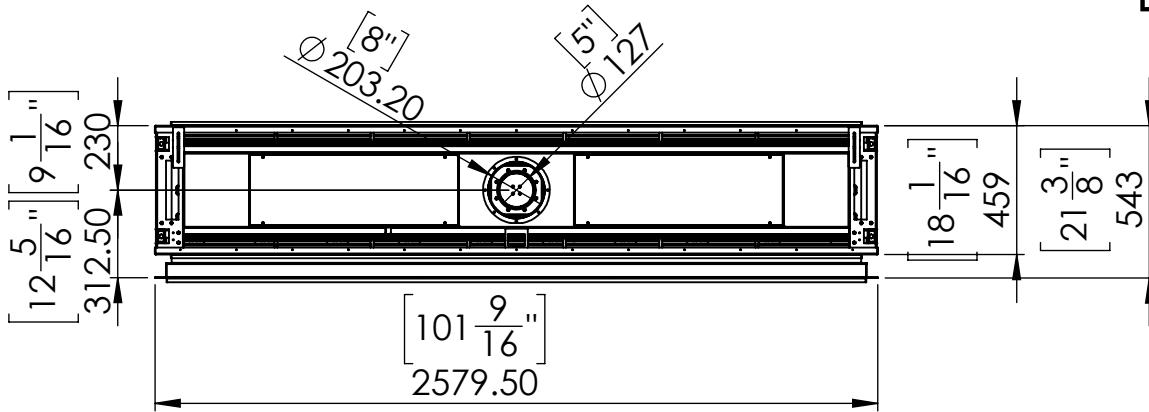

FLARE See Through 100EH Outdoor

DETAIL C

SCALE 1 : 10

Telescopic legs ranges (from bottom of glass): 10"-19"