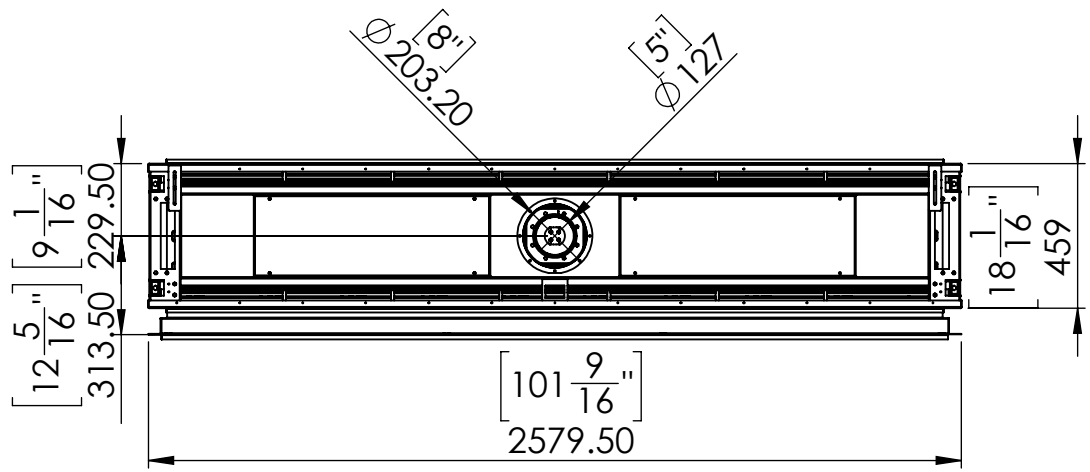

FLARE See Through 100H Outdoor

DETAIL B
SCALE 1 : 10

Telescopic legs ranges
(from bottom of glass): 10"-19"