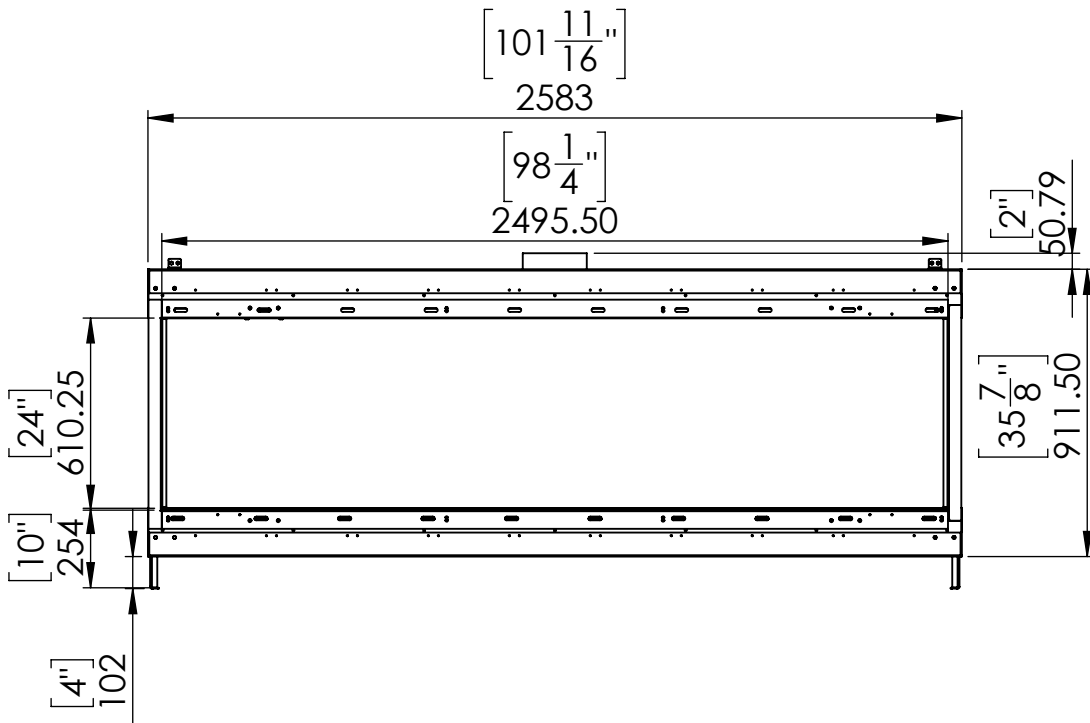

FLARE See Through 100H Outdoor

DETAIL B
SCALE 1 : 10

Telescopic legs ranges
(from bottom of glass): 10"-19"