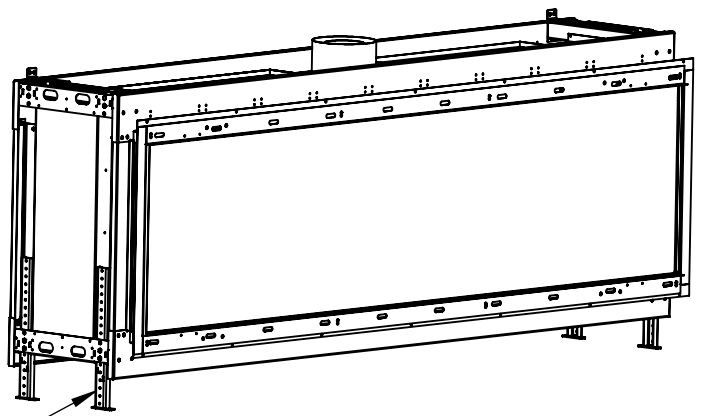

FLARE See Through 100H Outdoor

DETAIL B
SCALE 1 : 10

Telescopic legs ranges
(from bottom of glass): 10"-19"