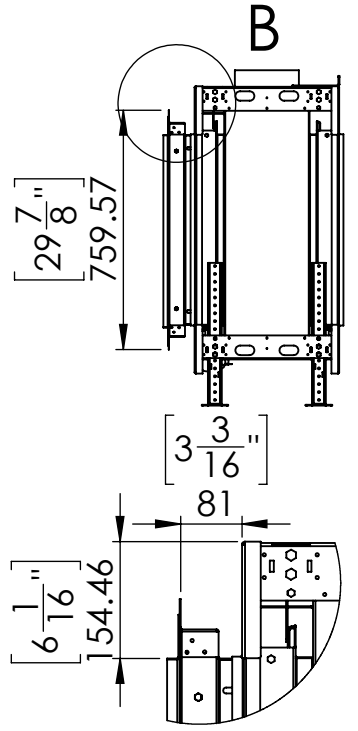

FLARE See Through 100H Outdoor

DETAIL B
SCALE 1 : 10

Telescopic legs ranges
(from bottom of glass): 10"-19"