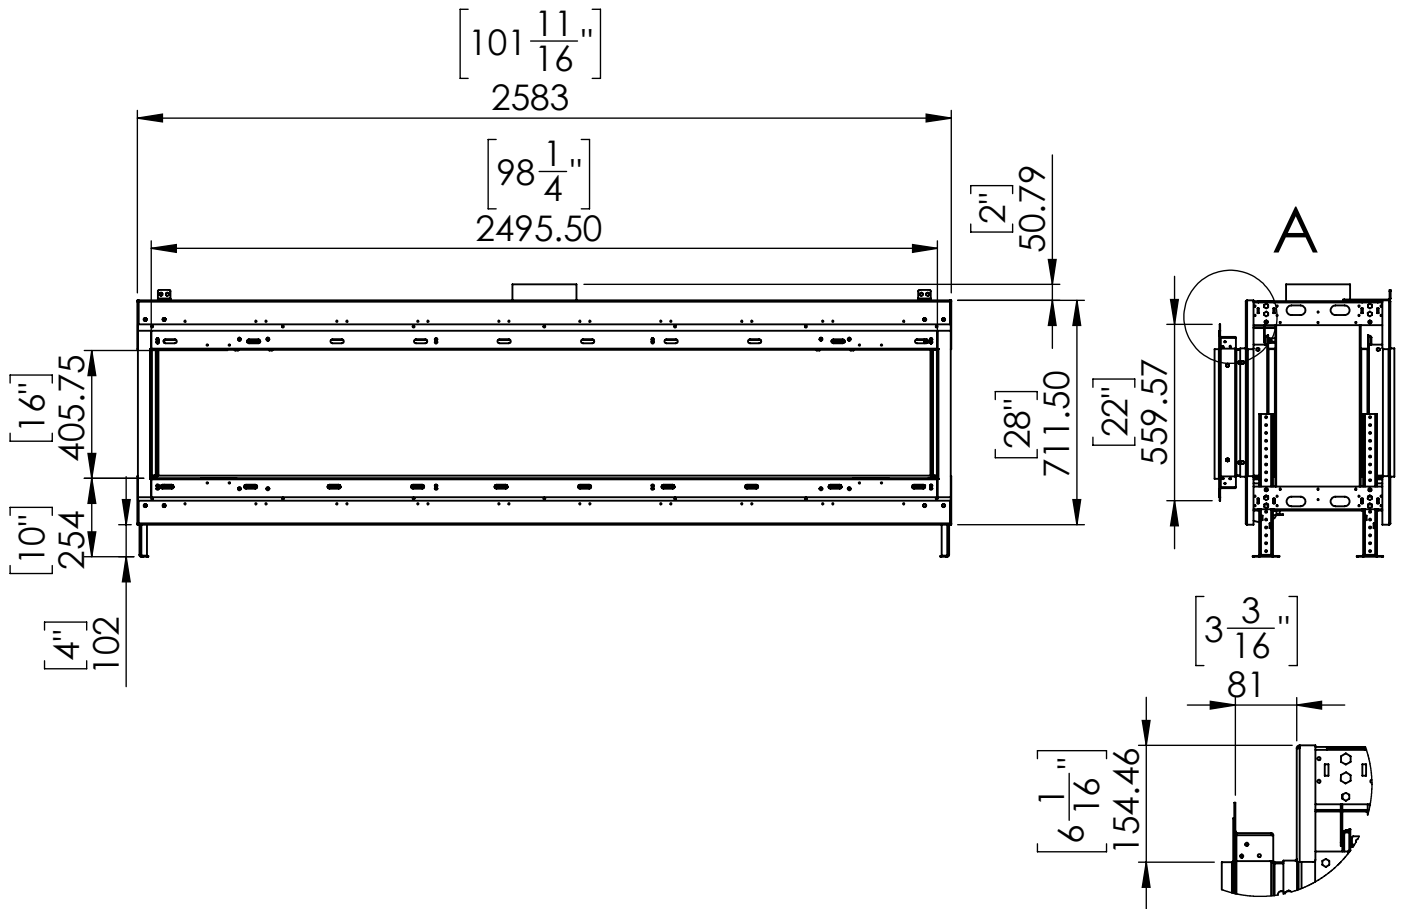

# FLARE See Through 100 Outdoor

**DETAIL A**  
SCALE 1 : 10

Telescopic legs ranges  
(from bottom of glass): 10"-19"