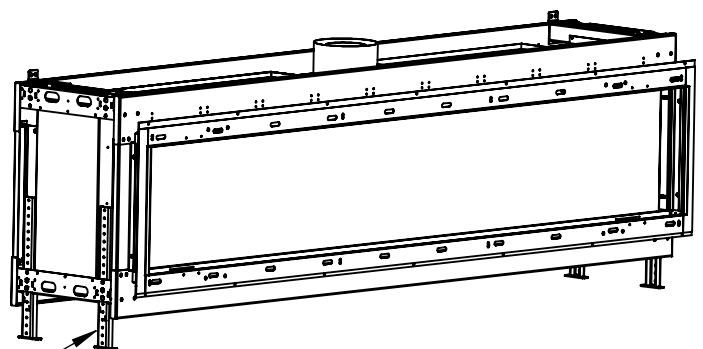

# FLARE See Through 100 Outdoor

**DETAIL A**  
SCALE 1 : 10

Telescopic legs ranges  
(from bottom of glass): 10"-19"