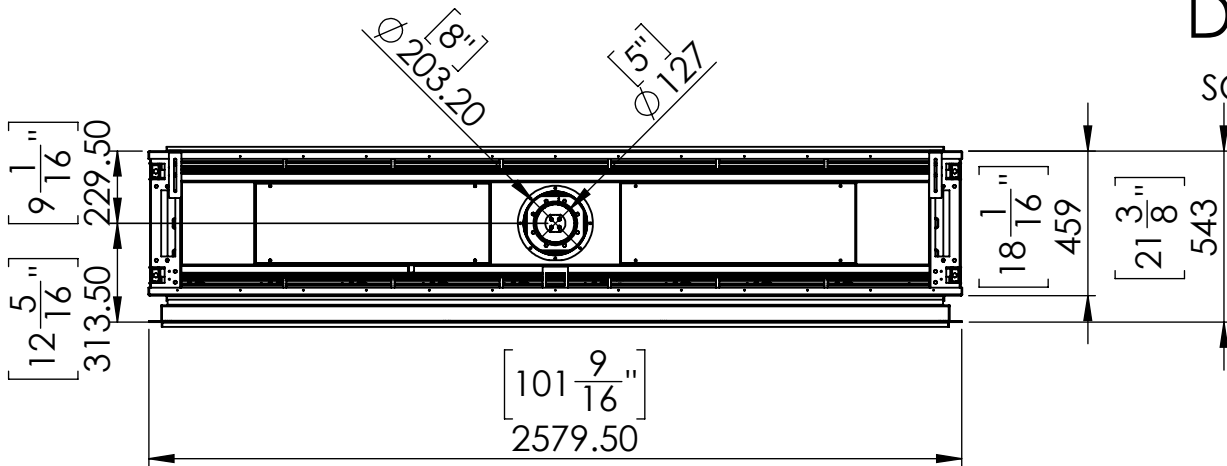

# FLARE See Through 100 Outdoor

**DETAIL A**  
SCALE 1 : 10

Telescopic legs ranges  
(from bottom of glass): 10"-19"