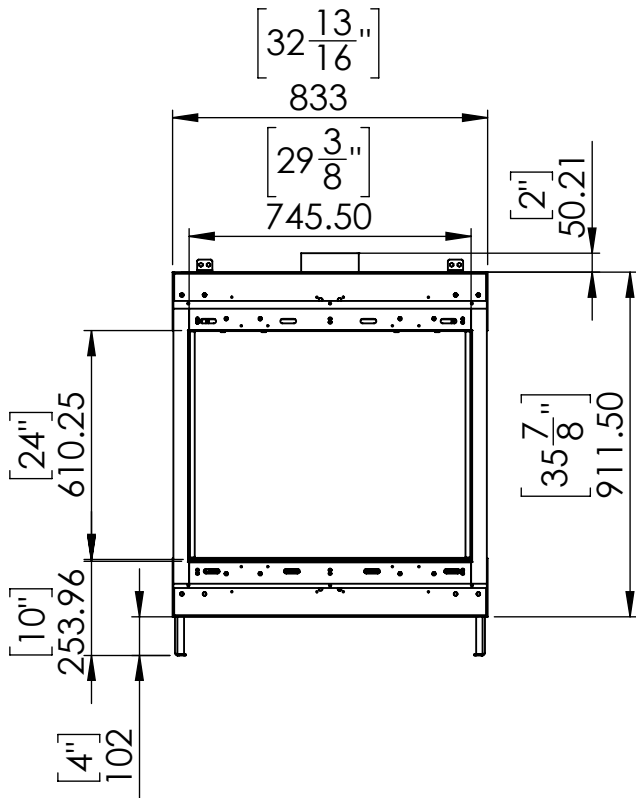

## DETAIL A

SCALE 1 : 10

Telescopic legs ranges  
(from bottom of glass): 10"-19"