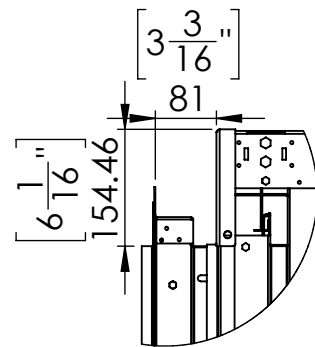

# FLARE See Through 30H Outdoor

## DETAIL A

SCALE 1 : 10

Telescopic legs ranges  
(from bottom of glass): 10"-19"