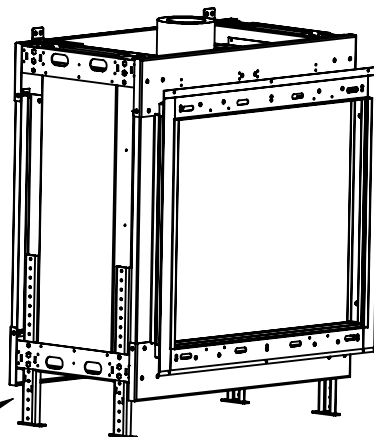

# FLARE See Through 30H Outdoor

## DETAIL A

SCALE 1 : 10

Telescopic legs ranges  
(from bottom of glass): 10"-19"