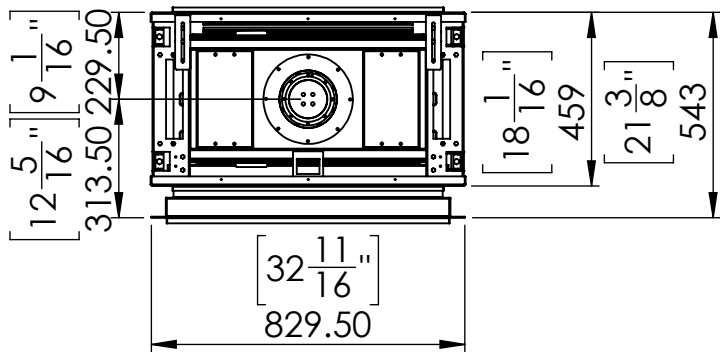

## DETAIL A

SCALE 1 : 10

Telescopic legs ranges  
(from bottom of glass): 10"-19"