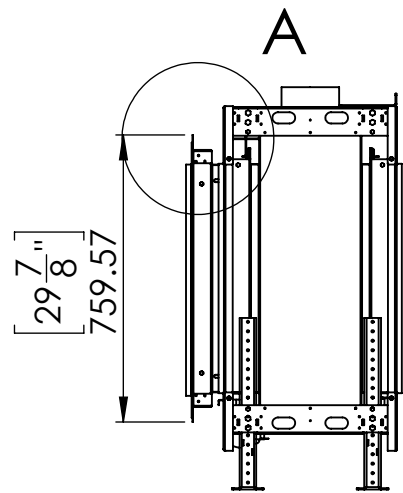

## DETAIL A

SCALE 1 : 10

Telescopic legs ranges  
(from bottom of glass): 10"-19"