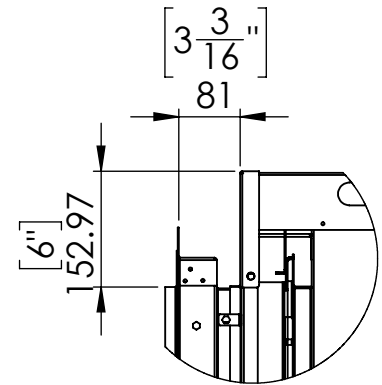

# FLARE See Through 30 Outdoor

**DETAIL B**  
SCALE 1 : 10

Telescopic legs ranges  
(from bottom of glass): 10"-19"