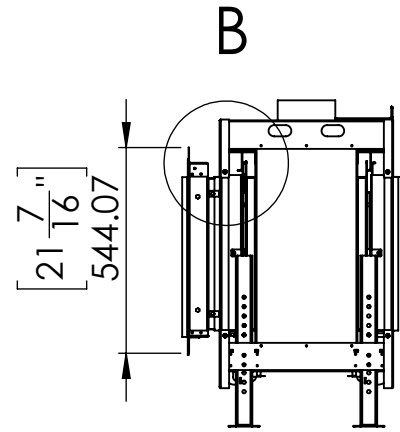

# FLARE See Through 30 Outdoor

**DETAIL B**  
SCALE 1 : 10

Telescopic legs ranges  
(from bottom of glass): 10"-19"