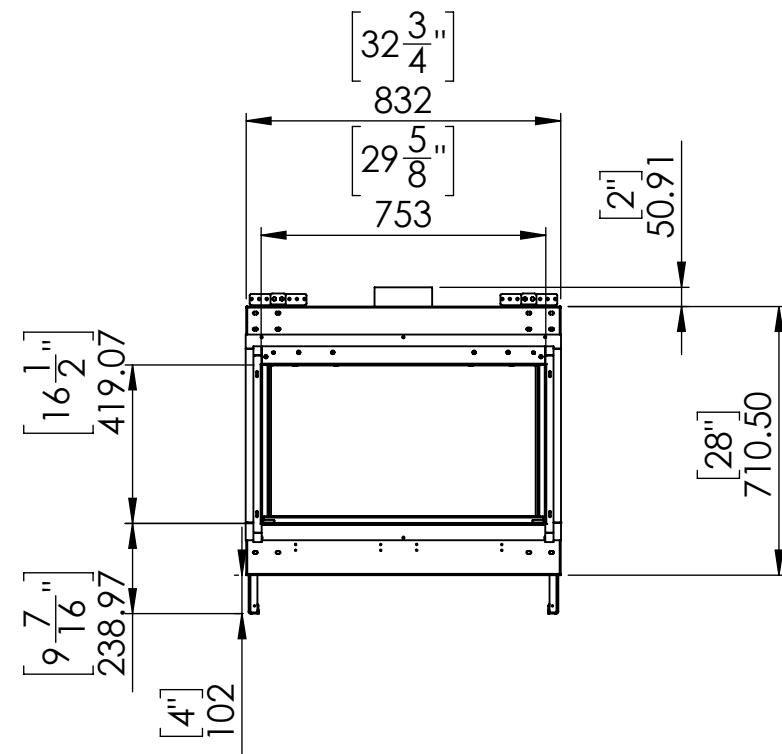

# FLARE See Through 30 Outdoor

**DETAIL B**  
SCALE 1 : 10

Telescopic legs ranges  
(from bottom of glass): 10"-19"