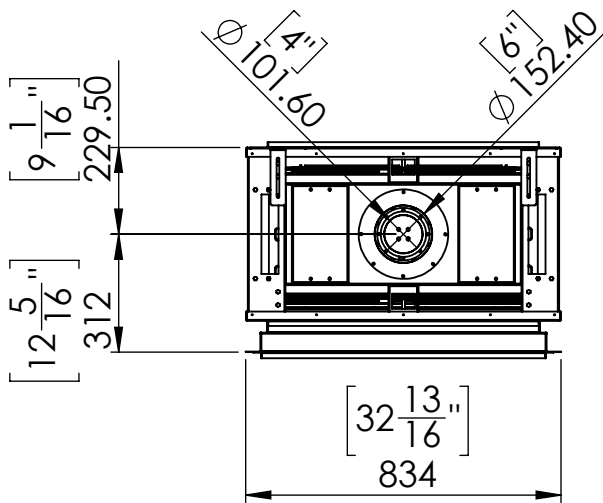

# FLARE See Through 30 Outdoor

**DETAIL B**  
SCALE 1 : 10

Telescopic legs ranges  
(from bottom of glass): 10"-19"