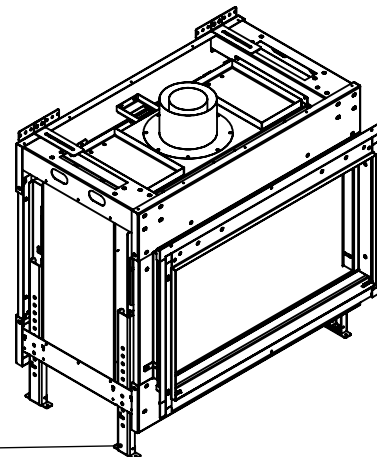

# FLARE See Through 30 Outdoor

**DETAIL B**  
SCALE 1 : 10

Telescopic legs ranges  
(from bottom of glass): 10"-19"