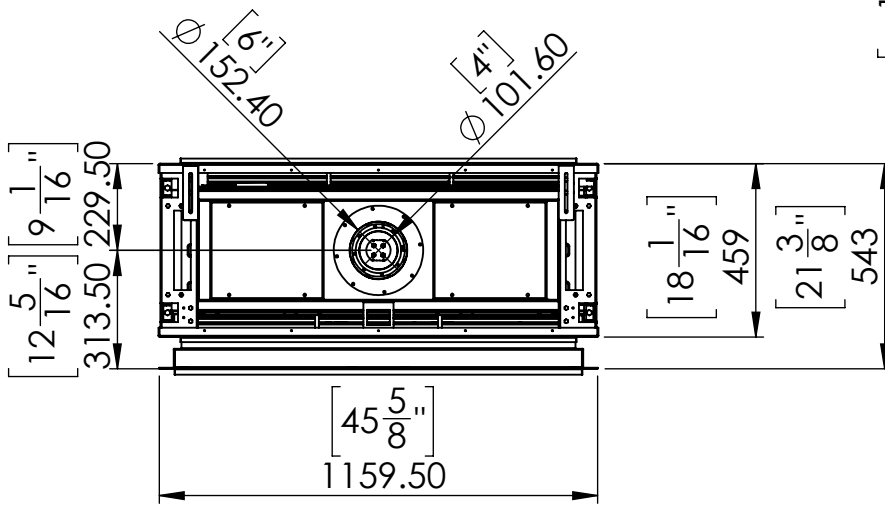

FLARE See Through 45EH Outdoor

DETAIL A

SCALE 1 : 10

Telescopic legs ranges (from bottom of glass): 10"-19"