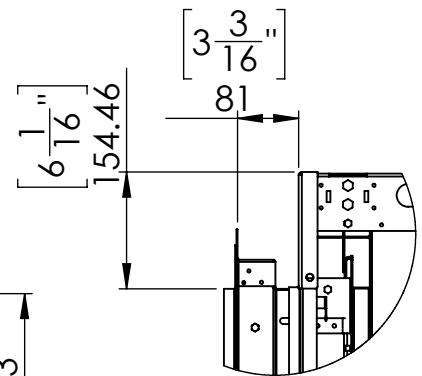

FLARE See Through 45EH Outdoor

DETAIL A

SCALE 1 : 10

Telescopic legs ranges (from bottom of glass): 10"-19"