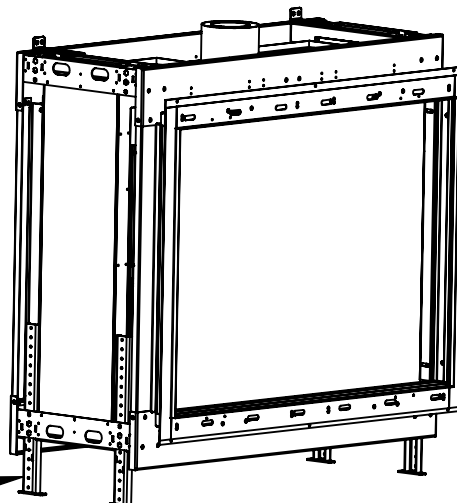

FLARE See Through 45EH Outdoor

DETAIL A

SCALE 1 : 10

Telescopic legs ranges (from bottom of glass): 10"-19"