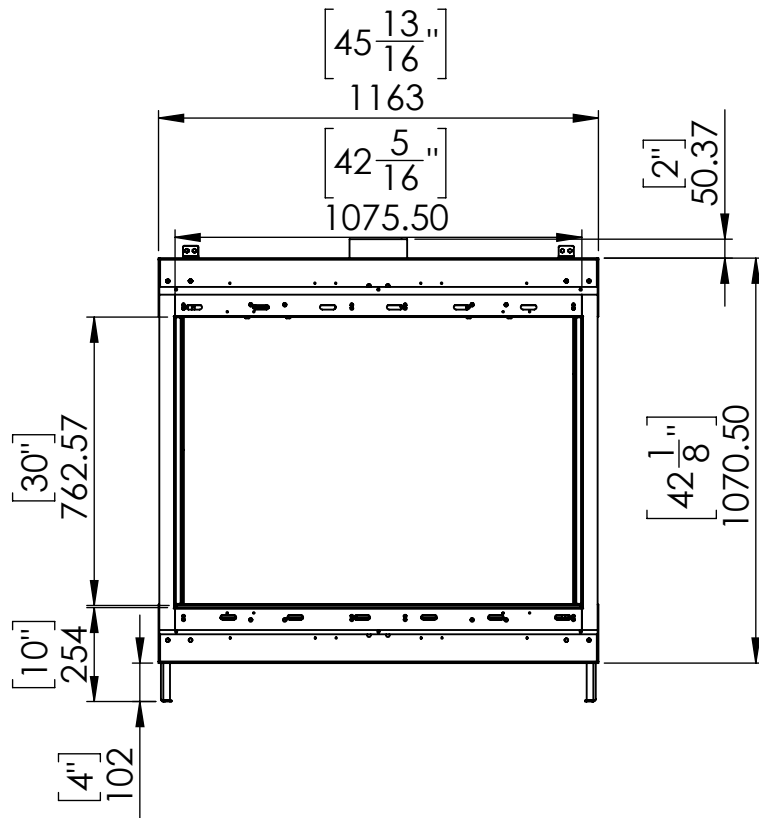

FLARE See Through 45EH Outdoor

DETAIL A

SCALE 1 : 10

Telescopic legs ranges (from bottom of glass): 10"-19"