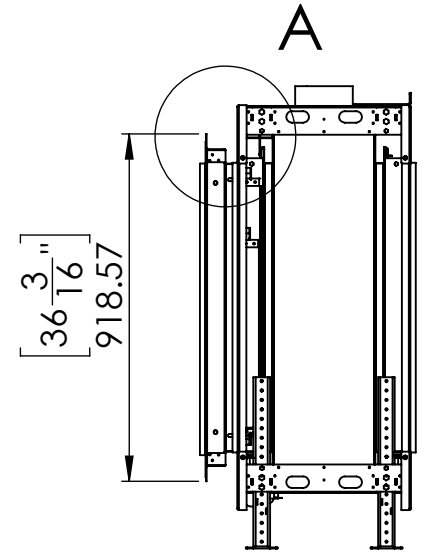

FLARE See Through 45EH Outdoor

DETAIL A

SCALE 1 : 10

Telescopic legs ranges (from bottom of glass): 10"-19"