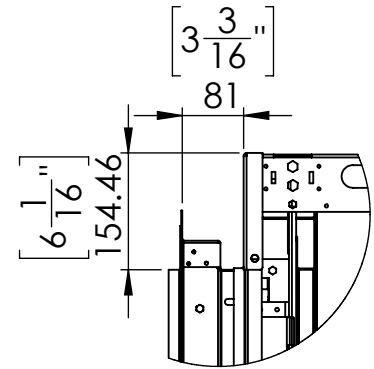

# FLARE See Through 45H Outdoor

## DETAIL A

SCALE 1 : 10

Telescopic legs ranges  
(from bottom of glass): 10"-19"