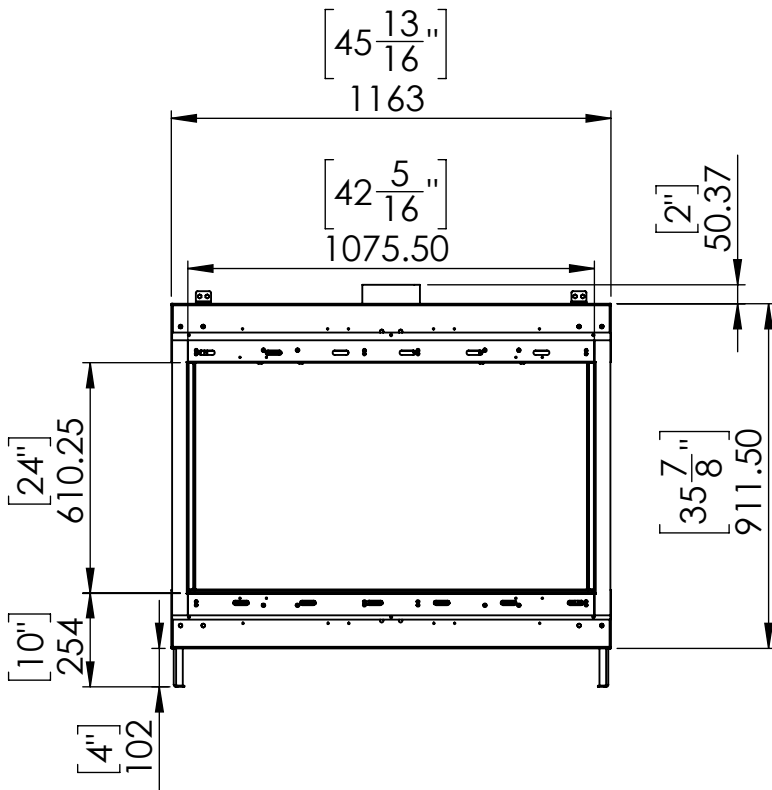

# FLARE See Through 45H Outdoor

## DETAIL A

SCALE 1 : 10

Telescopic legs ranges  
(from bottom of glass): 10"-19"