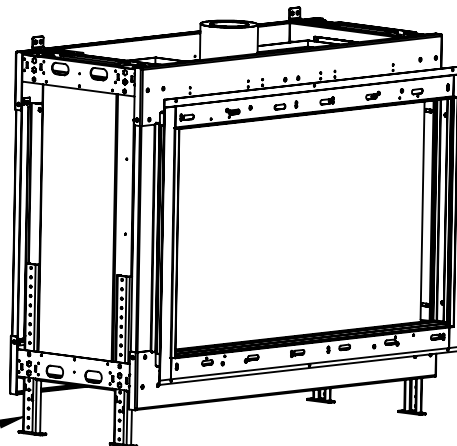

# FLARE See Through 45H Outdoor

## DETAIL A

SCALE 1 : 10

Telescopic legs ranges  
(from bottom of glass): 10"-19"