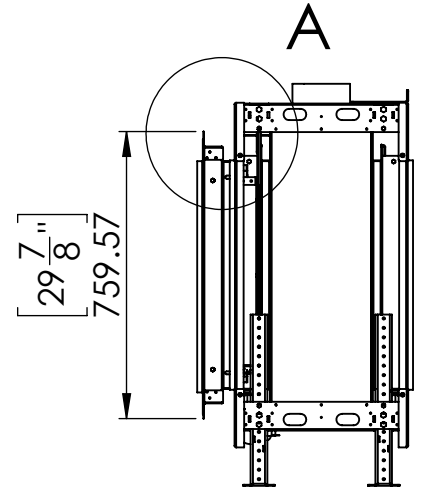

# FLARE See Through 45H Outdoor

## DETAIL A

SCALE 1 : 10

Telescopic legs ranges  
(from bottom of glass): 10"-19"