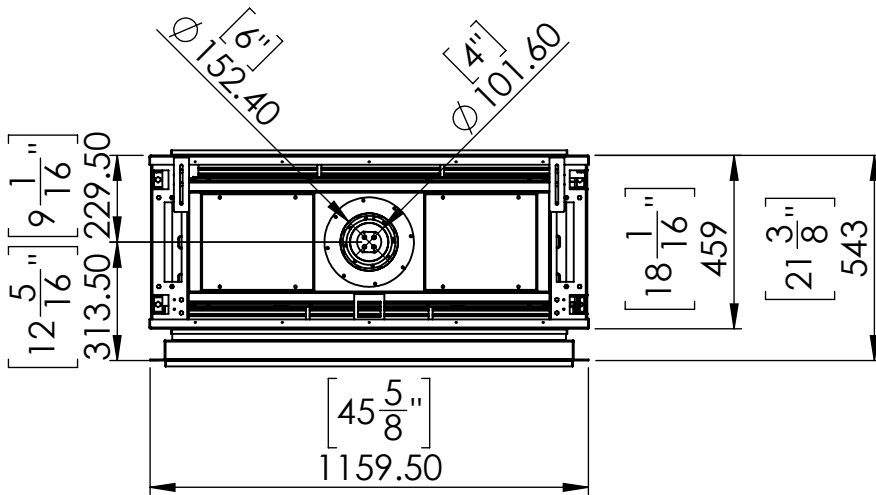

# FLARE See Through 45H Outdoor

## DETAIL A

SCALE 1 : 10

Telescopic legs ranges  
(from bottom of glass): 10"-19"