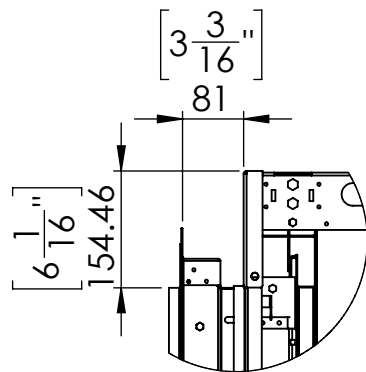

FLARE See Through 45 Outdoor

A

DETAIL A

SCALE 1 : 10

Telescopic legs ranges (from bottom of glass): 10"-19"