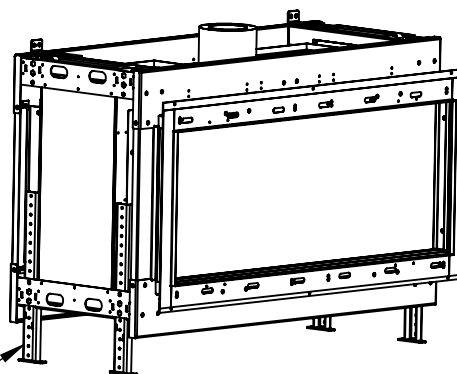

# FLARE See Through 45 Outdoor

A

### DETAIL A

SCALE 1 : 10

Telescopic legs ranges (from bottom of glass): 10"-19"