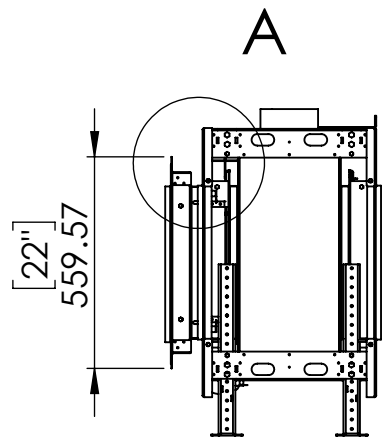

FLARE See Through 45 Outdoor

A

DETAIL A

SCALE 1 : 10

Telescopic legs ranges (from bottom of glass): 10"-19"