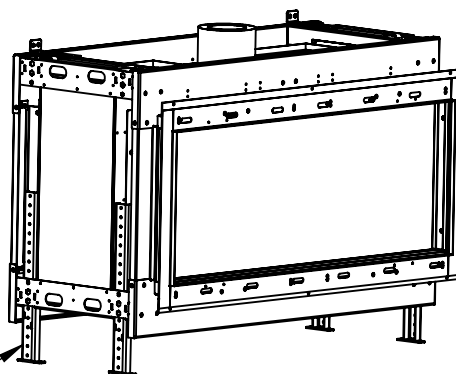

FLARE See Through 45 Outdoor

A

DETAIL A

SCALE 1 : 10

Telescopic legs ranges (from bottom of glass): 10"-19"