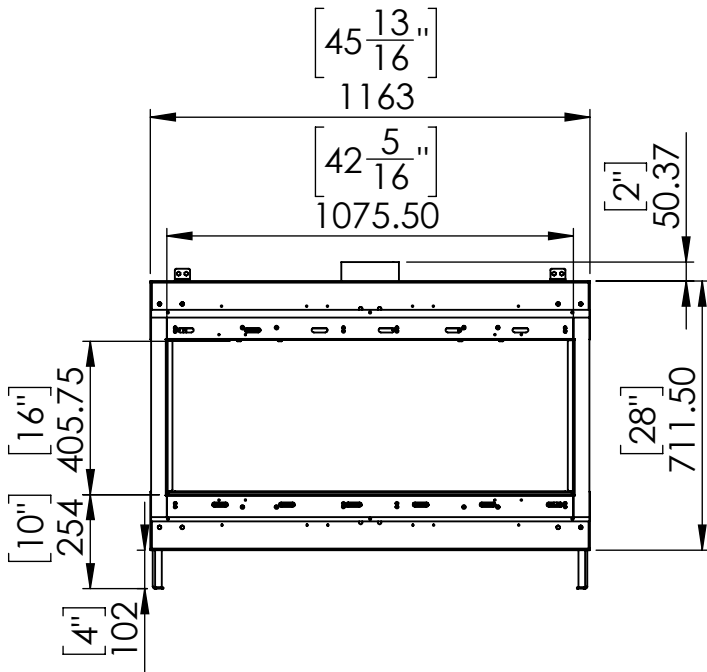

# FLARE See Through 45 Outdoor

A

### DETAIL A

SCALE 1 : 10

Telescopic legs ranges (from bottom of glass): 10"-19"