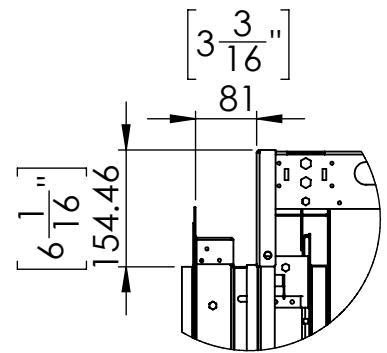

# FLARE See Through 45 Outdoor

A

### DETAIL A

SCALE 1 : 10

Telescopic legs ranges (from bottom of glass): 10"-19"