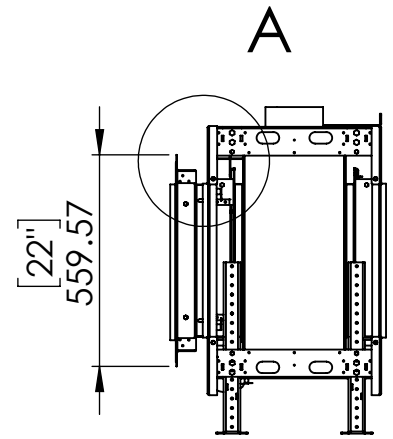

FLARE See Through 45 Outdoor

A