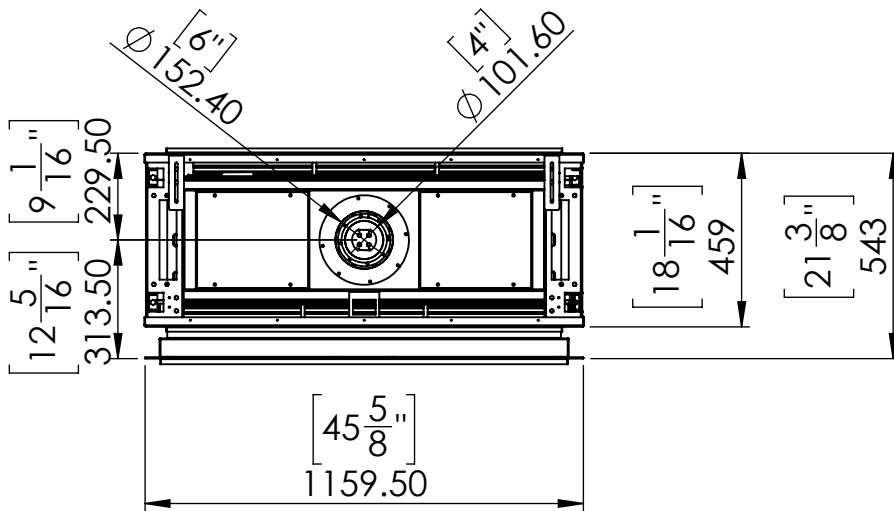

# FLARE See Through 45 Outdoor

A

### DETAIL A

SCALE 1 : 10

Telescopic legs ranges (from bottom of glass): 10"-19"