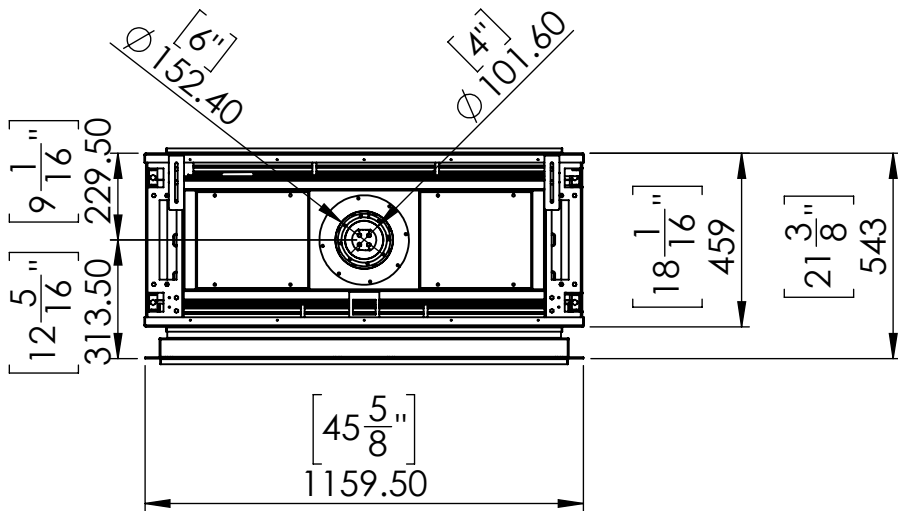

FLARE See Through 45 Outdoor

A

DETAIL A

SCALE 1 : 10

Telescopic legs ranges (from bottom of glass): 10"-19"