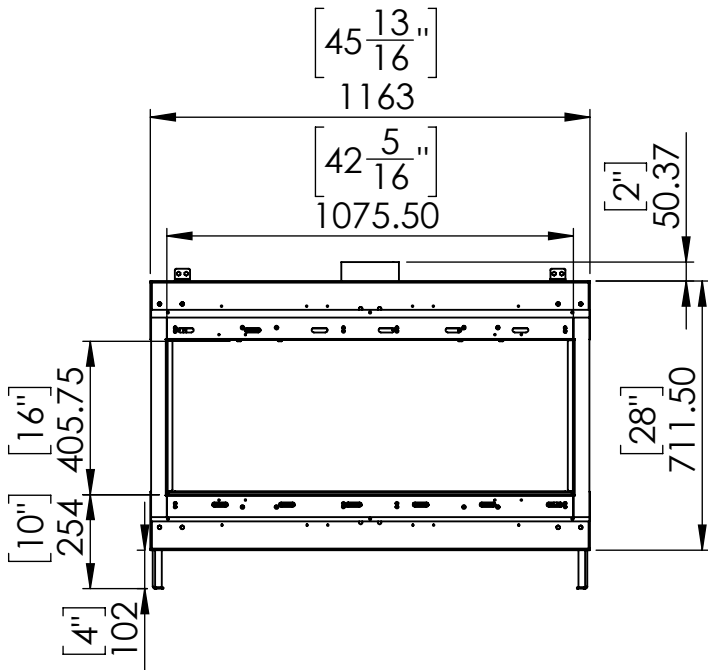

FLARE See Through 45 Outdoor

A

DETAIL A

SCALE 1 : 10

Telescopic legs ranges (from bottom of glass): 10"-19"