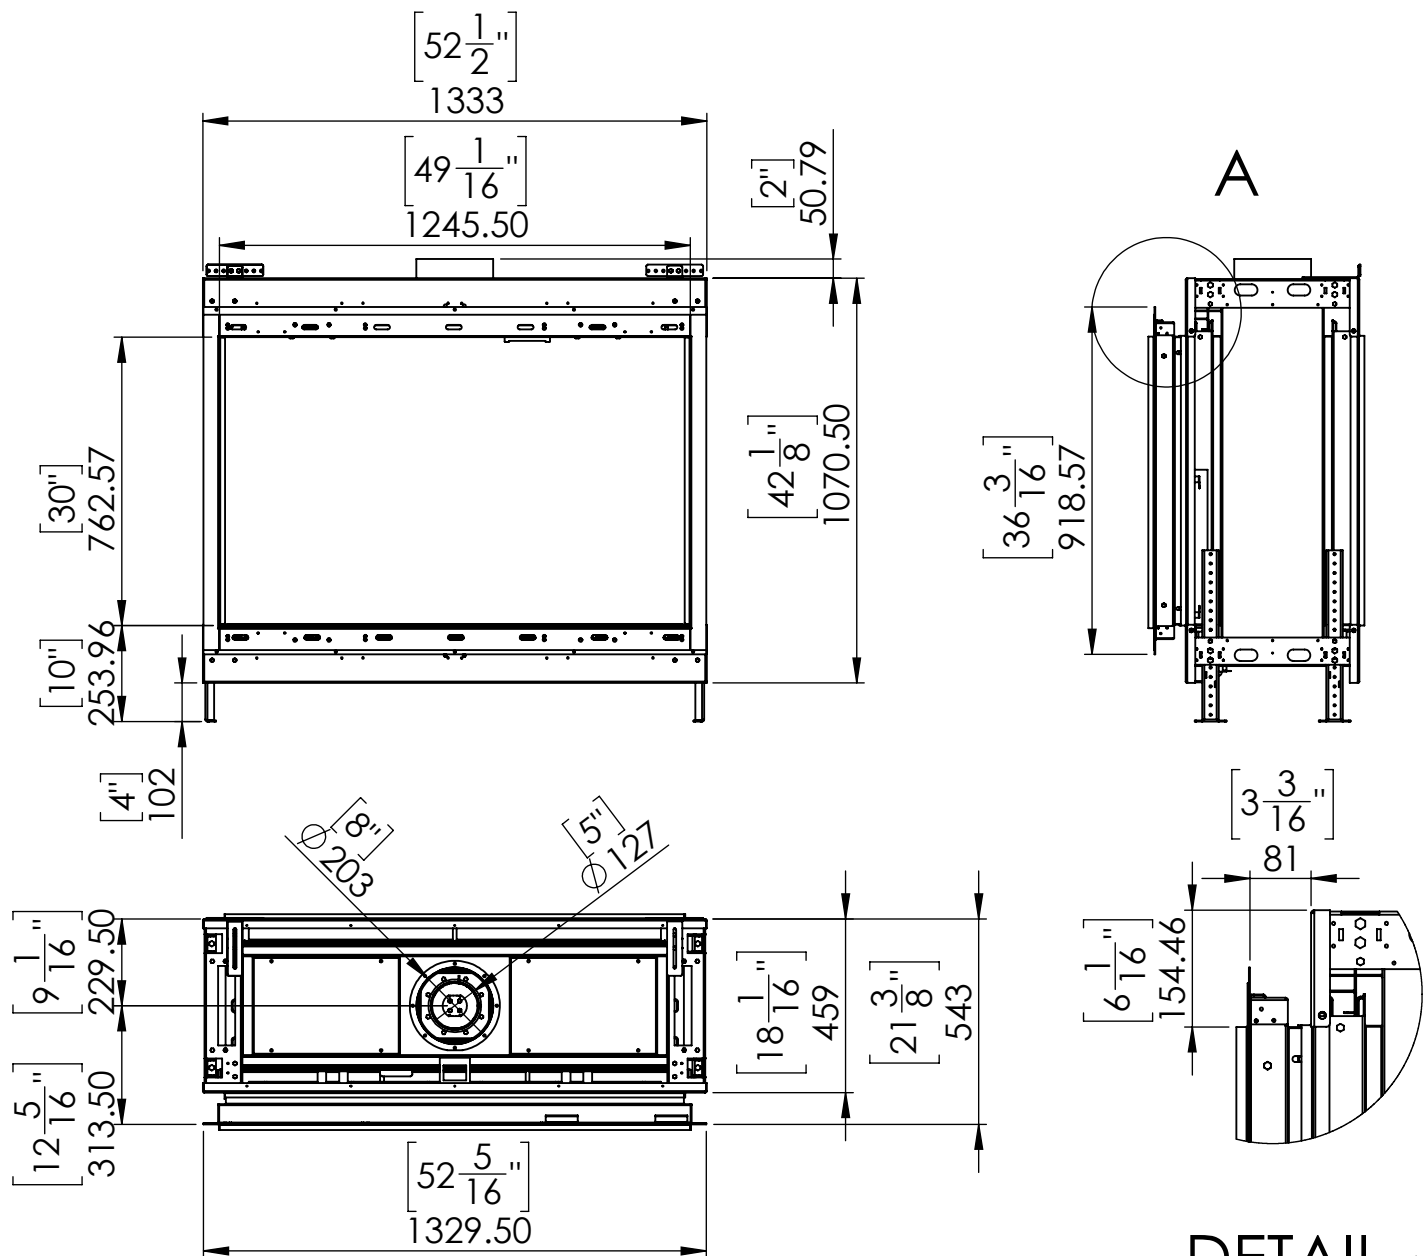

FLARE See Through 50EH Outdoor

DETAIL A

SCALE 1 : 10

Telescopic legs ranges (from bottom of glass): 10"-19"