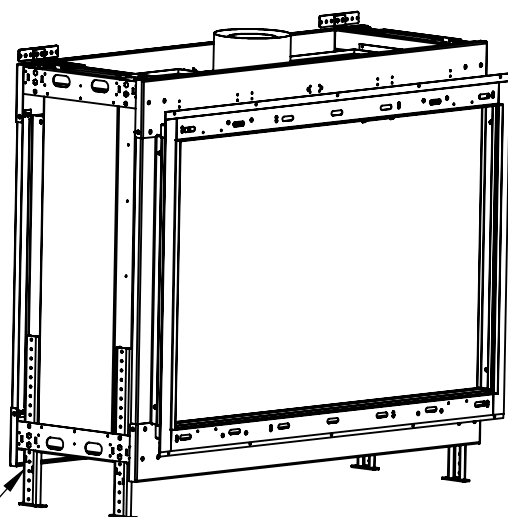

FLARE See Through 50EH Outdoor

DETAIL A

SCALE 1 : 10

Telescopic legs ranges (from bottom of glass): 10"-19"