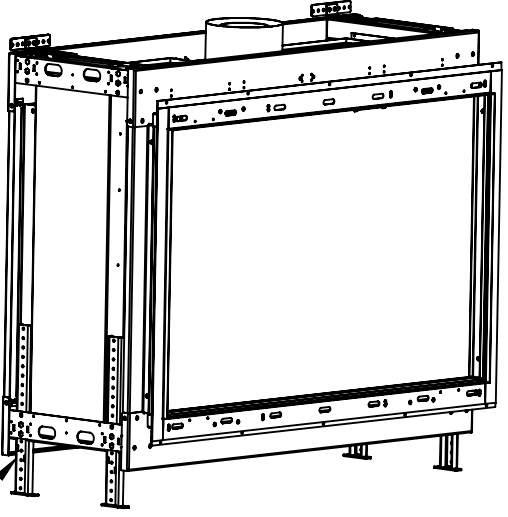

FLARE See Through 50EH Outdoor

DETAIL A
SCALE 1 : 10

Telescopic legs ranges (from bootom of glass): 10"-19"