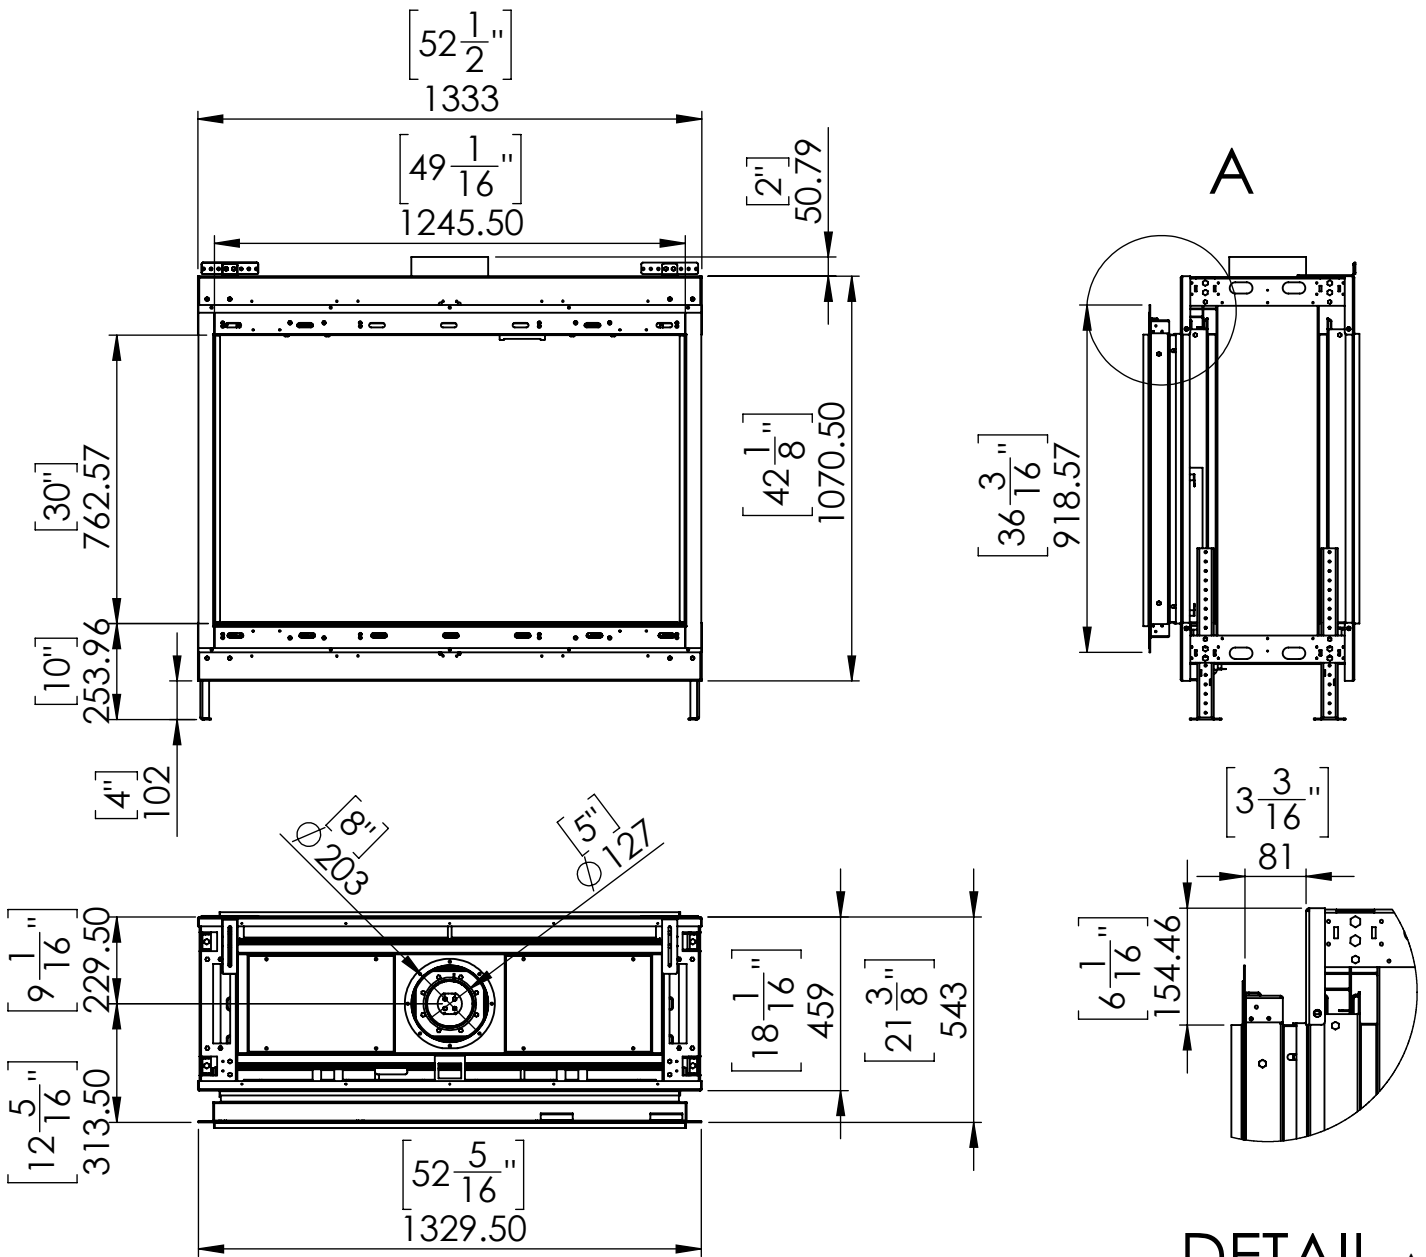

FLARE See Through 50EH Outdoor

DETAIL A
SCALE 1 : 10

Telescopic legs ranges (from bootom of glass): 10"-19"