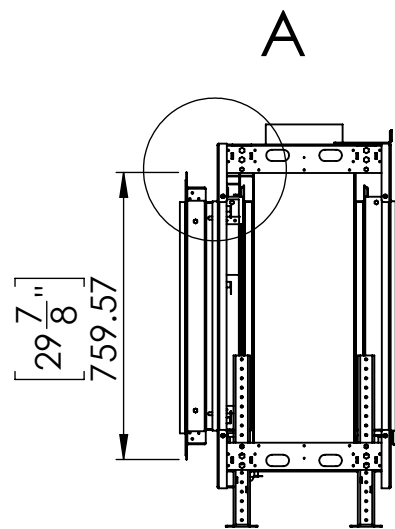

# FLARE See Through 50H Outdoor

**DETAIL A**  
SCALE 1 : 10

Telescopic legs ranges (from bottom of glass): 10"-19"