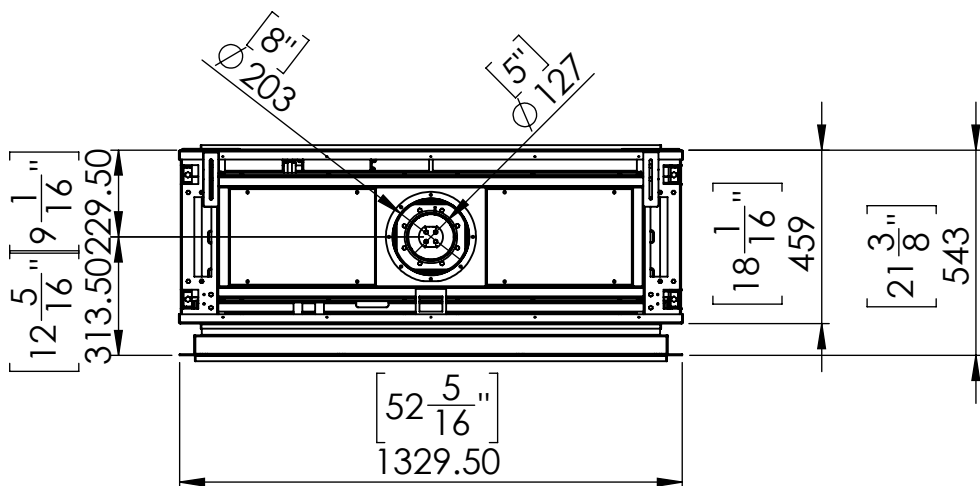

# FLARE See Through 50H Outdoor

**DETAIL A**  
SCALE 1 : 10

Telescopic legs ranges (from bottom of glass): 10"-19"