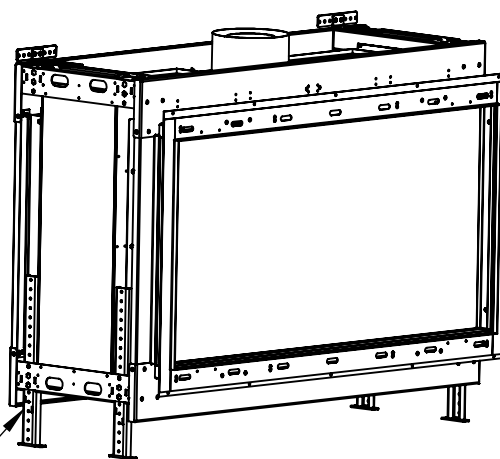

# FLARE See Through 50H Outdoor

**DETAIL A**  
SCALE 1 : 10

Telescopic legs ranges (from bottom of glass): 10"-19"