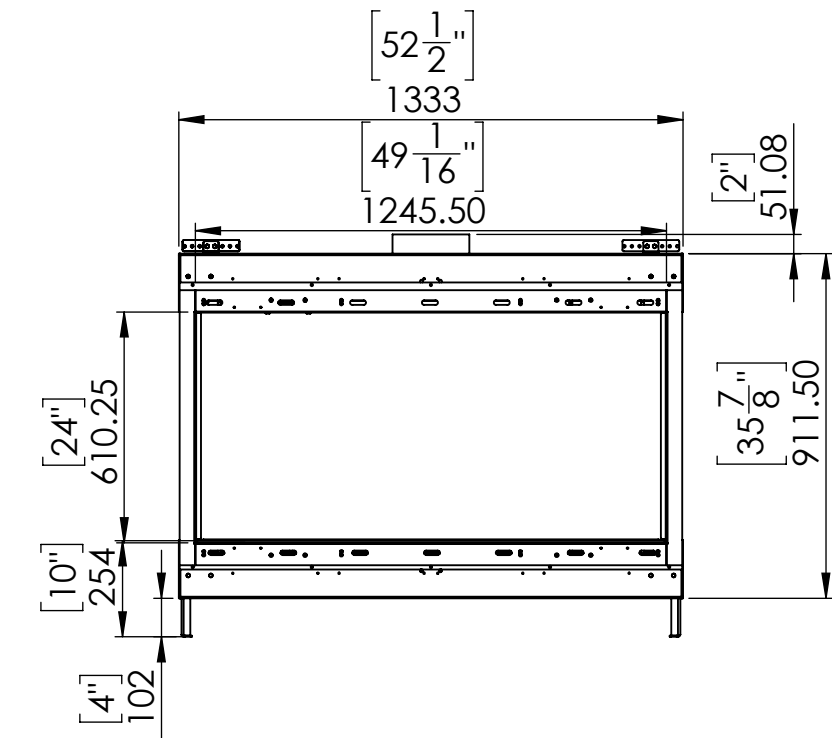

# FLARE See Through 50H Outdoor

**DETAIL A**  
SCALE 1 : 10

Telescopic legs ranges (from bottom of glass): 10"-19"