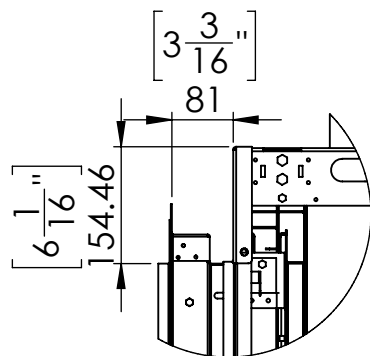

# FLARE See Through 50H Outdoor

**DETAIL A**  
SCALE 1 : 10

Telescopic legs ranges (from bottom of glass): 10"-19"