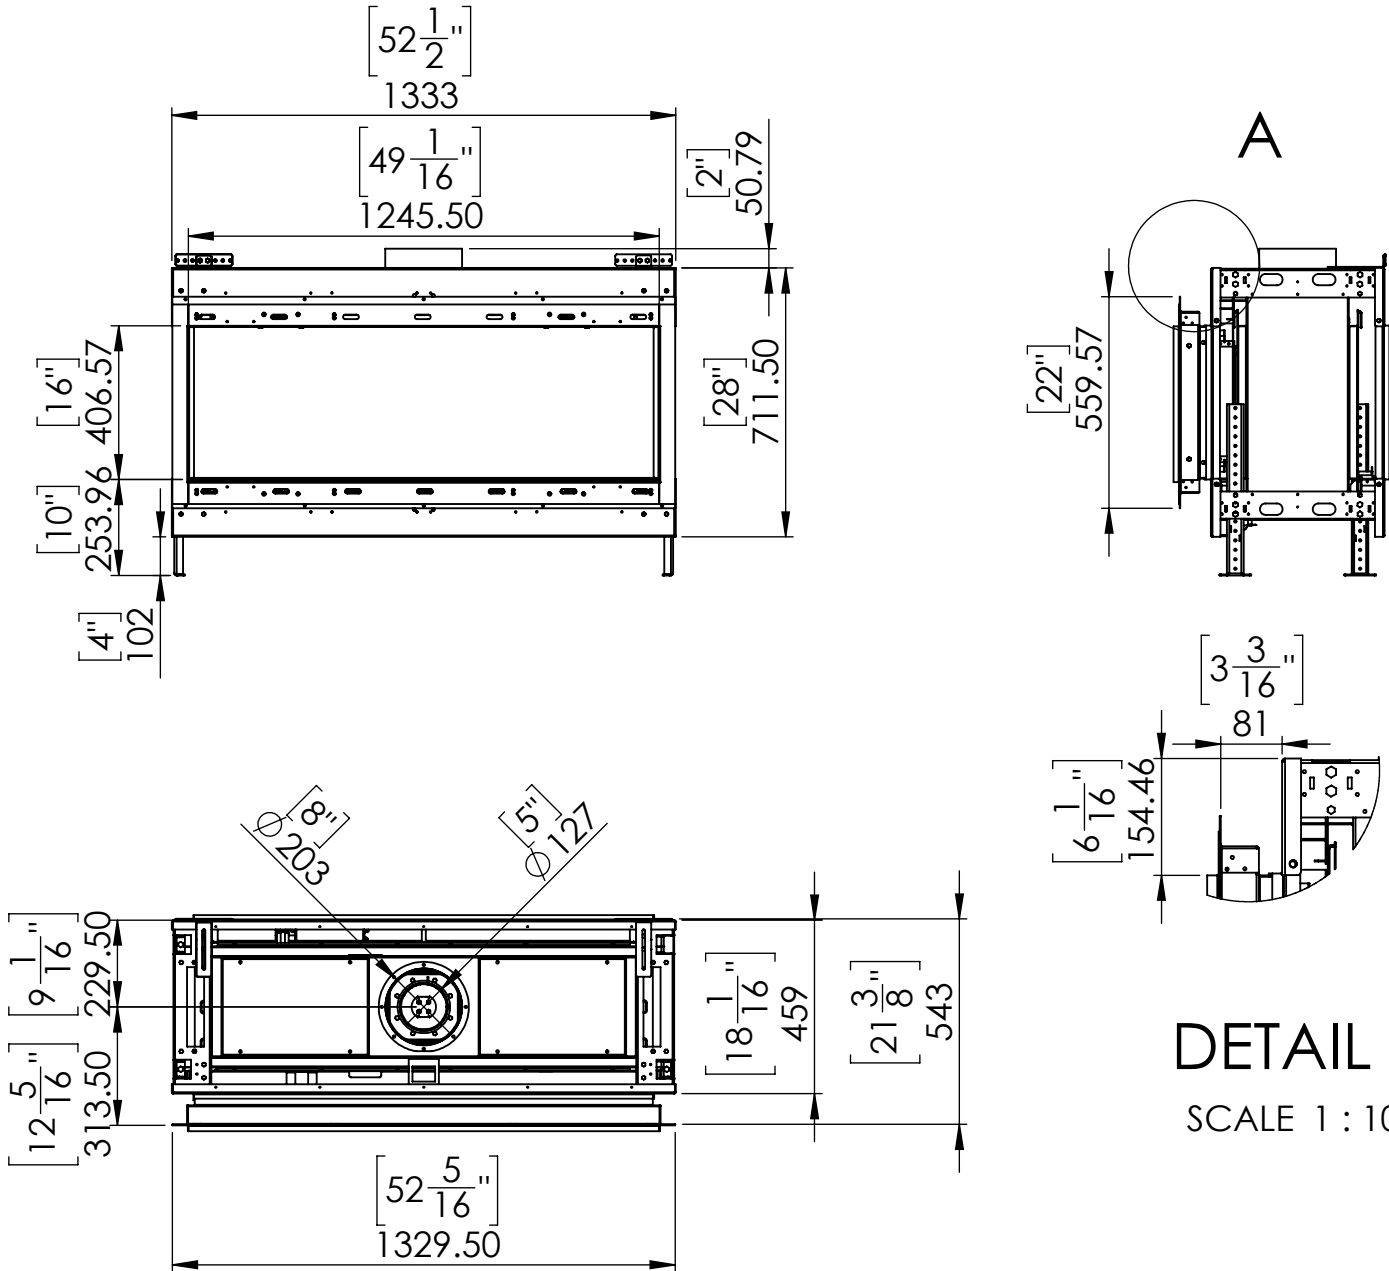

FLARE See Through 50 Outdoor

DETAIL A
SCALE 1 : 10

Telescopic legs ranges (from bottom of glass): 10"-19"