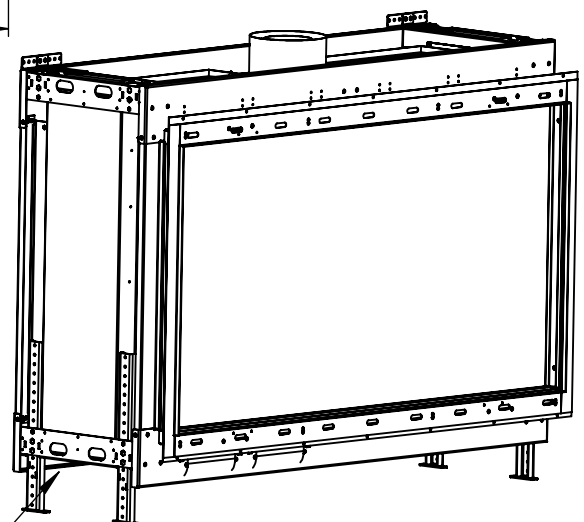

FLARE See Through 60EH Outdoor

DETAIL A
SCALE 1 : 10

Telescopic legs ranges
(from bottom of glass): 10"-19"