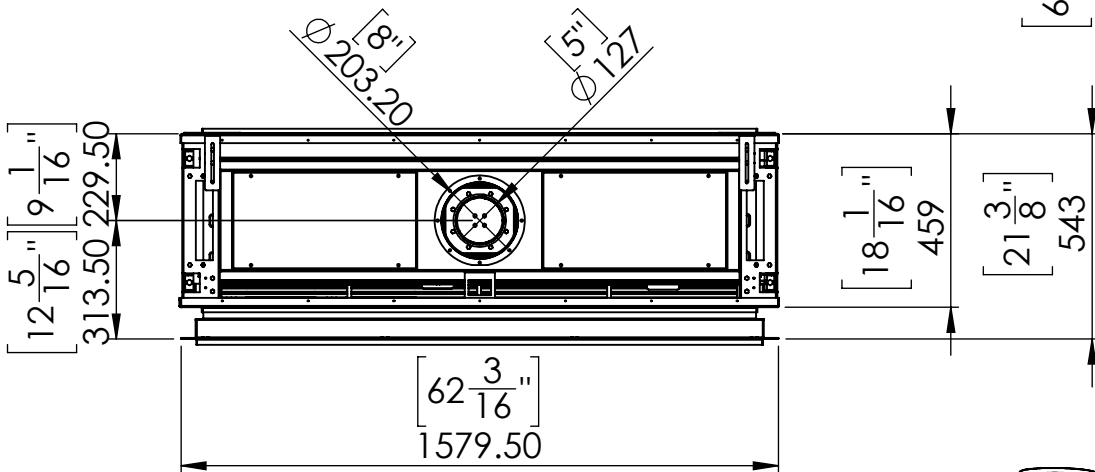

FLARE See Through 60EH Outdoor

DETAIL A
SCALE 1 : 10

Telescopic legs ranges
(from bottom of glass): 10"-19"