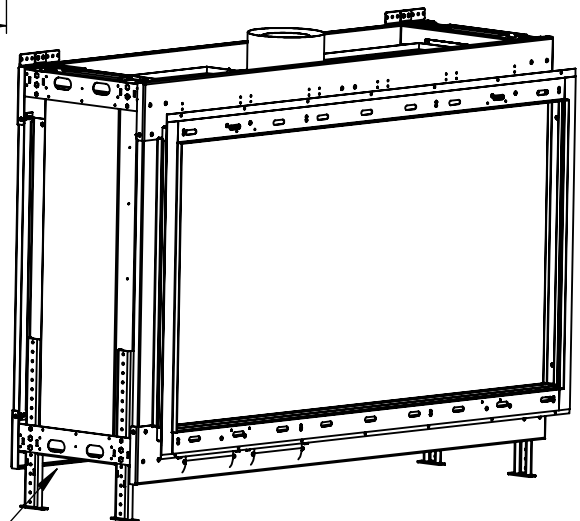

FLARE See Through 60EH Outdoor

DETAIL A
SCALE 1 : 10

Telescopic legs ranges
(from bottom of glass): 10"-19"