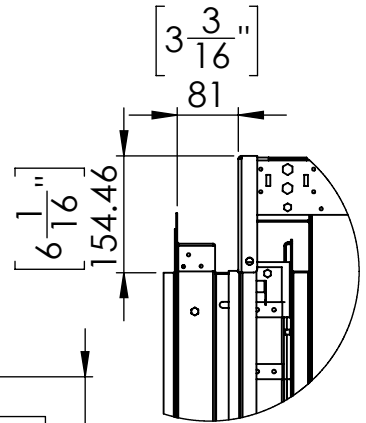

FLARE See Through 60EH Outdoor

DETAIL A
SCALE 1 : 10

Telescopic legs ranges
(from bottom of glass): 10"-19"