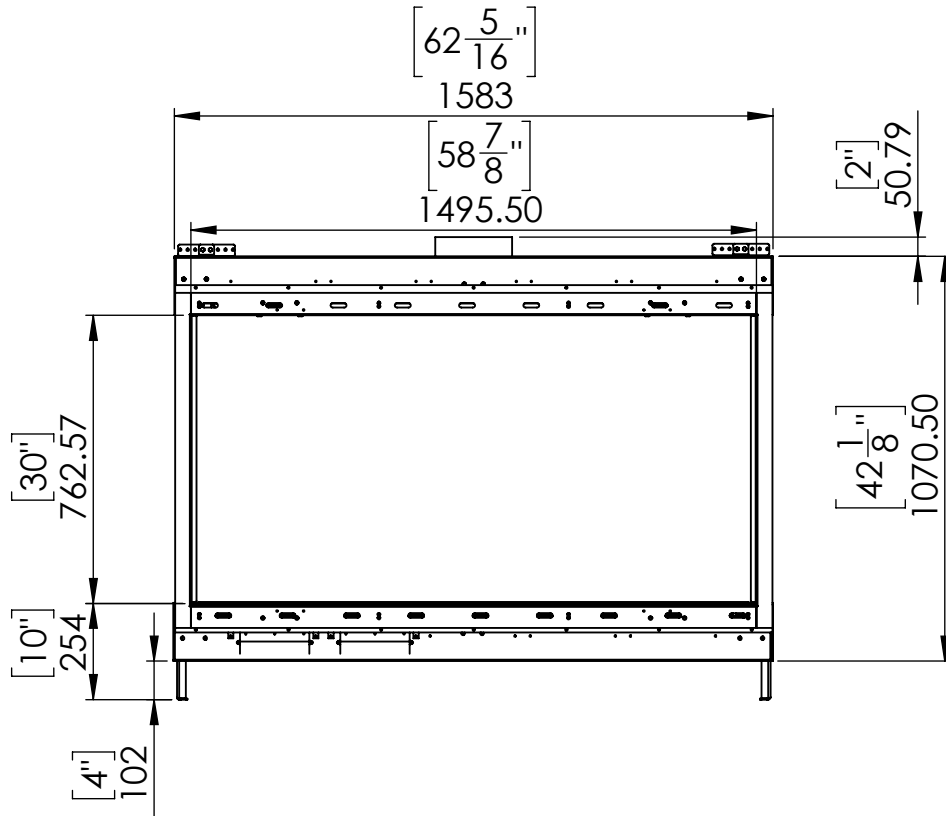

FLARE See Through 60EH Outdoor

DETAIL A
SCALE 1 : 10

Telescopic legs ranges
(from bottom of glass): 10"-19"