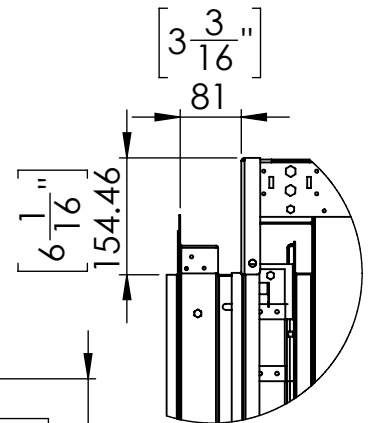

FLARE See Through 60EH Outdoor

DETAIL A
SCALE 1 : 10

Telescopic legs ranges
(from bottom of glass): 10"-19"