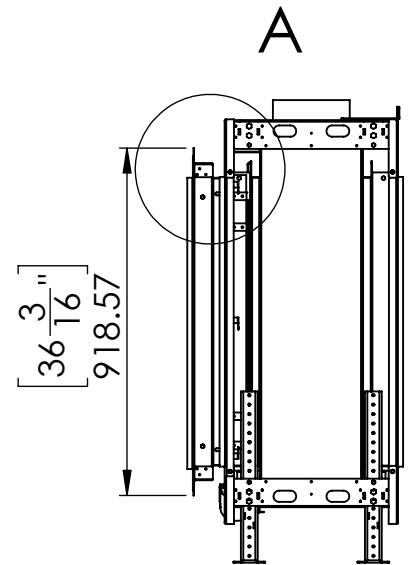

FLARE See Through 60EH Outdoor

DETAIL A
SCALE 1 : 10

Telescopic legs ranges
(from bottom of glass): 10"-19"