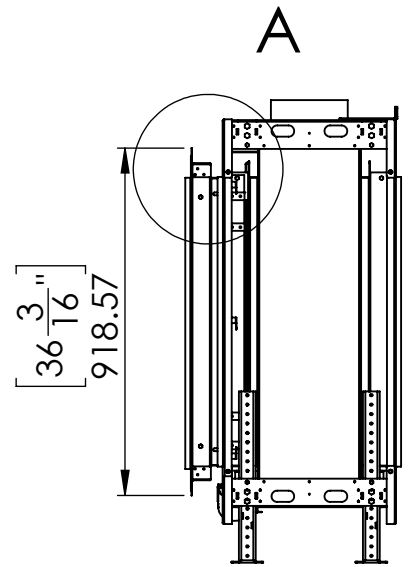

FLARE See Through 60EH Outdoor

DETAIL A
SCALE 1 : 10

Telescopic legs ranges
(from bottom of glass): 10"-19"