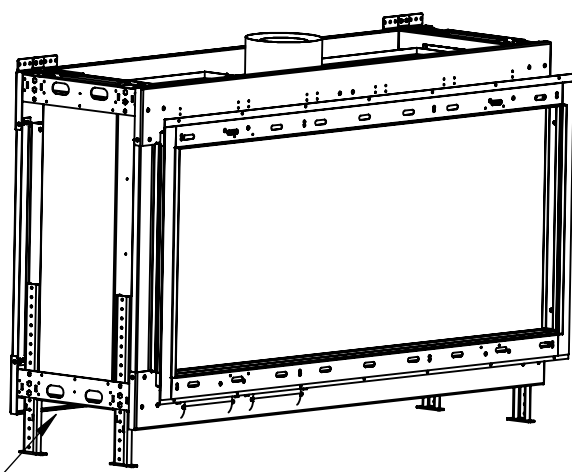

FLARE See Through 60H Outdoor

DETAIL A
SCALE 1 : 10

Telescopic legs ranges (from bottom of glass): 10"-19"