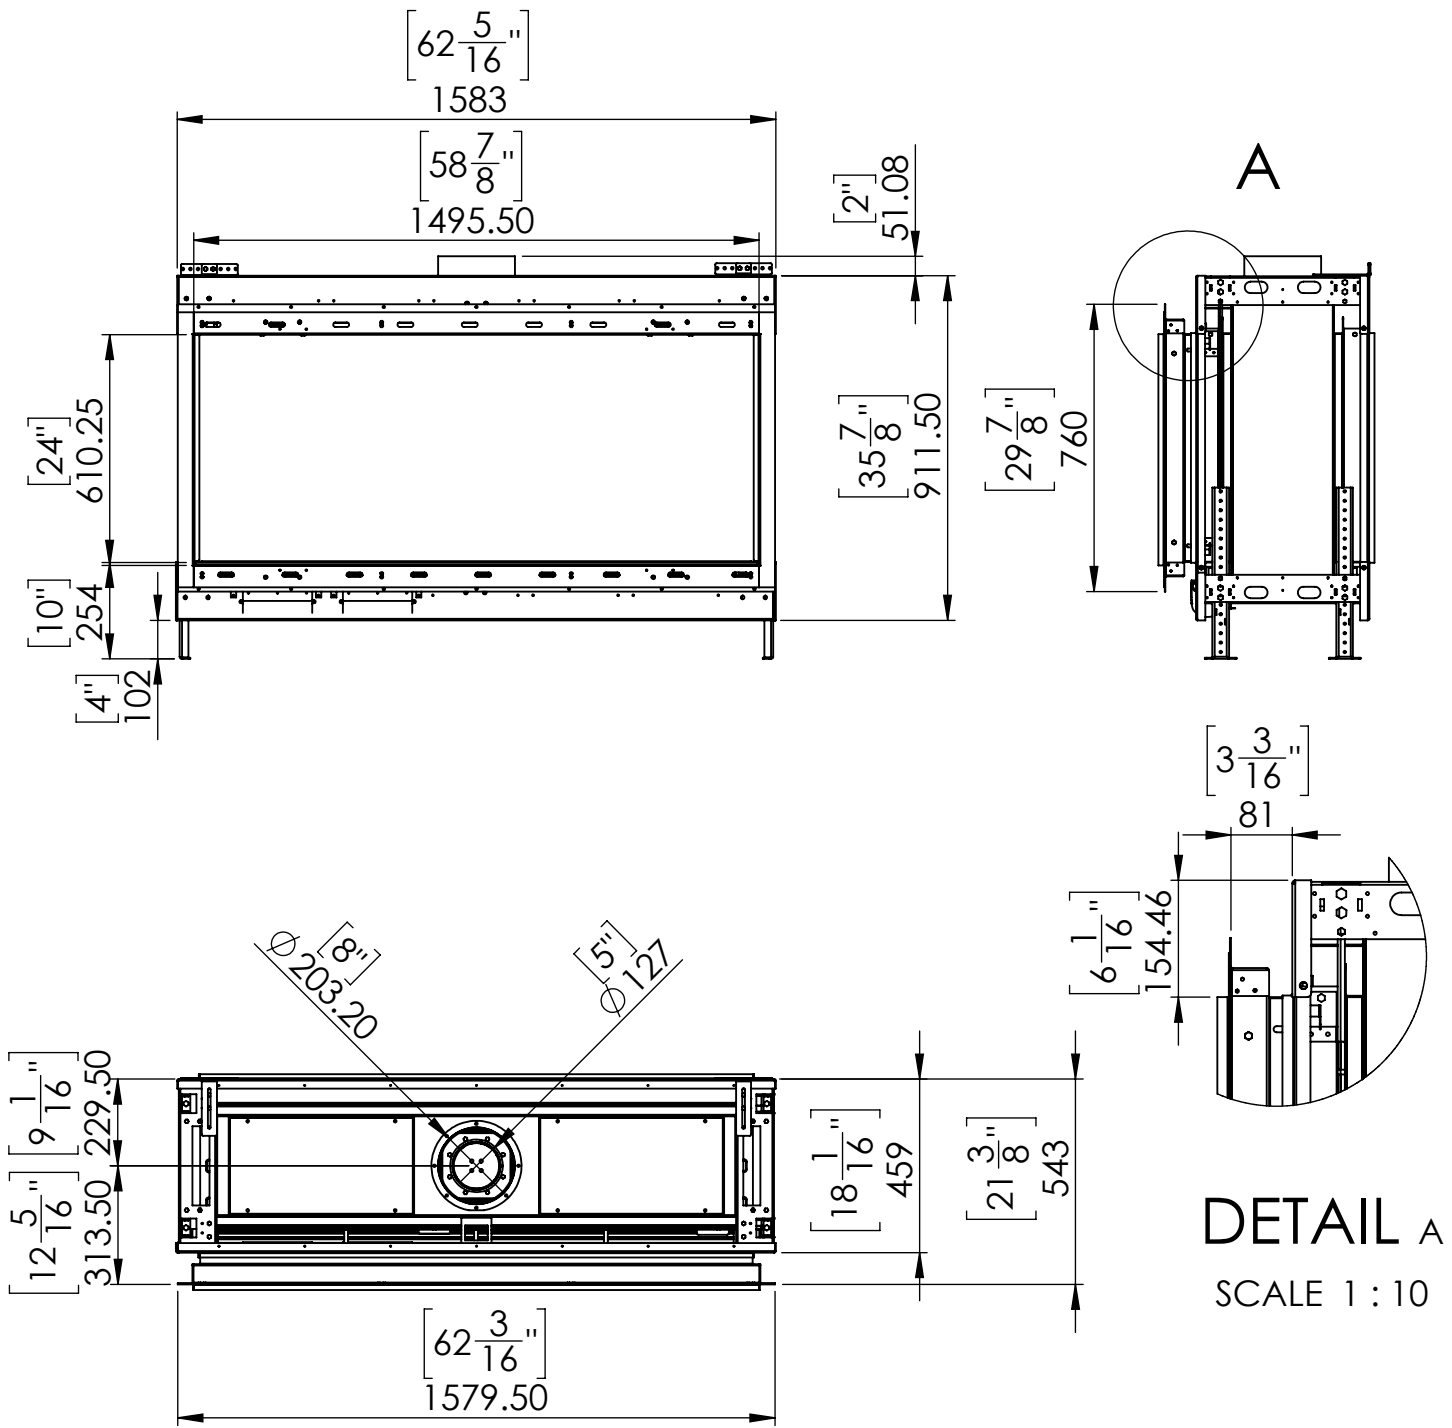

FLARE See Through 60H Outdoor

DETAIL A
SCALE 1 : 10

Telescopic legs ranges (from bottom of glass): 10"-19"